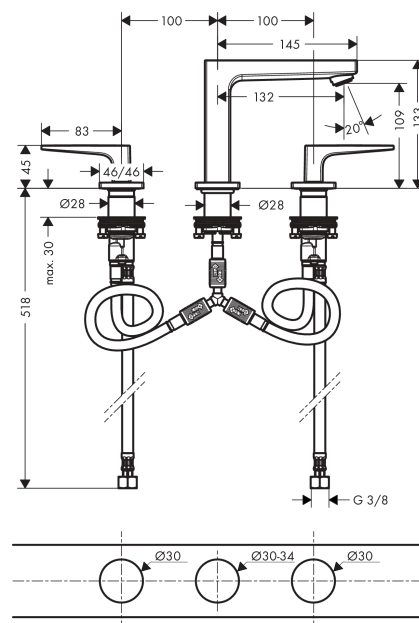

Metropol

3-hole basin mixer 110 with lever handles and push-open waste set

Surfaces: **Chrome** Article Number: **32514000**

Description

product features

- consists of: 3-hole basin mixer, waste set
- ComfortZone 110
- projection 132 mm
- flow rate at 3 bar: 5 l/min
- ceramic valves hot/ cold 90°
- suitable for continuous flow water heaters
- push-open waste set G 1¼
- material waste set: metal
- connection dimension: DN15

Technology

Product image

Scale drawing

Flowchart