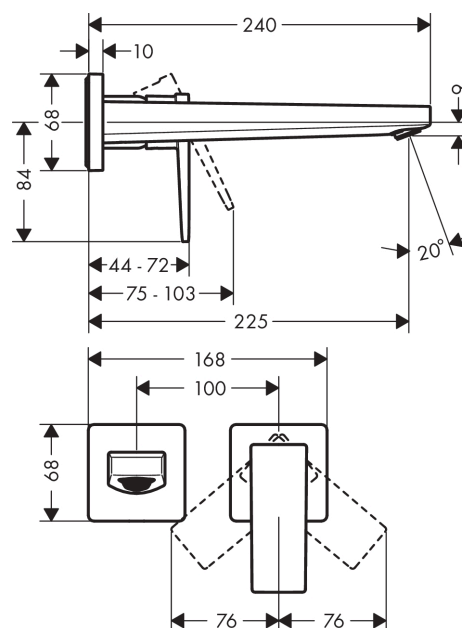

Metropol

Single lever basin mixer for concealed installation wall-mounted with lever handle and spout
22.5 cm

Surfaces: **Chrome** Article Number: **32526000**

Description

product features

- consists of: Single lever basin mixer for concealed installation wall-mounted, waste set
- projection 225 mm
- normal spray
- flow rate at 3 bar: 5 l/min
- ceramic cartridge
- temperature limitation adjustable
- suitable for continuous flow water heaters
- non-closing flush grated valve
- material waste set: metal
- connection dimension: DN15
- handle can be positioned on the right or left, depends on the basic set installation

Technology

Product image

Scale drawing

Flowchart