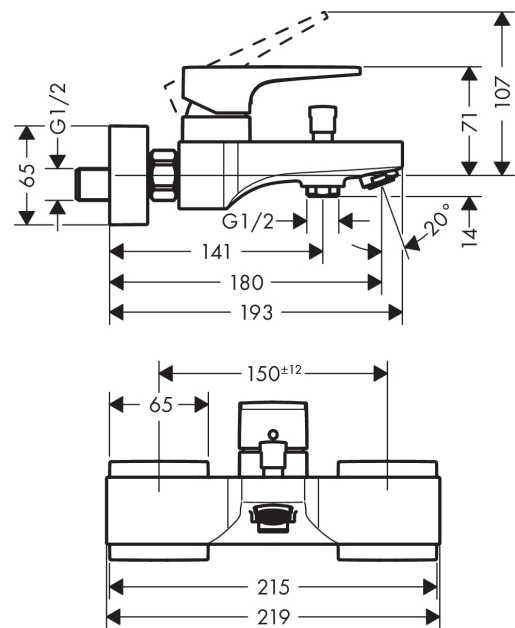

Metropol

Single lever bath mixer for exposed installation with lever handle

Surfaces: **Chrome** Article Number: **32540000**

Description

product features

- projection 180 mm
- connection type: s-shaped connections
- centre distance: 150 ± 12 mm
- spray type mixer: normal spray
- flow rate at 3 bar: 22 l/min
- ceramic cartridge
- min. operating pressure: 1 bar
- max. operating pressure: 10 bar
- temperature limitation adjustable
- with automatic resetting
- intrinsically safe against backflow
- with silencer
- suitable for continuous flow water heaters
- connection dimension: DN15

Technology

Product image

Scale drawing

Metropol

Single lever bath mixer for exposed installation with lever handle

Surfaces: **Chrome** Article Number: **32540000**

Flowchart