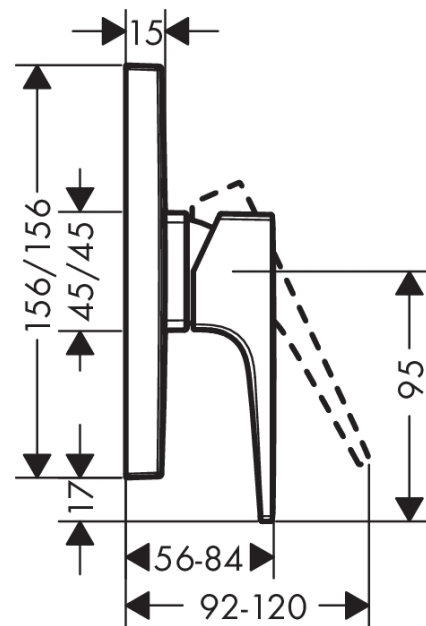

### Single lever shower mixer for concealed installation with lever handle

Surfaces: **Chrome** Article Number: **32565000**

#### Description

##### product features

- connection type: basic set
- ceramic cartridge
- min. operating pressure: 1 bar
- max. operating pressure: 10 bar
- temperature limitation adjustable
- with silencer

#### Scale drawing