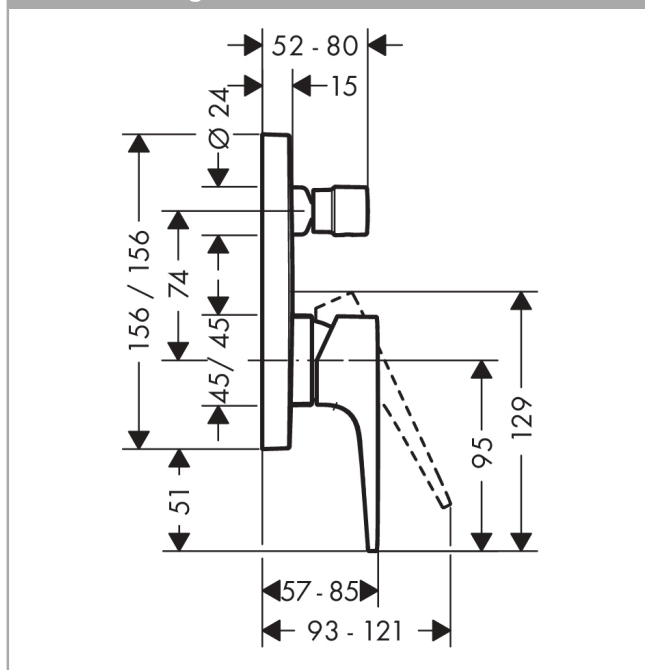

Metropol

Single lever bath mixer for concealed installation with lever handle

Surfaces: **Chrome** Article Number: **32545000**

Description

product features

- connection type: basic set
- ceramic cartridge
- min. operating pressure: 1 bar
- max. operating pressure: 10 bar
- temperature limitation adjustable
- with automatic resetting
- non-return valve
- with silencer

Product image

Scale drawing

Flowchart