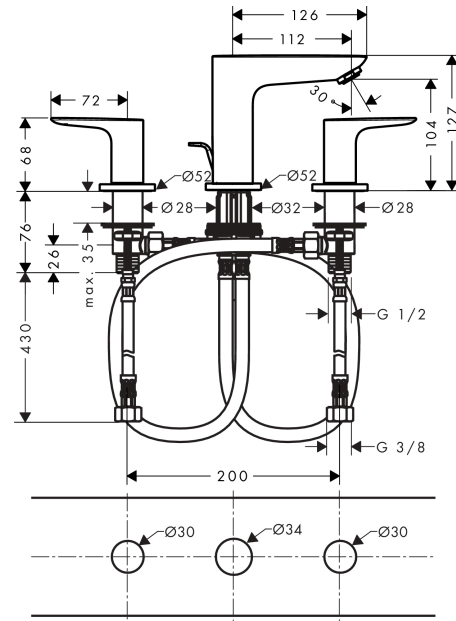

##### product features

- consists of: 3-hole basin mixer, waste set
- ComfortZone 150
- projection 112 mm
- flow rate at 3 bar: 5 l/min
- ceramic valves hot/ cold 90°
- suitable for continuous flow water heaters
- pop-up waste set G 1¼
- material waste set: metal
- connection type: G ¾ connections
- connection dimension: DN15

#### Scale drawing