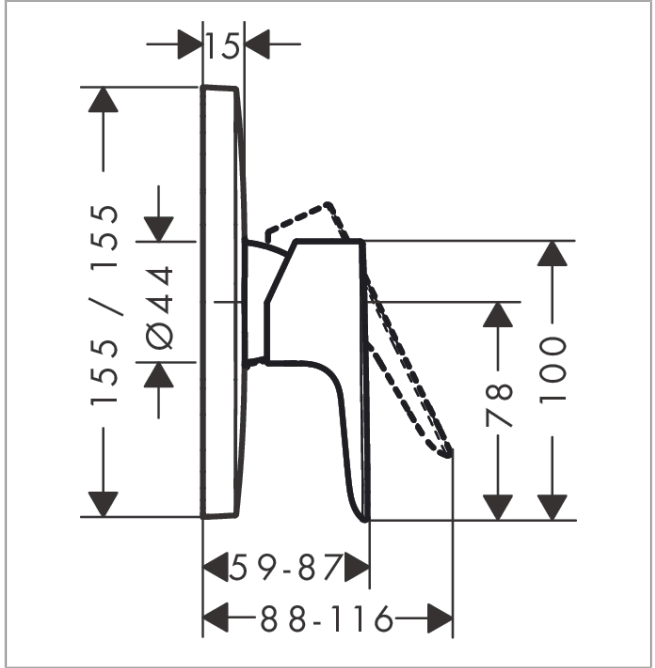

### Description

#### product features

- 1 function
- connection type: basic set
- flow rate at 3 bar: 29.3 l/min
- ceramic cartridge
- temperature limitation adjustable

### Scale drawing