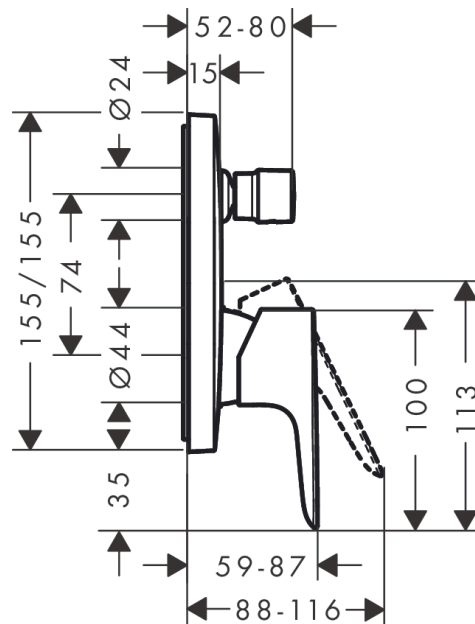

Talis E

Single lever bath mixer for concealed installation

Surfaces: **Polished Gold Optic** Article Number: **71745990**

Description

product features

- connection type: basic set
- ceramic cartridge
- temperature limitation adjustable
- with automatic resetting
- with silencer

Product image

Scale drawing

Flowchart