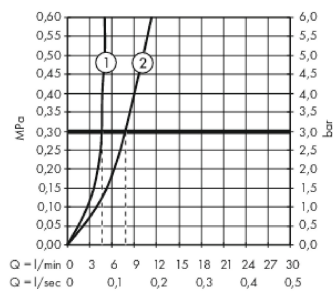

Metropol

Single lever basin mixer 110 with lever handle and push-open waste set

Surfaces: **Matt Black** Article Number: **32507670**

Description

product features

- consists of: single lever basin mixer, waste set
- ComfortZone 110
- projection 135 mm
- normal spray
- flow rate at 3 bar: 5 l/min
- ceramic cartridge
- temperature limitation adjustable
- suitable for continuous flow water heaters
- push-open waste set G 1¼
- material waste set: metal
- connection type: G ¾ connections
- connection dimension: DN15

Technology

Design awards

Product image

Scale drawing

Flowchart

Metropol
Single lever basin mixer 110 with lever handle and push-open waste set
 Surfaces: **Matt Black** Article Number: **32507670**

Exploded Drawing

Year of production: >07/19

Metropol**Single lever basin mixer 110 with lever handle and push-open waste set**Surfaces: **Matt Black** Article Number: **32507670****Spare part list**

Year of production: >07/19