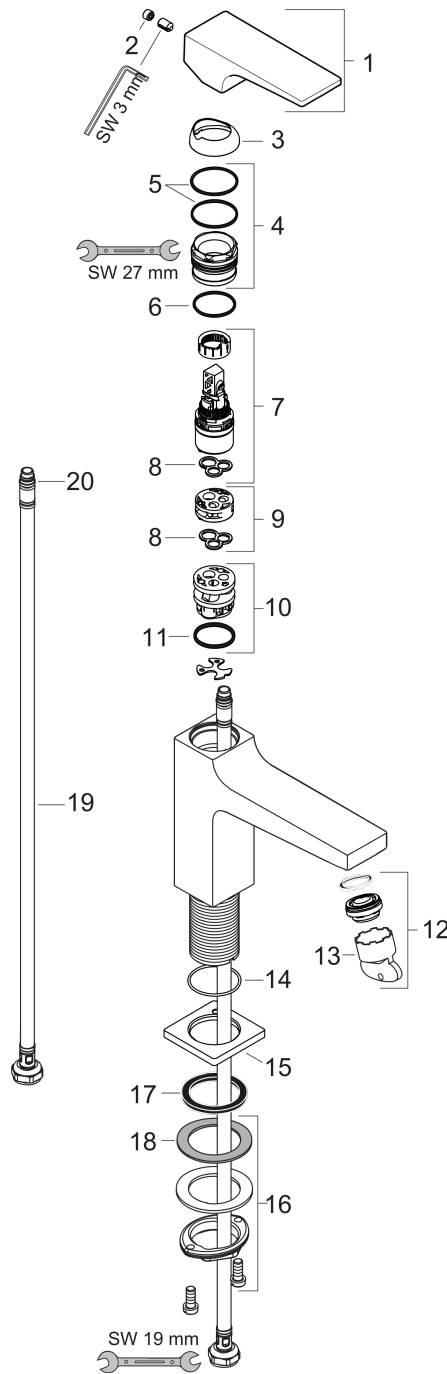

Metropol

Single lever basin mixer 110 with lever handle and push-open waste set

Surfaces: **Matt Black** Article Number: **32507670**

Description

product features

- consists of: single lever basin mixer, waste set
- ComfortZone 110
- projection 135 mm
- normal spray
- flow rate at 3 bar: 5 l/min
- ceramic cartridge
- temperature limitation adjustable
- suitable for continuous flow water heaters
- push-open waste set G 1¼
- material waste set: metal
- connection type: G ¾ connections
- connection dimension: DN15

Technology

Design awards

Product image

Scale drawing

Flowchart

Metropol
Single lever basin mixer 110 with lever handle and push-open waste set
 Surfaces: **Matt Black** Article Number: **32507670**

Exploded Drawing

Year of production: >07/19

Metropol**Single lever basin mixer 110 with lever handle and push-open waste set**Surfaces: **Matt Black** Article Number: **32507670****Spare part list**

Year of production: >07/19

Pos.	Description	Article Number	Price	PU
1	handle	92995670	-	1
2	screw cover	95704000	-	1
3	flange	92625670	-	1
4	nut	92689000	-	1
5	O-ring 27x1,5	92527000	-	1
6	O-ring 25x1,5	98146000	-	1
7	cartridge, assy	97685000	-	1
8	seal	98865000	-	1
9	adapter for cartridge	92628000	-	1
10	adapter for cartridge	98866000	-	1
11	O-ring 23x2	98398000	-	1
12	aerator M24x1 (5 l/min)	92996000	-	1
13	service tool	95661000	-	1
14	O-ring 32x1,5	92936000	-	1
15	escutcheon	93048670	-	1
16	fixing set (Ø 32)	13961000	-	1
17	flat seal	98749000	-	1
18	lever collar	97548000	-	1
19	connection hose 450 mm M8x0,75 G3/8	97206000	-	1
20	O-ring 6,6x1,6	93019000	-	1
a	push-open waste set	50100670	-	1
b	fixation extension 35 mm	13898000	-	1