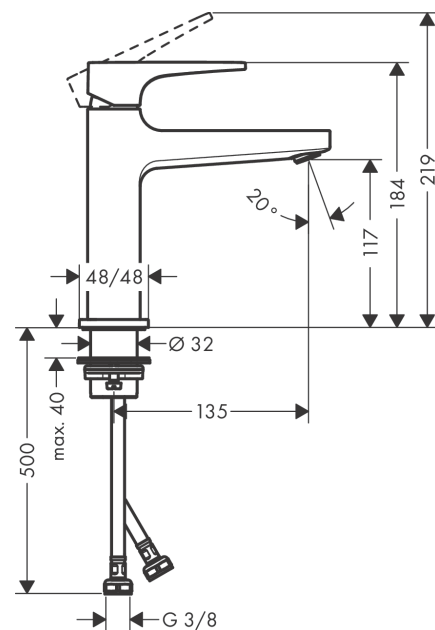

Metropol

Single lever basin mixer 110 with lever handle and push-open waste set

Surfaces: **Matt Black** Article Number: **32507670**

Description

product features

- consists of: single lever basin mixer, waste set
- ComfortZone 110
- projection 135 mm
- normal spray
- flow rate at 3 bar: 5 l/min
- ceramic cartridge
- temperature limitation adjustable
- suitable for continuous flow water heaters
- push-open waste set G 1¼
- material waste set: metal
- connection type: G ¾ connections
- connection dimension: DN15

Technology

Design awards

Product image

Scale drawing

Flowchart

Metropol
Single lever basin mixer 110 with lever handle and push-open waste set
 Surfaces: **Matt Black** Article Number: **32507670**

Exploded Drawing

Year of production: >07/19

Metropol**Single lever basin mixer 110 with lever handle and push-open waste set**Surfaces: **Matt Black** Article Number: **32507670****Spare part list**

Year of production: >07/19

Pos.	Description	Article Number	Price	PU
1	handle	92995670	-	1
2	screw cover	95704000	-	1
3	flange	92625670	-	1
4	nut	92689000	-	1
5	O-ring 27x1,5	92527000	-	1
6	O-ring 25x1,5	98146000	-	1
7	cartridge, assy	97685000	-	1
8	seal	98865000	-	1
9	adapter for cartridge	92628000	-	1
10	adapter for cartridge	98866000	-	1
11	O-ring 23x2	98398000	-	1
12	aerator M24x1 (5 l/min)	92996000	-	1
13	service tool	95661000	-	1
14	O-ring 32x1,5	92936000	-	1
15	escutcheon	93048670	-	1
16	fixing set (Ø 32)	13961000	-	1
17	flat seal	98749000	-	1
18	lever collar	97548000	-	1
19	connection hose 450 mm M8x0,75 G3/8	97206000	-	1
20	O-ring 6,6x1,6	93019000	-	1
a	push-open waste set	50100670	-	1
b	fixation extension 35 mm	13898000	-	1