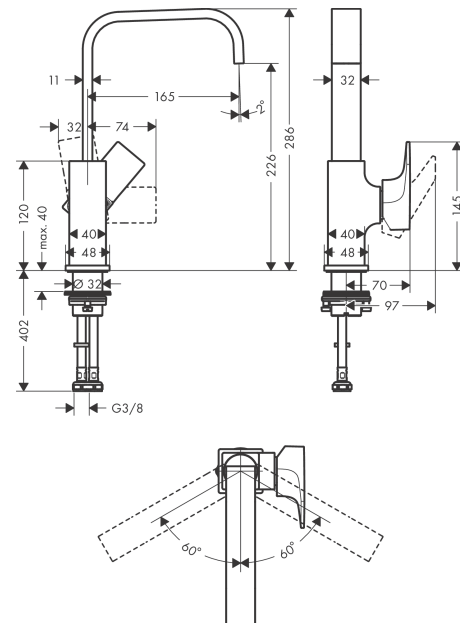

##### product features

- consists of: single lever basin mixer, waste set
- ComfortZone 230
- projection 165 mm
- swivel range 120°
- normal spray
- flow rate at 3 bar: 5 l/min
- ceramic cartridge
- temperature limitation adjustable
- suitable for continuous flow water heaters
- push-open waste set G 1¼
- material waste set: metal
- connection type: G ¾ connections
- connection dimension: DN15
- handle position on the side: bottom-side at the base body (not suitable for wash bowls)

#### Scale drawing

**Metropol****Single lever basin mixer 230 with lever handle and push-open waste set**Surfaces: **Matt Black** Article Number: **32511670**