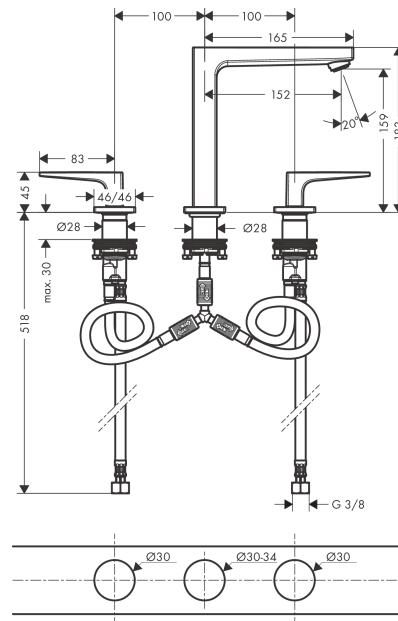

#### product features

- consists of: 3-hole basin mixer, waste set
- ComfortZone 160
- projection 152 mm
- flow rate at 3 bar: 5 l/min
- ceramic valves hot/ cold 90°
- suitable for continuous flow water heaters
- push-open waste set G 1¼
- material waste set: metal
- connection type: G ¾ connections
- connection dimension: DN15

### Scale drawing

### Flowchart

**Metropol**  
**3-hole basin mixer 160 with lever handles and push-open waste set**  
 Surfaces: **Matt Black**    Article Number: **32515670**

### Spare part list

Year of production: >07/19

Pos.	Description	Article Number	Price	PU
1	handle for cold water	92917670	-	1
2	handle for hot water	92916670	-	1
3	O-Ring 14x1,5	98201000	-	1
4	escutcheon	92915670	-	1
5	O-ring 33x2,5	92907000	-	1
6	handle fixing set	98932000	-	1
7	shut off unit left closing	95366000	-	1
8	shut off unit right closing	98817000	-	1
9	connection hose 400 mm M10x1	92914000	-	1
10	connection hose 450 mm M8x0,75 G3/8	97206000	-	1
11	O-ring 7x1,5	98422000	-	1
12	sealing set	95581000	-	1
13	fixing set (Ø 28)	92909000	-	1
14	spout 160 mm	93158670	-	1
15	aerator M24x1 (5 l/min)	92996000	-	1
16	service tool	95661000	-	1
17	O-ring 21x1,5	98219000	-	1
18	escutcheon for spout	92906670	-	1
19	connection hose 200 mm M10x1	92913000	-	1
20	flat seal	98749000	-	1
21	O-ring 26x4	92191000	-	1
22	hose connection angel	92905000	-	1
a	push-open waste set	50100670	-	1