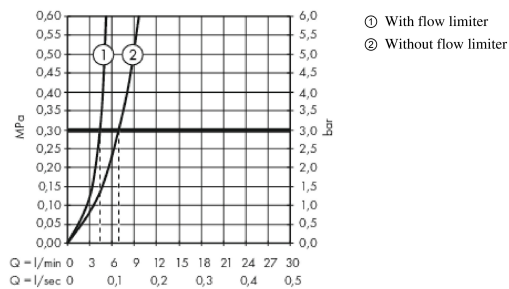

Metropol

3-hole basin mixer 160 with lever handles and push-open waste set

Surfaces: **Matt Black** Article Number: **32515670**

Description

product features

- consists of: 3-hole basin mixer, waste set
- ComfortZone 160
- projection 152 mm
- flow rate at 3 bar: 5 l/min
- ceramic valves hot/ cold 90°
- suitable for continuous flow water heaters
- push-open waste set G 1¼
- material waste set: metal
- connection type: G ¾ connections
- connection dimension: DN15

Technology

Product image

Scale drawing

Flowchart