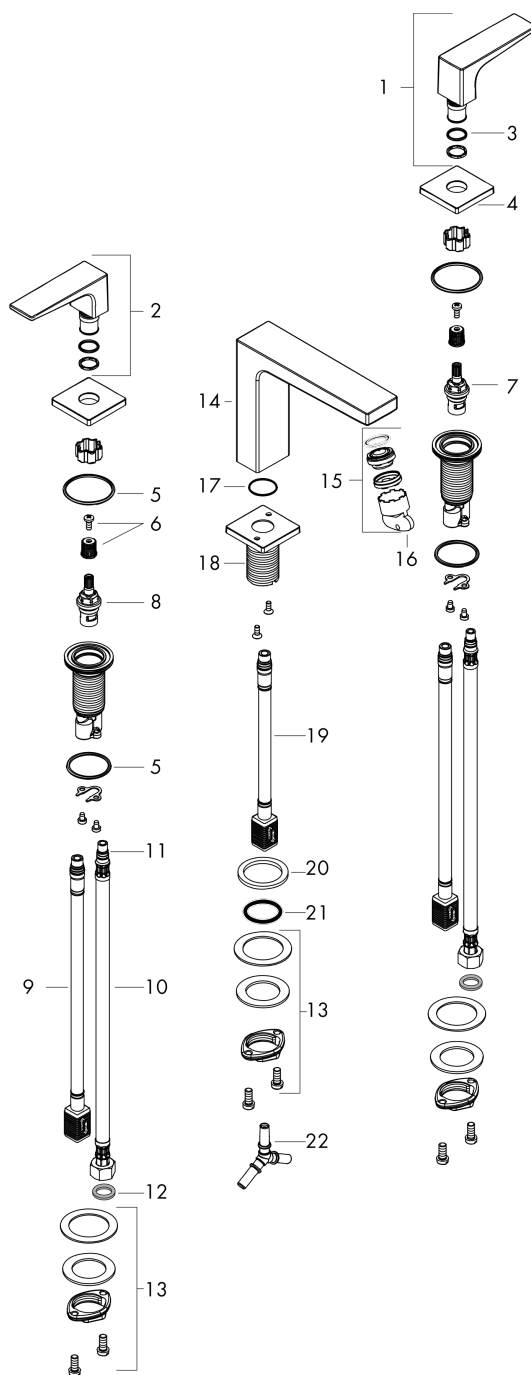

### Scale drawing

### Flowchart

**Metropol**  
**3-hole basin mixer 160 with lever handles and push-open waste set**  
 Surfaces: **Matt Black**    Article Number: **32515670**

## Metropol

**3-hole basin mixer 160 with lever handles and push-open waste set**

Surfaces: **Matt Black** Article Number: **32515670**

### Spare part list

Year of production: >07/19

Pos.	Description	Article Number	Price	PU
1	handle for cold water	92917670	-	1
2	handle for hot water	92916670	-	1
3	O-Ring 14x1,5	98201000	-	1
4	escutcheon	92915670	-	1
5	O-ring 33x2,5	92907000	-	1
6	handle fixing set	98932000	-	1
7	shut off unit left closing	95366000	-	1
8	shut off unit right closing	98817000	-	1
9	connection hose 400 mm M10x1	92914000	-	1
10	connection hose 450 mm M8x0,75 G3/8	97206000	-	1
11	O-ring 7x1,5	98422000	-	1
12	sealing set	95581000	-	1
13	fixing set (Ø 28)	92909000	-	1
14	spout 160 mm	93158670	-	1
15	aerator M24x1 (5 l/min)	92996000	-	1
16	service tool	95661000	-	1
17	O-ring 21x1,5	98219000	-	1
18	escutcheon for spout	92906670	-	1
19	connection hose 200 mm M10x1	92913000	-	1
20	flat seal	98749000	-	1
21	O-ring 26x4	92191000	-	1
22	hose connection angel	92905000	-	1
a	push-open waste set	50100670	-	1