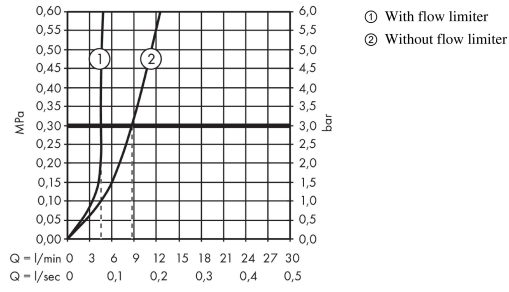

Metropol
Single lever basin mixer for concealed installation wall-mounted with lever handle and spout
22.5 cm
Surfaces: **Matt Black**   Article Number: **32526670**

Flowchart