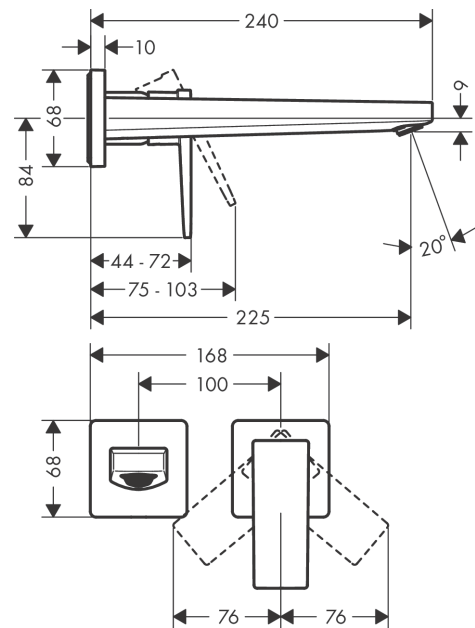

Metropol

Single lever basin mixer for concealed installation wall-mounted with lever handle and spout
22.5 cm

Surfaces: **Matt Black** Article Number: **32526670**

Description

product features

- consists of: single lever basin mixer for concealed installation wall-mounted, waste set
- projection 225 mm
- normal spray
- flow rate at 3 bar: 5 l/min
- ceramic cartridge
- temperature limitation adjustable
- suitable for continuous flow water heaters
- non-closing waste set
- material waste set: metal
- connection type: basic set
- connection dimension: DN15
- handle can be positioned on the right or left, depends on the basic set installation

Technology

Product image

Scale drawing

Metropol
Single lever basin mixer for concealed installation wall-mounted with lever handle and spout
22.5 cm
 Surfaces: **Matt Black** Article Number: **32526670**

Flowchart

Metropol
Single lever basin mixer for concealed installation wall-mounted with lever handle and spout
22.5 cm
 Surfaces: **Matt Black** Article Number: **32526670**

Exploded Drawing

Year of production: >07/19

Pos.	Description	Article Number	Price	PU
1	handle	93163670	-	1
2	screw cover	96338000	-	1
3	sleeve	93053670	-	1
4	escutcheon for handle	93161670	-	1
5	nut	93141000	-	1
6	O-ring 26x2	98147000	-	1
7	cartridge, assy	97685000	-	1
8	locking screw for handle	95140000	-	1
9	seal	98865000	-	1
10	adapter for cartridge	95634000	-	1
11	fixing set	97971000	-	1
12	spout 225 mm	93166670	-	1
13	aerator M24x1 (5 l/min)	92996670	-	1
14	service tool	95661000	-	1
15	O-ring 18x1,5	98231000	-	1
16	escutcheon for spout	93162670	-	1
17	connecting thread G½	95626000	-	1
18	O-ring 13x2	98128000	-	1
19	extension set 25 mm for 13622180	31971000	-	1
a	base body	13622180	-	1
b	waste	50001000	-	1
c	adapter for exchanged connections	93819000	-	1