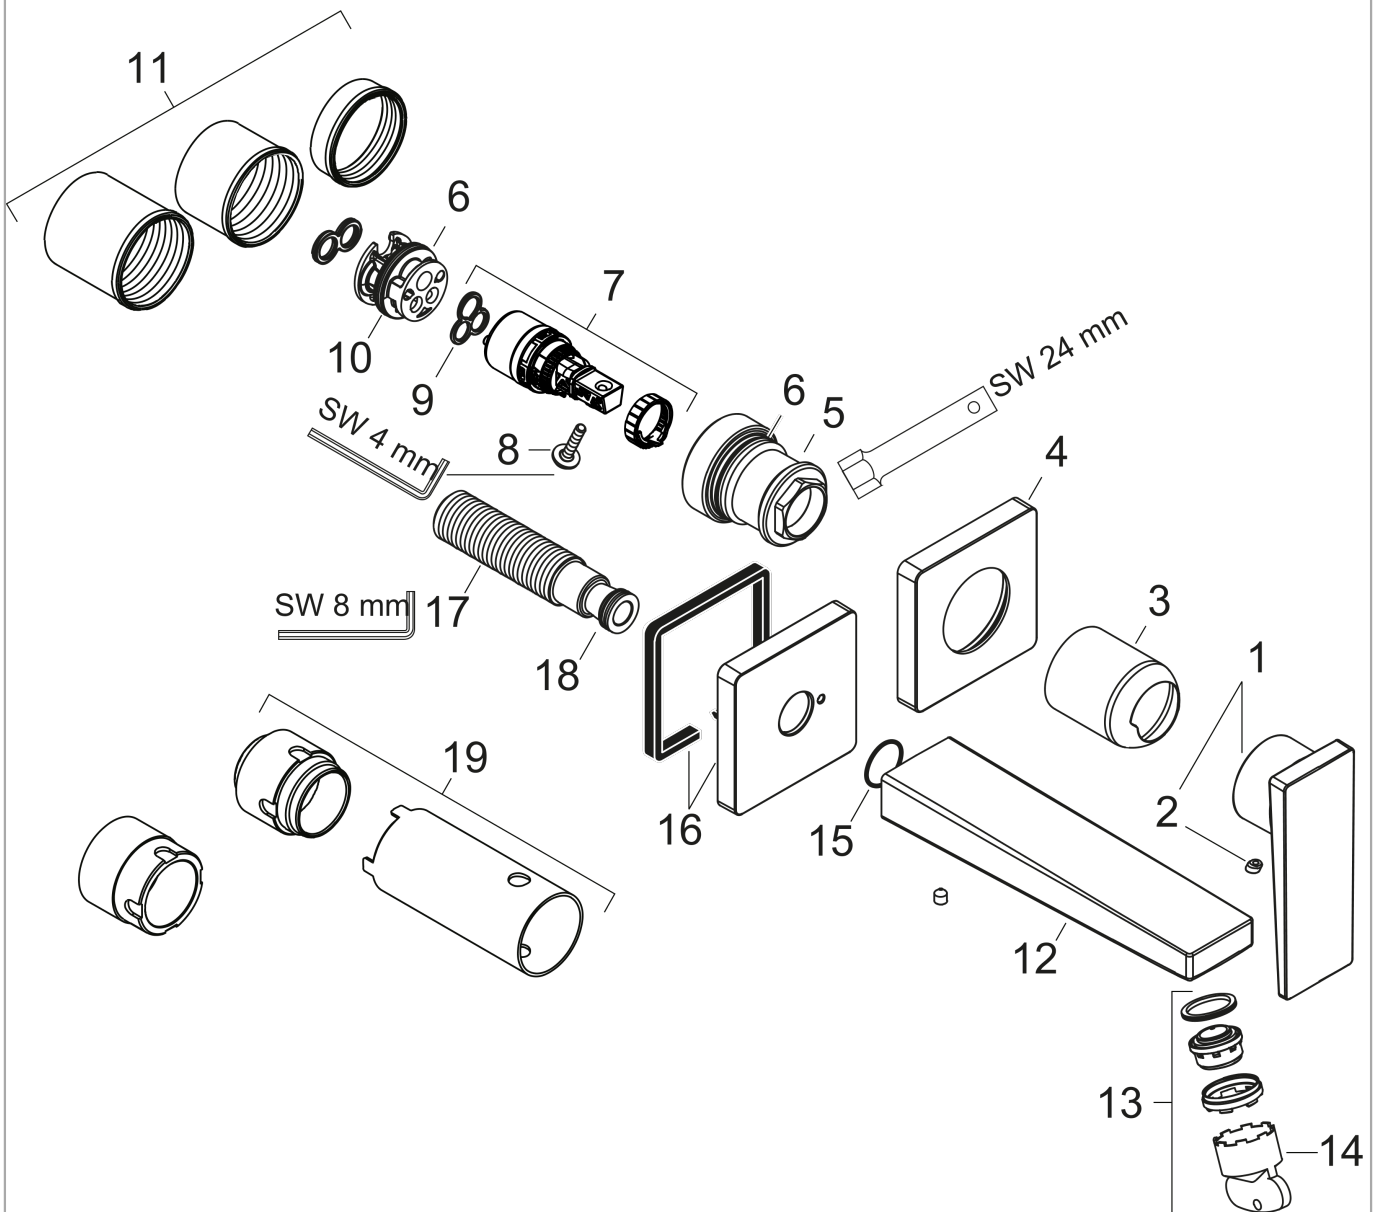

Metropol

Single lever basin mixer for concealed installation wall-mounted with lever handle and spout
22.5 cm

Surfaces: **Matt Black** Article Number: **32526670**

Description

product features

- consists of: single lever basin mixer for concealed installation wall-mounted, waste set
- projection 225 mm
- normal spray
- flow rate at 3 bar: 5 l/min
- ceramic cartridge
- temperature limitation adjustable
- suitable for continuous flow water heaters
- non-closing waste set
- material waste set: metal
- connection type: basic set
- connection dimension: DN15
- handle can be positioned on the right or left, depends on the basic set installation

Flowchart

Metropol
Single lever basin mixer for concealed installation wall-mounted with lever handle and spout
22.5 cm
 Surfaces: **Matt Black** Article Number: **32526670**

Exploded Drawing

Year of production: >07/19

Metropol

Single lever basin mixer for concealed installation wall-mounted with lever handle and spout
22.5 cm

Surfaces: **Matt Black** Article Number: **32526670**

Spare part list

Year of production: >07/19

Pos.	Description	Article Number	Price	PU
1	handle	93163670	-	1
2	screw cover	96338000	-	1
3	sleeve	93053670	-	1
4	escutcheon for handle	93161670	-	1
5	nut	93141000	-	1
6	O-ring 26x2	98147000	-	1
7	cartridge, assy	97685000	-	1
8	locking screw for handle	95140000	-	1
9	seal	98865000	-	1
10	adapter for cartridge	95634000	-	1
11	fixing set	97971000	-	1
12	spout 225 mm	93166670	-	1
13	aerator M24x1 (5 l/min)	92996670	-	1
14	service tool	95661000	-	1
15	O-ring 18x1,5	98231000	-	1
16	escutcheon for spout	93162670	-	1
17	connecting thread G½	95626000	-	1
18	O-ring 13x2	98128000	-	1
19	extension set 25 mm for 13622180	31971000	-	1
a	base body	13622180	-	1
b	waste	50001000	-	1
c	adapter for exchanged connections	93819000	-	1