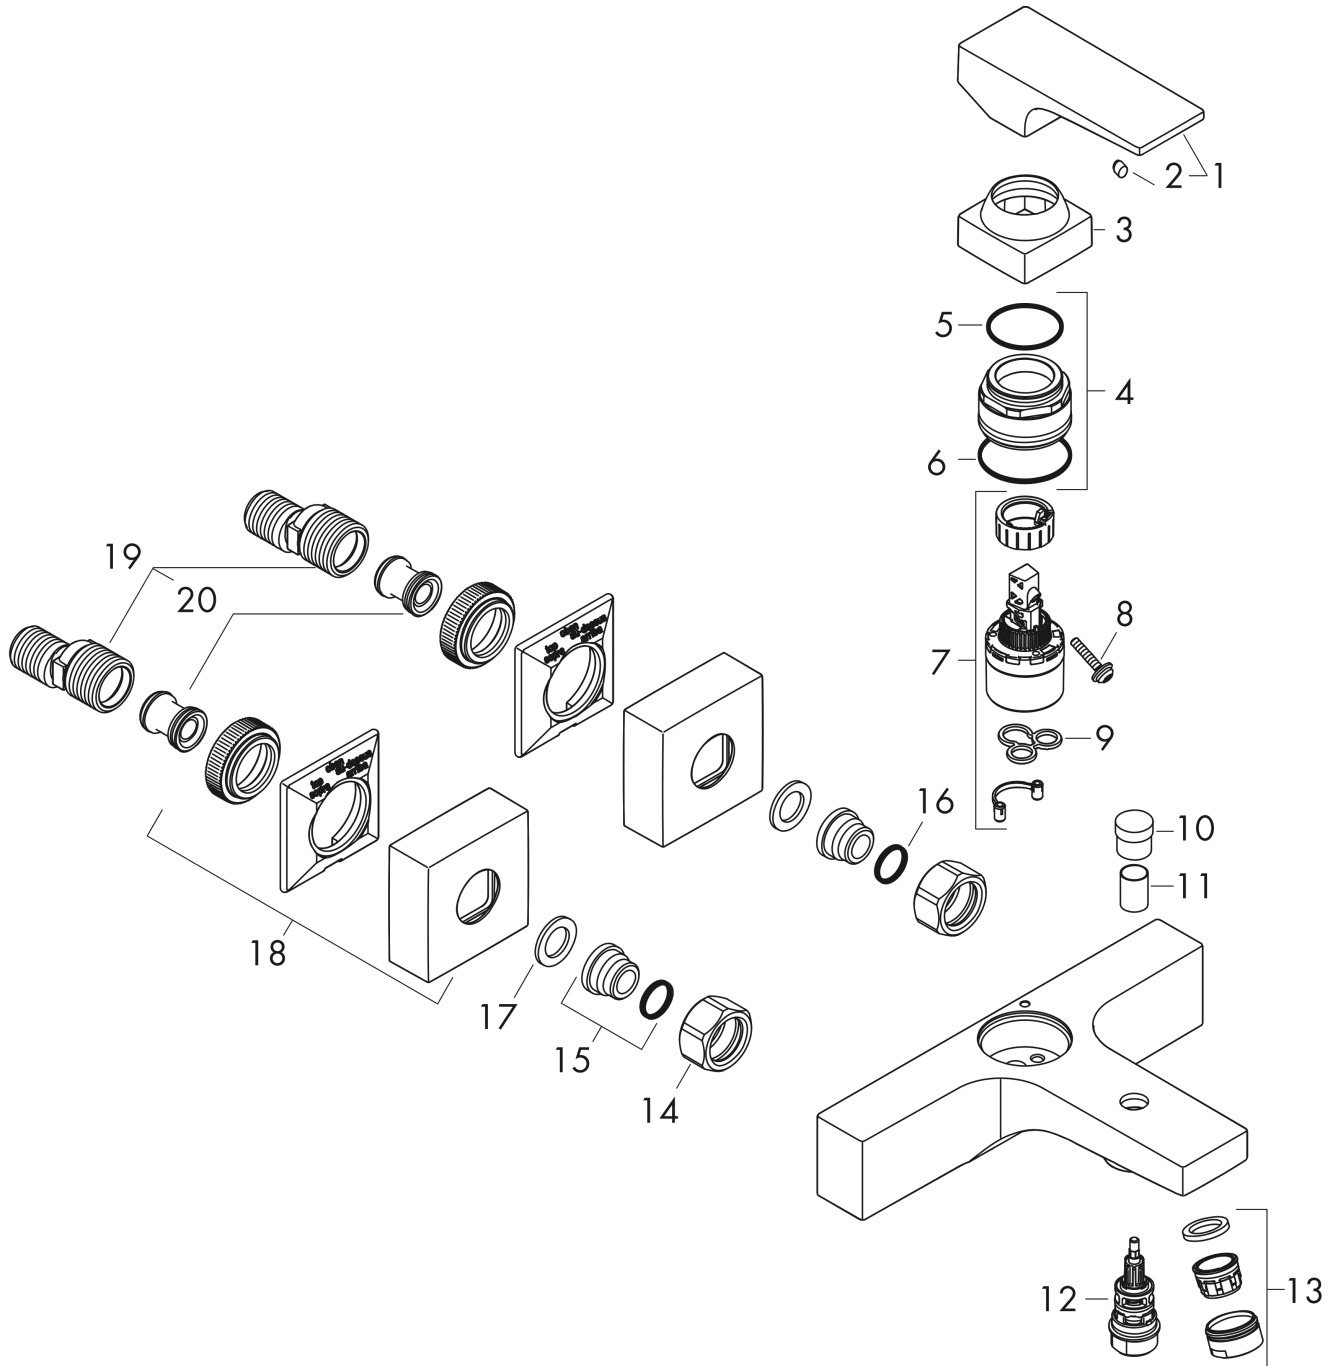

Metropol

Single lever bath mixer for exposed installation with lever handle

Surfaces: **Matt Black** Article Number: **32540670**

Description

product features

- projection 180 mm
- connection type: s-shaped connections
- centre distance: 150 ± 12 mm
- spray type mixer: normal spray
- flow rate for bath spout at 3 bar: 22 l/min
- flow rate of hand shower at 3 bar: 16 l/min
- min. operating pressure: 1 bar
- max. operating pressure: 10 bar
- ceramic cartridge
- temperature limitation adjustable
- diverter with automatic resetting
- intrinsically safe against backflow
- suitable for continuous flow water heaters
- connection dimension: DN15

Technology

Product image

Scale drawing

Metropol
Single lever bath mixer for exposed installation with lever handle
 Surfaces: **Matt Black** Article Number: **32540670**

Flowchart

Metropol

Single lever bath mixer for exposed installation with lever handle

Surfaces: **Matt Black** Article Number: **32540670**

Exploded Drawing

Year of production: >07/19

Metropol

Single lever bath mixer for exposed installation with lever handle

Surfaces: **Matt Black** Article Number: **32540670**

Spare part list

Year of production: >07/19

Pos.	Description	Article Number	Price	PU
1	handle	93075670	-	1
2	screw cover	96338000	-	1
3	flange	93078670	-	1
4	nut	93079000	-	1
5	O-Ring 30x2	98186000	-	1
6	O-ring 33x1,5	98164000	-	1
7	cartridge, assy	92730000	-	1
8	locking screw for handle	95140000	-	1
9	seal	95008000	-	1
10	diverter knob	97981670	-	1
11	sleeve	97979670	-	1
12	selector	97978000	-	1
13	aerator M24x1 (30 l/min)	96512670	-	1
14	set of nuts	96157670	-	1
15	connecting thread	97220000	-	1
16	O-ring 15x2	98163000	-	1
17	filter packing	96922000	-	1
18	escutcheon	93077670	-	1
19	set of S-unions (±12 mm)	94140000	-	1
20	noise reduction	96429000	-	1