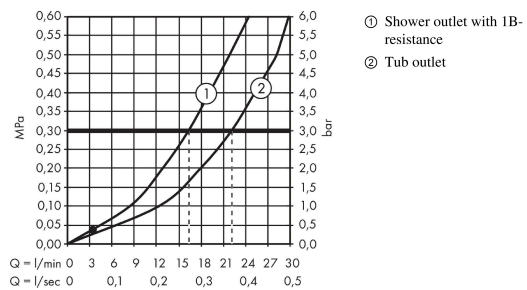

Metropol
Single lever bath mixer for exposed installation with lever handle
Surfaces: **Matt Black**   Article Number: **32540670**

Flowchart