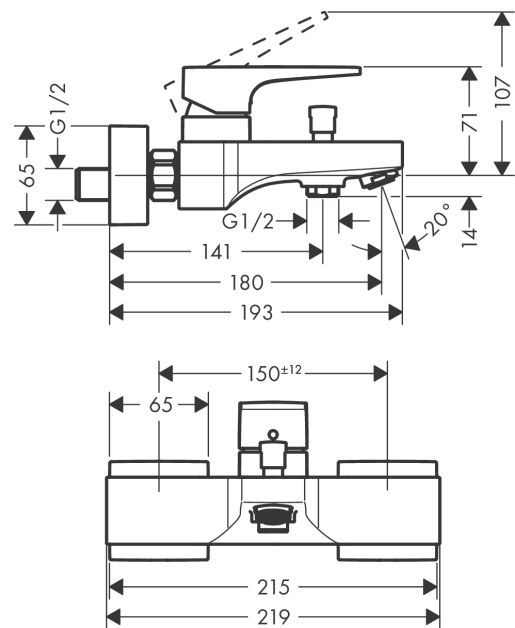

Metropol

Single lever bath mixer for exposed installation with lever handle

Surfaces: **Matt Black** Article Number: **32540670**

Description

product features

- projection 180 mm
- connection type: s-shaped connections
- centre distance: 150 ± 12 mm
- spray type mixer: normal spray
- flow rate for bath spout at 3 bar: 22 l/min
- flow rate of hand shower at 3 bar: 16 l/min
- min. operating pressure: 1 bar
- max. operating pressure: 10 bar
- ceramic cartridge
- temperature limitation adjustable
- diverter with automatic resetting
- intrinsically safe against backflow
- suitable for continuous flow water heaters
- connection dimension: DN15

Technology

Product image

Scale drawing

Metropol
Single lever bath mixer for exposed installation with lever handle
 Surfaces: **Matt Black** Article Number: **32540670**

Flowchart

Metropol

Single lever bath mixer for exposed installation with lever handle

Surfaces: **Matt Black** Article Number: **32540670**

Exploded Drawing

Year of production: >07/19

Metropol

Single lever bath mixer for exposed installation with lever handle

Surfaces: **Matt Black** Article Number: **32540670**

Spare part list

Year of production: >07/19

Pos.	Description	Article Number	Price	PU
1	handle	93075670	-	1
2	screw cover	96338000	-	1
3	flange	93078670	-	1
4	nut	93079000	-	1
5	O-Ring 30x2	98186000	-	1
6	O-ring 33x1,5	98164000	-	1
7	cartridge, assy	92730000	-	1
8	locking screw for handle	95140000	-	1
9	seal	95008000	-	1
10	diverter knob	97981670	-	1
11	sleeve	97979670	-	1
12	selector	97978000	-	1
13	aerator M24x1 (30 l/min)	96512670	-	1
14	set of nuts	96157670	-	1
15	connecting thread	97220000	-	1
16	O-ring 15x2	98163000	-	1
17	filter packing	96922000	-	1
18	escutcheon	93077670	-	1
19	set of S-unions (±12 mm)	94140000	-	1
20	noise reduction	96429000	-	1