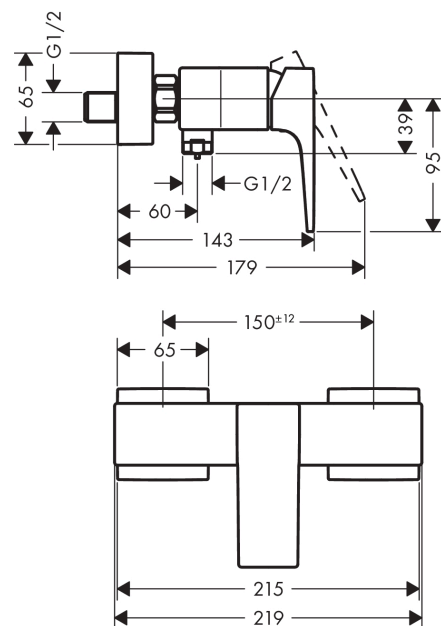

Metropol

Single lever shower mixer for exposed installation with lever handle

Surfaces: **Matt Black** Article Number: **32560670**

Description

product features

- 1 function
- connection type: s-shaped connections
- centre distance: 150 ± 12 mm
- flow rate at 3 bar: 27 l/min
- ceramic cartridge
- min. operating pressure: 1 bar
- max. operating pressure: 10 bar
- temperature limitation adjustable
- non-return valve
- with silencer
- hose connection DN15
- connection dimension: DN15

Product image

Scale drawing

Flowchart

Metropol
Single lever shower mixer for exposed installation with lever handle
 Surfaces: **Matt Black** Article Number: **32560670**

Exploded Drawing

Year of production: >07/19

Metropol**Single lever shower mixer for exposed installation with lever handle**Surfaces: **Matt Black** Article Number: **32560670****Spare part list**

Year of production: >07/19

Pos.	Description	Article Number	Price	PU
1	handle	93075670	-	1
2	screw cover	96338000	-	1
3	flange	97406670	-	1
4	nut	97209000	-	1
5	O-Ring 32x2	98193000	-	1
6	cartridge, assy	92730000	-	1
7	locking screw for handle	95140000	-	1
8	seal	95008000	-	1
9	Hose Connection	96044670	-	1
10	O-ring 14x2	98129000	-	1
11	set of non return valves DW 15	94074000	-	1
12	set of nuts	96157670	-	1
13	connecting thread	97220000	-	1
14	O-ring 15x2	98163000	-	1
15	escutcheon	93077670	-	1
16	filter packing	96922000	-	1
17	set of S-unions (± 12 mm)	94140000	-	1
18	noise reduction	96429000	-	1