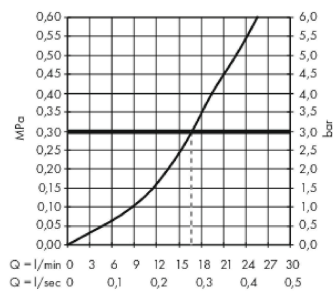

Metropol

Single lever shower mixer for exposed installation with lever handle

Surfaces: **Matt Black** Article Number: **32560670**

Description

product features

- 1 function
- connection type: s-shaped connections
- centre distance: 150 ± 12 mm
- flow rate at 3 bar: 27 l/min
- ceramic cartridge
- min. operating pressure: 1 bar
- max. operating pressure: 10 bar
- temperature limitation adjustable
- non-return valve
- with silencer
- hose connection DN15
- connection dimension: DN15

Product image

Scale drawing

Flowchart