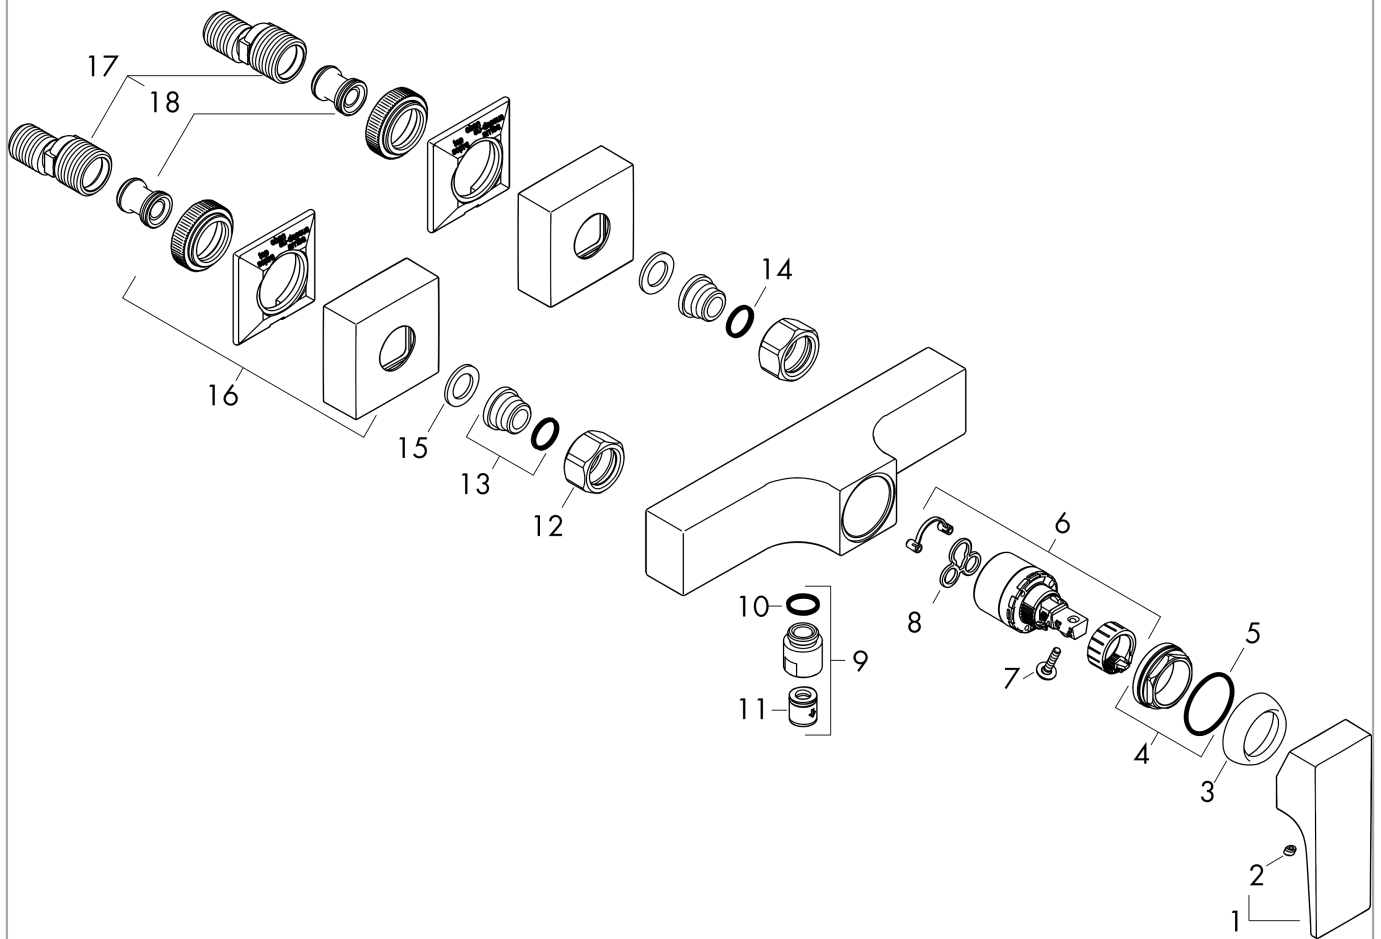

Metropol

Single lever shower mixer for exposed installation with lever handle

Surfaces: **Matt Black** Article Number: **32560670**

Description

product features

- 1 function
- connection type: s-shaped connections
- centre distance: 150 ± 12 mm
- flow rate at 3 bar: 27 l/min
- ceramic cartridge
- min. operating pressure: 1 bar
- max. operating pressure: 10 bar
- temperature limitation adjustable
- non-return valve
- with silencer
- hose connection DN15
- connection dimension: DN15

Product image

Scale drawing

Flowchart

Metropol
Single lever shower mixer for exposed installation with lever handle
 Surfaces: **Matt Black** Article Number: **32560670**

Exploded Drawing

Year of production: >07/19

Metropol**Single lever shower mixer for exposed installation with lever handle**Surfaces: **Matt Black** Article Number: **32560670****Spare part list**

Year of production: >07/19

Pos.	Description	Article Number	Price	PU
1	handle	93075670	-	1
2	screw cover	96338000	-	1
3	flange	97406670	-	1
4	nut	97209000	-	1
5	O-Ring 32x2	98193000	-	1
6	cartridge, assy	92730000	-	1
7	locking screw for handle	95140000	-	1
8	seal	95008000	-	1
9	Hose Connection	96044670	-	1
10	O-ring 14x2	98129000	-	1
11	set of non return valves DW 15	94074000	-	1
12	set of nuts	96157670	-	1
13	connecting thread	97220000	-	1
14	O-ring 15x2	98163000	-	1
15	escutcheon	93077670	-	1
16	filter packing	96922000	-	1
17	set of S-unions (± 12 mm)	94140000	-	1
18	noise reduction	96429000	-	1