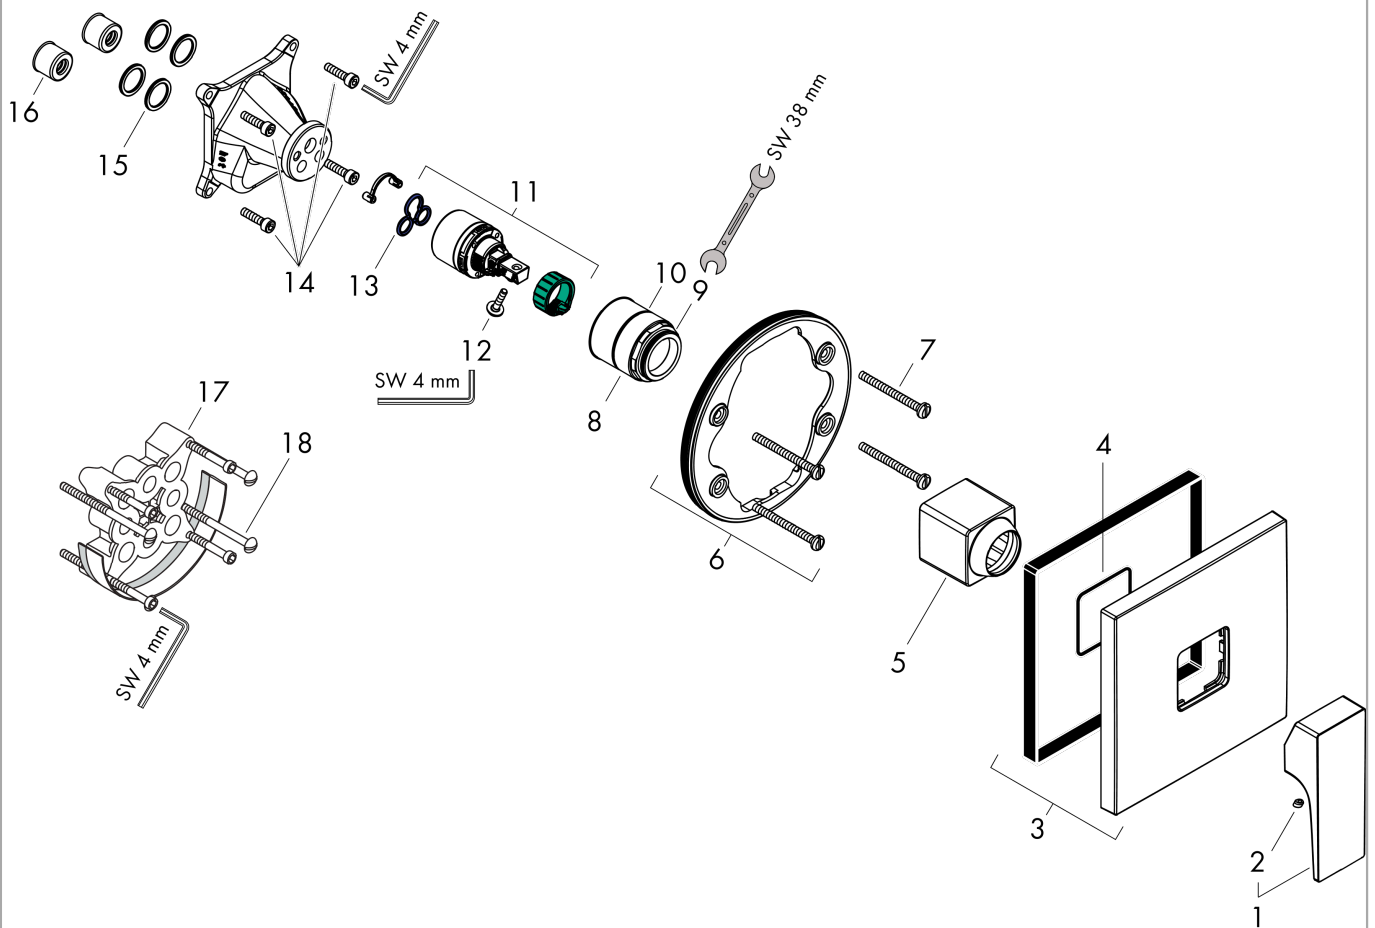

Metropol
Single lever shower mixer for concealed installation with lever handle
 Surfaces: **Matt Black** Article Number: **32565670**

Description

product features

- 1 function
- connection type: basic set
- flow rate at 3 bar: 29,3 l/min
- ceramic cartridge
- min. operating pressure: 1 bar
- max. operating pressure: 10 bar
- temperature limitation adjustable
- with silencer

Product image

Scale drawing

Flowchart

Metropol
Single lever shower mixer for concealed installation with lever handle
 Surfaces: **Matt Black** Article Number: **32565670**

Exploded Drawing

Year of production: >07/19

Metropol
Single lever shower mixer for concealed installation with lever handle
 Surfaces: **Matt Black** Article Number: **32565670**

Spare part list

Year of production: >07/19

Pos.	Description	Article Number	Price	PU
1	handle	93075670	-	1
2	screw cover	96338000	-	1
3	escutcheon 155 / 155 mm	93142670	-	1
4	O-ring 54x3	98436000	-	1
5	sleeve	93143670	-	1
6	holder for escutcheon	98793000	-	1
7	set of fixing screws	96454000	-	1
8	nut	98796000	-	1
9	O-ring 30x1,5	98433000	-	1
10	O-ring 39x1,5	98400000	-	1
11	cartridge, assy	92730000	-	1
12	locking screw for handle	95140000	-	1
13	seal	95008000	-	1
14	set of screws	96525000	-	1
15	O-ring 16x2	98133000	-	1
16	noise reduction	94073000	-	1
17	extension 25 mm	13595000	-	1
18	set of fixing screws	97747000	-	1
a	concealed item	01800180	-	1