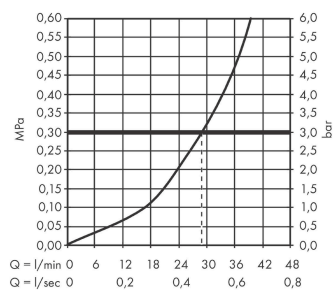

Metropol
Single lever shower mixer for concealed installation with lever handle
Surfaces: **Matt Black** Article Number: **32565670**

Description

product features

- 1 function
- connection type: basic set
- flow rate at 3 bar: 29,3 l/min
- ceramic cartridge
- min. operating pressure: 1 bar
- max. operating pressure: 10 bar
- temperature limitation adjustable
- with silencer

Product image

Scale drawing

Flowchart