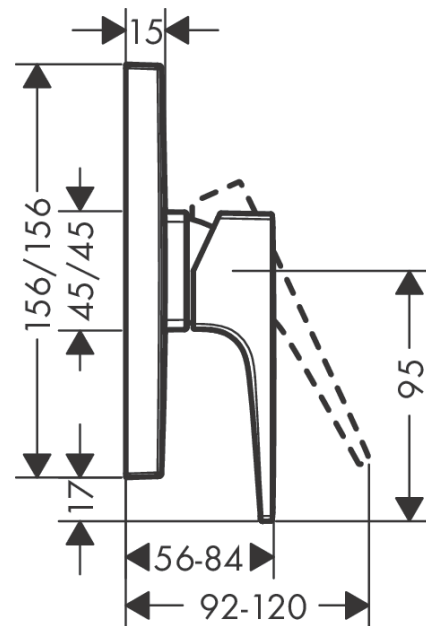

Metropol
Single lever shower mixer for concealed installation with lever handle
 Surfaces: **Matt Black** Article Number: **32565670**

Description

product features

- 1 function
- connection type: basic set
- flow rate at 3 bar: 29,3 l/min
- ceramic cartridge
- min. operating pressure: 1 bar
- max. operating pressure: 10 bar
- temperature limitation adjustable
- with silencer

Product image

Scale drawing

Flowchart

Metropol
Single lever shower mixer for concealed installation with lever handle
 Surfaces: **Matt Black** Article Number: **32565670**

Exploded Drawing

Year of production: >07/19

Metropol
Single lever shower mixer for concealed installation with lever handle
 Surfaces: **Matt Black** Article Number: **32565670**

Spare part list

Year of production: >07/19

Pos.	Description	Article Number	Price	PU
1	handle	93075670	-	1
2	screw cover	96338000	-	1
3	escutcheon 155 / 155 mm	93142670	-	1
4	O-ring 54x3	98436000	-	1
5	sleeve	93143670	-	1
6	holder for escutcheon	98793000	-	1
7	set of fixing screws	96454000	-	1
8	nut	98796000	-	1
9	O-ring 30x1,5	98433000	-	1
10	O-ring 39x1,5	98400000	-	1
11	cartridge, assy	92730000	-	1
12	locking screw for handle	95140000	-	1
13	seal	95008000	-	1
14	set of screws	96525000	-	1
15	O-ring 16x2	98133000	-	1
16	noise reduction	94073000	-	1
17	extension 25 mm	13595000	-	1
18	set of fixing screws	97747000	-	1
a	concealed item	01800180	-	1