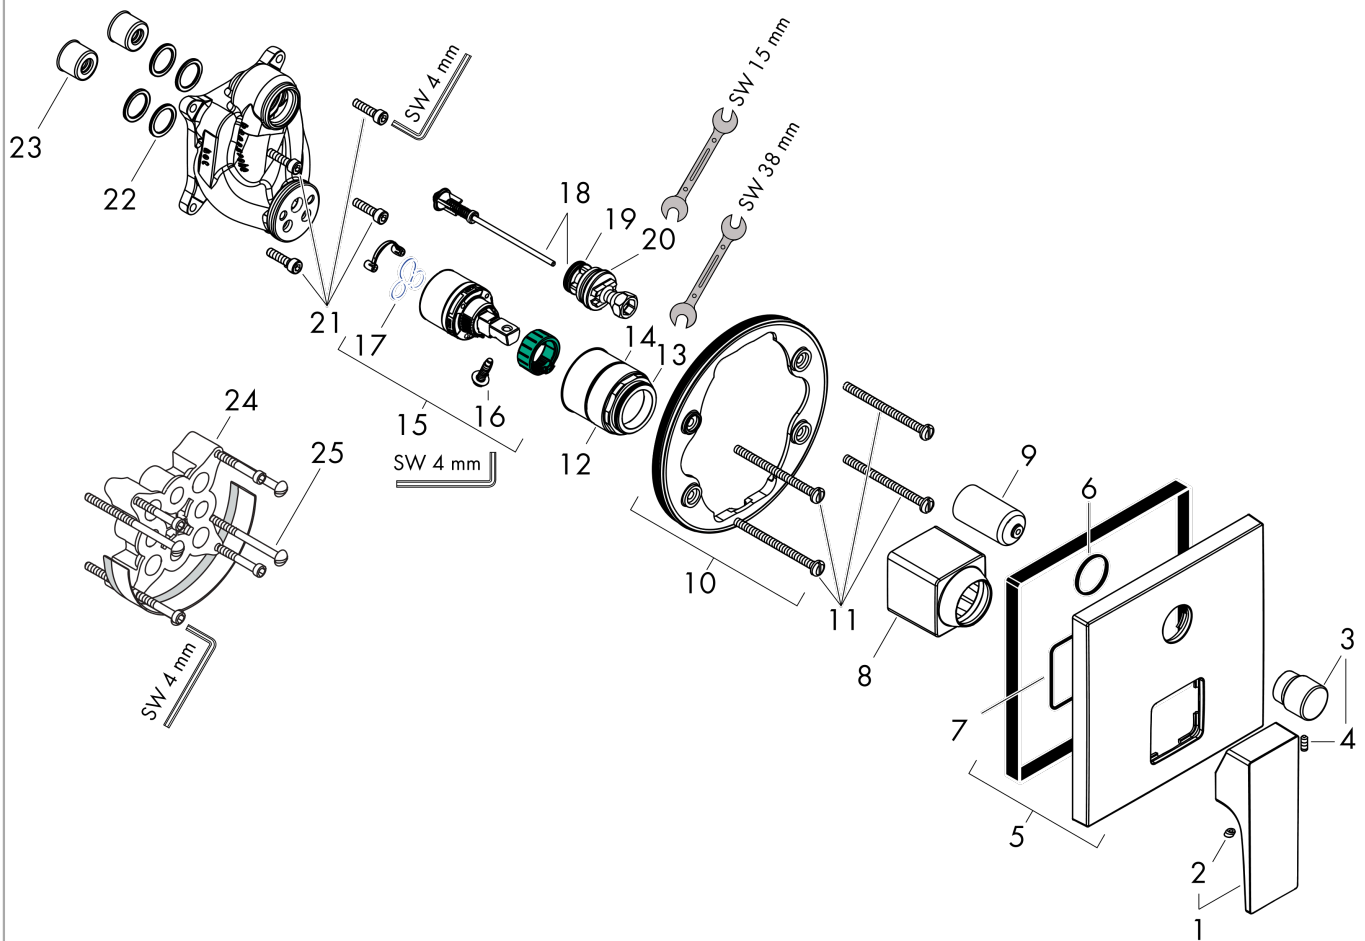

Metropol

Single lever bath mixer for concealed installation with lever handle

Surfaces: **Matt Black** Article Number: **32545670**

Description

product features

- connection type: basic set
- flow rate upper outlet: 21 l/min
- flow rate lower outlet: 29 l/min
- min. operating pressure: 1 bar
- max. operating pressure: 10 bar
- ceramic cartridge
- temperature limitation adjustable
- diverter with automatic resetting
- non-return valve
- with silencer

Product image

Scale drawing

Flowchart

- ① Shower outlet
- ② Tub outlet

Metropol
Single lever bath mixer for concealed installation with lever handle
 Surfaces: **Matt Black** Article Number: **32545670**

Exploded Drawing

Year of production: >11/19

Metropol

Single lever bath mixer for concealed installation with lever handle

Surfaces: **Matt Black** Article Number: **32545670**

Spare part list

Year of production: >11/19

Pos.	Description	Article Number	Price	PU
1	handle	93075670	-	1
2	screw cover	96338000	-	1
3	diverter knob	98795670	-	1
4	hollow set screw M4x10	97667000	-	1
5	escutcheon 155 / 155 mm	93144670	-	1
6	O-ring 23x3	98142000	-	1
7	O-ring 54x3	98436000	-	1
8	sleeve	93143670	-	1
9	sleeve	98794670	-	1
10	holder for escutcheon	98793000	-	1
11	set of fixing screws	96454000	-	1
12	nut	98796000	-	1
13	O-ring 30x1,5	98433000	-	1
14	O-ring 39x1,5	98400000	-	1
15	cartridge, assy	92730000	-	1
16	locking screw for handle	95140000	-	1
17	seal	95008000	-	1
18	selector assy	95014000	-	1
19	O-ring 16x2,3	98207000	-	1
20	O-ring 20x2,5	92602000	-	1
21	set of screws	96525000	-	1
22	O-ring 16x2	98133000	-	1
23	noise reduction	94073000	-	1
24	extension 25 mm	13595000	-	1
25	set of fixing screws	97747000	-	1
a	concealed item	01800180	-	1