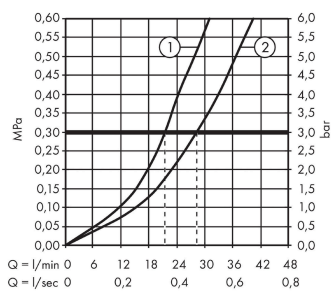

Metropol

Single lever bath mixer for concealed installation with lever handle

Surfaces: **Matt Black** Article Number: **32545670**

Description

product features

- connection type: basic set
- flow rate upper outlet: 21 l/min
- flow rate lower outlet: 29 l/min
- min. operating pressure: 1 bar
- max. operating pressure: 10 bar
- ceramic cartridge
- temperature limitation adjustable
- diverter with automatic resetting
- non-return valve
- with silencer

Product image

Scale drawing

Flowchart

- ① Shower outlet
- ② Tub outlet

Metropol
Single lever bath mixer for concealed installation with lever handle
 Surfaces: **Matt Black** Article Number: **32545670**

Exploded Drawing