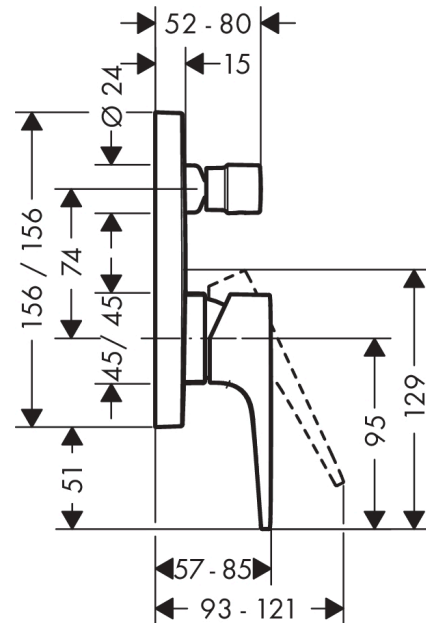

Metropol

Single lever bath mixer for concealed installation with lever handle

Surfaces: **Matt Black** Article Number: **32545670**

Description

product features

- connection type: basic set
- flow rate upper outlet: 21 l/min
- flow rate lower outlet: 29 l/min
- min. operating pressure: 1 bar
- max. operating pressure: 10 bar
- ceramic cartridge
- temperature limitation adjustable
- diverter with automatic resetting
- non-return valve
- with silencer

Product image

Scale drawing

Flowchart

- ① Shower outlet
- ② Tub outlet

Metropol
Single lever bath mixer for concealed installation with lever handle
 Surfaces: **Matt Black** Article Number: **32545670**

Exploded Drawing

Year of production: >11/19

Metropol

Single lever bath mixer for concealed installation with lever handle

Surfaces: **Matt Black** Article Number: **32545670**

Spare part list

Year of production: >11/19

Pos.	Description	Article Number	Price	PU
1	handle	93075670	-	1
2	screw cover	96338000	-	1
3	diverter knob	98795670	-	1
4	hollow set screw M4x10	97667000	-	1
5	escutcheon 155 / 155 mm	93144670	-	1
6	O-ring 23x3	98142000	-	1
7	O-ring 54x3	98436000	-	1
8	sleeve	93143670	-	1
9	sleeve	98794670	-	1
10	holder for escutcheon	98793000	-	1
11	set of fixing screws	96454000	-	1
12	nut	98796000	-	1
13	O-ring 30x1,5	98433000	-	1
14	O-ring 39x1,5	98400000	-	1
15	cartridge, assy	92730000	-	1
16	locking screw for handle	95140000	-	1
17	seal	95008000	-	1
18	selector assy	95014000	-	1
19	O-ring 16x2,3	98207000	-	1
20	O-ring 20x2,5	92602000	-	1
21	set of screws	96525000	-	1
22	O-ring 16x2	98133000	-	1
23	noise reduction	94073000	-	1
24	extension 25 mm	13595000	-	1
25	set of fixing screws	97747000	-	1
a	concealed item	01800180	-	1