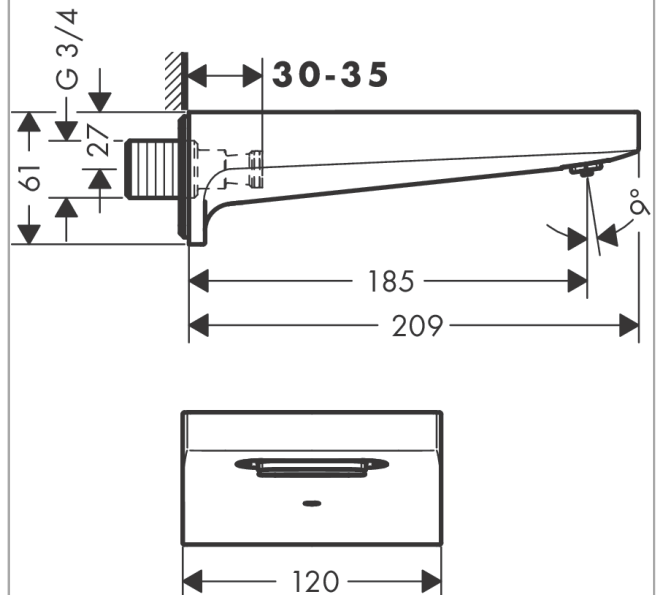

Metropol Bath spout

Surfaces: **Matt Black** Article Number: **32543670**

Description

product features

- projection 185 mm
- wall-mounted
- flow rate: 21 l/min
- connection dimension: DN20
- spray type: wide flood jet

Technology

Product image

Scale drawing

Flowchart

The consumption was measured in combination with the appropriate fittings (thermostat/mixer/ in-wall valve) to reflect actual application in practice.

Metropol
Bath spout
 Surfaces: **Matt Black** Article Number: **32543670**

Exploded Drawing

Year of production: >07/19

Metropol
Bath spout
 Surfaces: **Matt Black** Article Number: **32543670**

Spare part list

Year of production: >07/19

Pos.	Description	Article Number	Price	PU
1	-	98561000	-	1
2	mounting set	40915000	-	1
3	filter insert	97708000	-	1
4	O-ring 13x2	98128000	-	1