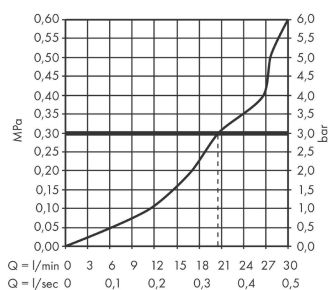

Metropol Bath spout

Surfaces: **Matt Black** Article Number: **32543670**

Description

product features

- projection 185 mm
- wall-mounted
- flow rate: 21 l/min
- connection dimension: DN20
- spray type: wide flood jet

Technology

Product image

Scale drawing

Flowchart

The consumption was measured in combination with the appropriate fittings (thermostat/mixer/ in-wall valve) to reflect actual application in practice.

Metropol
Bath spout
 Surfaces: **Matt Black** Article Number: **32543670**