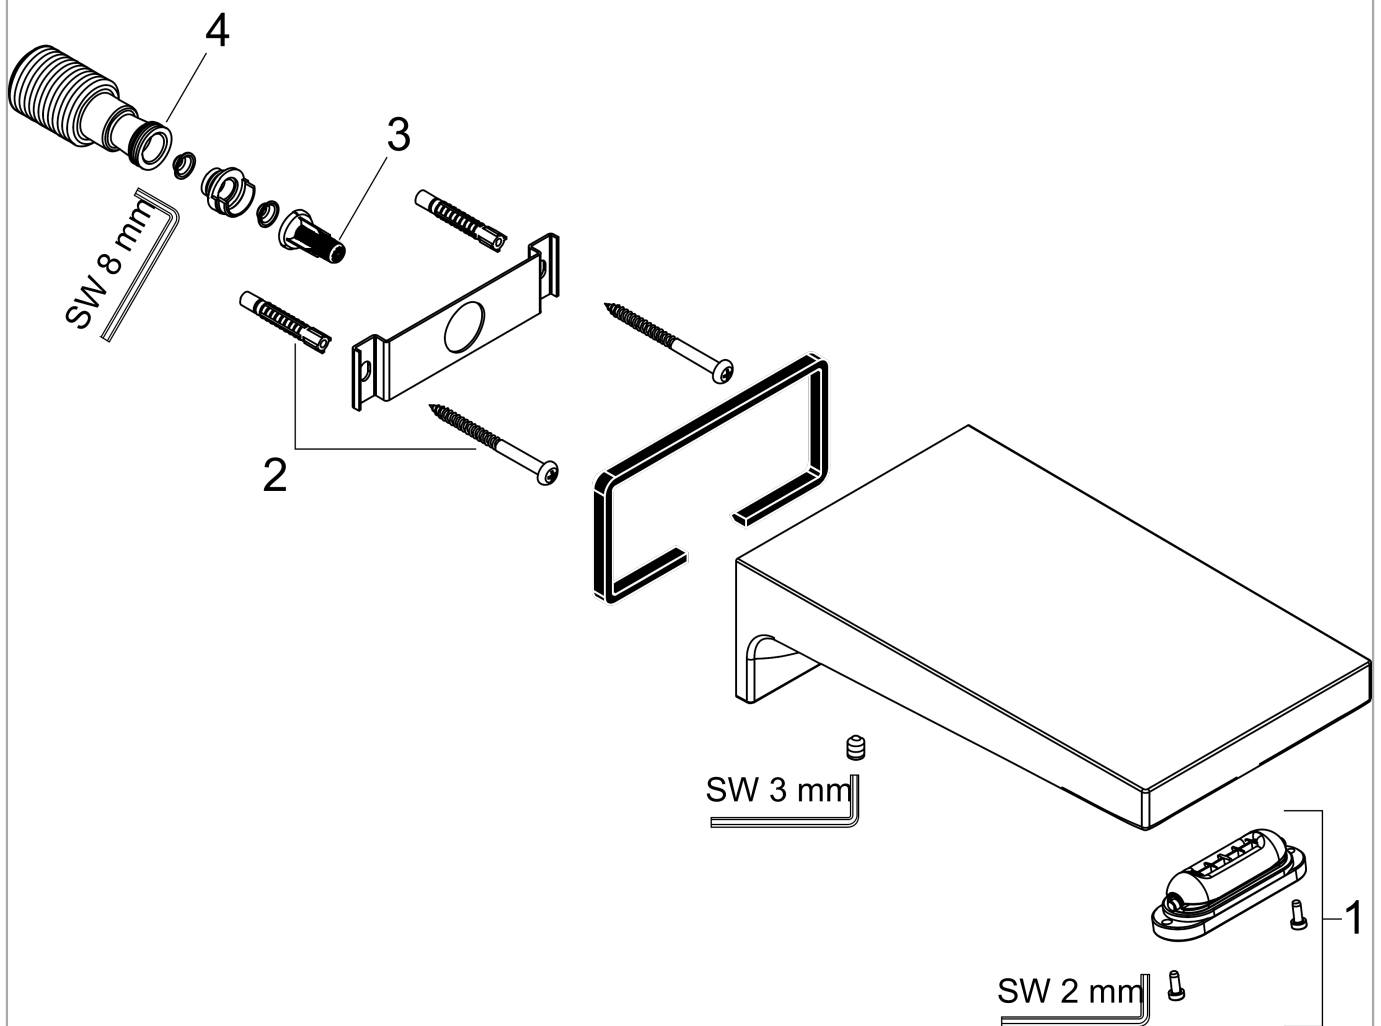

Metropol Bath spout

Surfaces: **Matt Black** Article Number: **32543670**

Description

product features

- projection 185 mm
- wall-mounted
- flow rate: 21 l/min
- connection dimension: DN20
- spray type: wide flood jet

Technology

Product image

Scale drawing

Flowchart

The consumption was measured in combination with the appropriate fittings (thermostat/mixer/ in-wall valve) to reflect actual application in practice.

Metropol
Bath spout
 Surfaces: **Matt Black** Article Number: **32543670**

Exploded Drawing

Year of production: >07/19

Metropol
Bath spout
 Surfaces: **Matt Black** Article Number: **32543670**

Spare part list

Year of production: >07/19

Pos.	Description	Article Number	Price	PU
1	-	98561000	-	1
2	mounting set	40915000	-	1
3	filter insert	97708000	-	1
4	O-ring 13x2	98128000	-	1