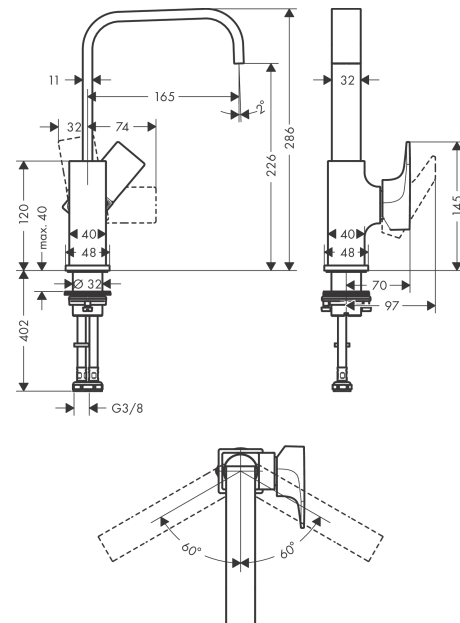

Metropol

Single lever basin mixer 230 with lever handle and push-open waste set

Surfaces: **Brushed Black Chrome** Article Number: **32511340**

Description

product features

- consists of: single lever basin mixer, waste set
- ComfortZone 230
- projection 165 mm
- swivel range 120°
- spray type: normal spray
- flow rate at 3 bar: 5 l/min
- ceramic cartridge
- temperature limitation adjustable
- suitable for continuous flow water heaters
- push-open waste set G 1¼
- material waste set: metal
- connection type: G ¾ connections
- connection dimension: DN15
- handle position on the side: bottom-side at the base body (not suitable for wash bowls)

Technology

Design awards

Product image

Scale drawing

Metropol**Single lever basin mixer 230 with lever handle and push-open waste set**Surfaces: **Brushed Black Chrome** Article Number: **32511340**

Flowchart