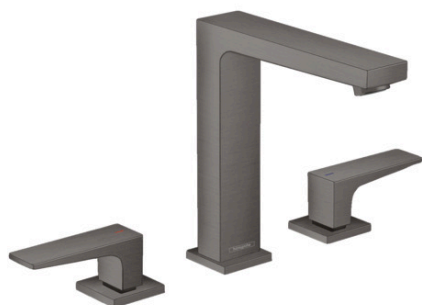

Metropol

3-hole basin mixer 160 with lever handles and push-open waste set

Surfaces: **Brushed Black Chrome** Article Number: **32515340**

Description

product features

- consists of: 3-hole basin mixer, waste set
- ComfortZone 160
- projection 152 mm
- flow rate at 3 bar: 5 l/min
- ceramic valves hot/ cold 90°
- suitable for continuous flow water heaters
- push-open waste set G 1¼
- material waste set: metal
- connection type: G ¾ connections
- connection dimension: DN15

Technology

Product image

Scale drawing

Flowchart

Metropol
3-hole basin mixer 160 with lever handles and push-open waste set
 Surfaces: **Brushed Black Chrome** Article Number: **32515340**

Exploded Drawing

Year of production: >11/19

Metropol**3-hole basin mixer 160 with lever handles and push-open waste set**Surfaces: **Brushed Black Chrome** Article Number: **32515340****Spare part list**

Year of production: >11/19