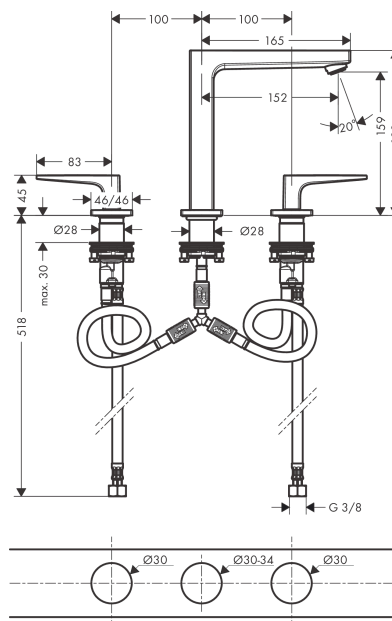

Metropol

3-hole basin mixer 160 with lever handles and push-open waste set

Surfaces: **Brushed Black Chrome** Article Number: **32515340**

Description

product features

- consists of: 3-hole basin mixer, waste set
- ComfortZone 160
- projection 152 mm
- flow rate at 3 bar: 5 l/min
- ceramic valves hot/ cold 90°
- suitable for continuous flow water heaters
- push-open waste set G 1¼
- material waste set: metal
- connection type: G ¾ connections
- connection dimension: DN15

Technology

Product image

Scale drawing

Flowchart

Metropol
3-hole basin mixer 160 with lever handles and push-open waste set
 Surfaces: **Brushed Black Chrome** Article Number: **32515340**

Exploded Drawing

Year of production: >11/19

Metropol**3-hole basin mixer 160 with lever handles and push-open waste set**Surfaces: **Brushed Black Chrome** Article Number: **32515340****Spare part list**

Year of production: >11/19

Pos.	Description	Article Number	Price	PU
1	handle for cold water	92917340	-	1
2	handle for hot water	92916340	-	1
3	O-Ring 14x1,5	98201000	-	1
4	escutcheon	92915340	-	1
5	O-ring 33x2,5	92907000	-	1
6	handle fixing set	98932000	-	1
7	shut off unit left closing	95366000	-	1
8	shut off unit right closing	98817000	-	1
9	connection hose 400 mm M10x1	92914000	-	1
10	connection hose 450 mm M8x0,75 G3/8	97206000	-	1
11	O-ring 7x1,5	98422000	-	1
12	sealing set	95581000	-	1
13	fixing set (Ø 28)	92909000	-	1
14	spout 160 mm	93158340	-	1
15	aerator M24x1 (5 l/min)	92996000	-	1
16	service tool	95661000	-	1
17	O-ring 21x1,5	98219000	-	1
18	escutcheon for spout	92906340	-	1
19	connection hose 200 mm M10x1	92913000	-	1
20	flat seal	98749000	-	1
21	O-ring 26x4	92191000	-	1
22	hose connection angel	92905000	-	1
a	push-open waste set	50100340	-	1