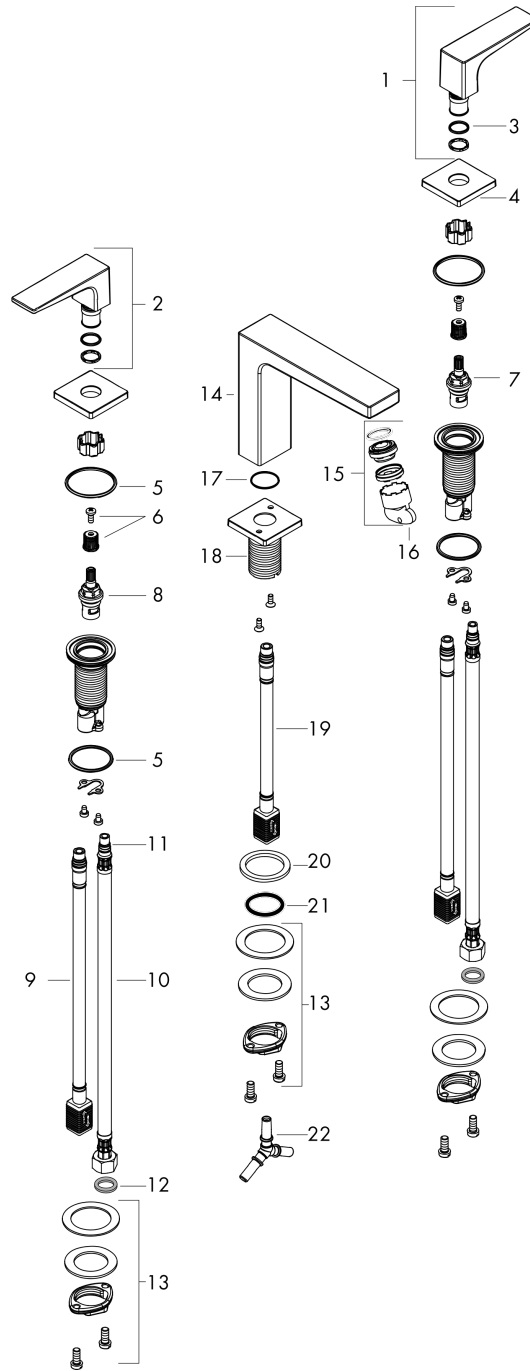

Metropol

3-hole basin mixer 160 with lever handles and push-open waste set

Surfaces: **Brushed Black Chrome** Article Number: **32515340**

Description

product features

- consists of: 3-hole basin mixer, waste set
- ComfortZone 160
- projection 152 mm
- flow rate at 3 bar: 5 l/min
- ceramic valves hot/ cold 90°
- suitable for continuous flow water heaters
- push-open waste set G 1¼
- material waste set: metal
- connection type: G ¾ connections
- connection dimension: DN15

Technology

Product image

Scale drawing

Flowchart

Metropol
3-hole basin mixer 160 with lever handles and push-open waste set
 Surfaces: **Brushed Black Chrome** Article Number: **32515340**

Exploded Drawing

Year of production: >11/19

Metropol**3-hole basin mixer 160 with lever handles and push-open waste set**Surfaces: **Brushed Black Chrome** Article Number: **32515340****Spare part list**

Year of production: >11/19

Pos.	Description	Article Number	Price	PU
1	handle for cold water	92917340	-	1
2	handle for hot water	92916340	-	1
3	O-Ring 14x1,5	98201000	-	1
4	escutcheon	92915340	-	1
5	O-ring 33x2,5	92907000	-	1
6	handle fixing set	98932000	-	1
7	shut off unit left closing	95366000	-	1
8	shut off unit right closing	98817000	-	1
9	connection hose 400 mm M10x1	92914000	-	1
10	connection hose 450 mm M8x0,75 G3/8	97206000	-	1
11	O-ring 7x1,5	98422000	-	1
12	sealing set	95581000	-	1
13	fixing set (Ø 28)	92909000	-	1
14	spout 160 mm	93158340	-	1
15	aerator M24x1 (5 l/min)	92996000	-	1
16	service tool	95661000	-	1
17	O-ring 21x1,5	98219000	-	1
18	escutcheon for spout	92906340	-	1
19	connection hose 200 mm M10x1	92913000	-	1
20	flat seal	98749000	-	1
21	O-ring 26x4	92191000	-	1
22	hose connection angel	92905000	-	1
a	push-open waste set	50100340	-	1