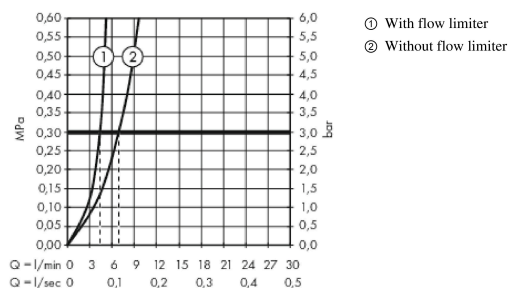

Metropol

3-hole basin mixer 160 with lever handles and push-open waste set

Surfaces: **Brushed Black Chrome** Article Number: **32515340**

Description

product features

- consists of: 3-hole basin mixer, waste set
- ComfortZone 160
- projection 152 mm
- flow rate at 3 bar: 5 l/min
- ceramic valves hot/ cold 90°
- suitable for continuous flow water heaters
- push-open waste set G 1¼
- material waste set: metal
- connection type: G ¾ connections
- connection dimension: DN15

Technology

Product image

Scale drawing

Flowchart

Metropol
3-hole basin mixer 160 with lever handles and push-open waste set
 Surfaces: **Brushed Black Chrome** Article Number: **32515340**

Exploded Drawing