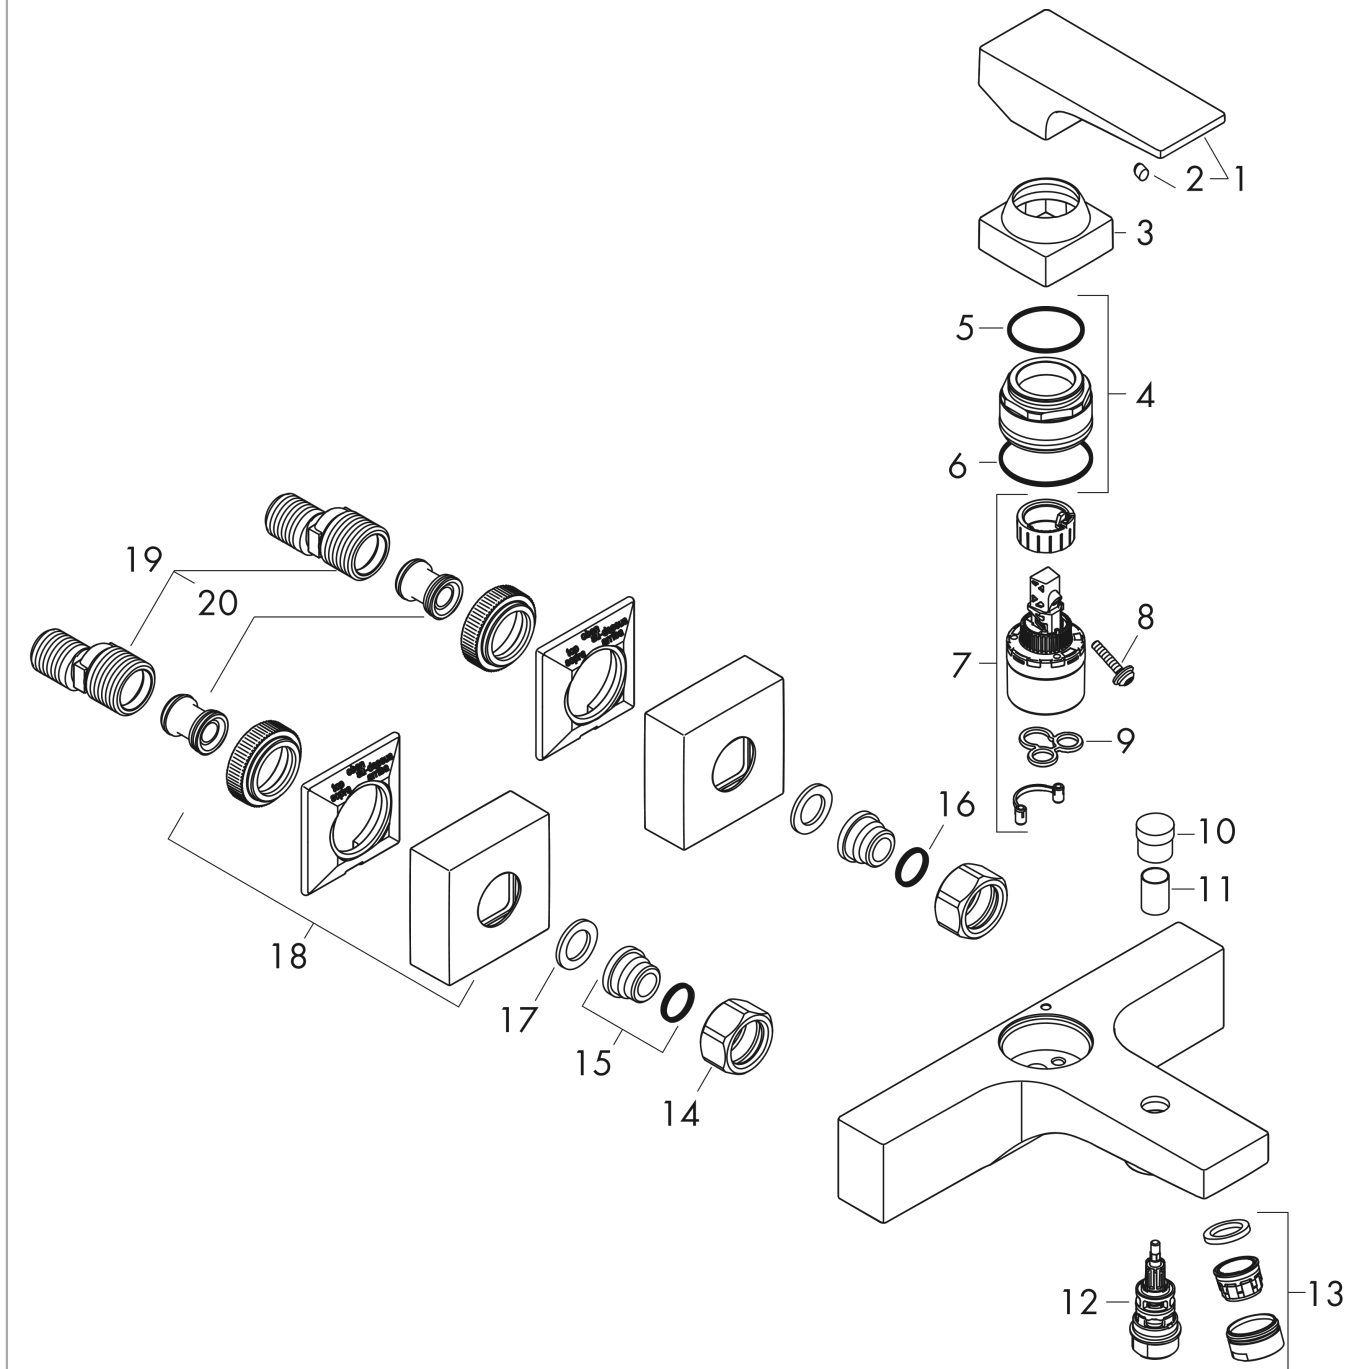

Metropol

Single lever bath mixer for exposed installation with lever handle

Surfaces: **Brushed Black Chrome** Article Number: **32540340**

Description

product features

- projection 180 mm
- connection type: s-shaped connections
- centre distance: 150 ± 12 mm
- spray type mixer: normal spray
- flow rate for bath spout at 3 bar: 22 l/min
- flow rate of hand shower at 3 bar: 16 l/min
- min. operating pressure: 1 bar
- max. operating pressure: 10 bar
- ceramic cartridge
- temperature limitation adjustable
- diverter with automatic resetting
- intrinsically safe against backflow
- suitable for continuous flow water heaters
- connection dimension: DN15

Technology

Product image

Scale drawing

Metropol
Single lever bath mixer for exposed installation with lever handle
 Surfaces: **Brushed Black Chrome** Article Number: **32540340**

Flowchart

Metropol

Single lever bath mixer for exposed installation with lever handle

Surfaces: **Brushed Black Chrome**

Article Number: **32540340**

Exploded Drawing

Year of production: >11/19

Metropol**Single lever bath mixer for exposed installation with lever handle**Surfaces: **Brushed Black Chrome** Article Number: **32540340****Spare part list**

Year of production: >11/19

Pos.	Description	Article Number	Price	PU
1	handle	93075340	-	1
2	screw cover	96338000	-	1
3	flange	93078340	-	1
4	nut	93079000	-	1
5	O-Ring 30x2	98186000	-	1
6	O-ring 33x1,5	98164000	-	1
7	cartridge, assy	92730000	-	1
8	locking screw for handle	95140000	-	1
9	seal	95008000	-	1
10	diverter knob	97981340	-	1
11	sleeve	97979340	-	1
12	selector	97978000	-	1
13	aerator M24x1 (30 l/min)	96512340	-	1
14	set of nuts	96157340	-	1
15	connecting thread	97220000	-	1
16	O-ring 15x2	98163000	-	1
17	filter packing	96922000	-	1
18	escutcheon	93077340	-	1
19	set of S-unions (± 12 mm)	94140000	-	1
20	noise reduction	96429000	-	1