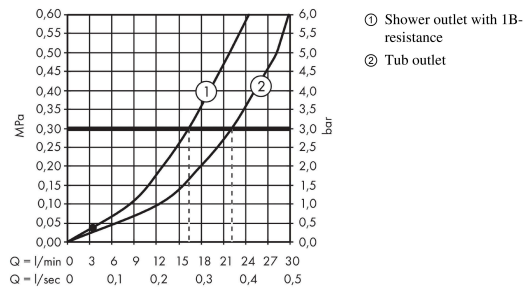

Metropol

Single lever bath mixer for exposed installation with lever handle

Surfaces: **Brushed Black Chrome** Article Number: **32540340**

Description

product features

- projection 180 mm
- connection type: s-shaped connections
- centre distance: 150 ± 12 mm
- spray type mixer: normal spray
- flow rate for bath spout at 3 bar: 22 l/min
- flow rate of hand shower at 3 bar: 16 l/min
- min. operating pressure: 1 bar
- max. operating pressure: 10 bar
- ceramic cartridge
- temperature limitation adjustable
- diverter with automatic resetting
- intrinsically safe against backflow
- suitable for continuous flow water heaters
- connection dimension: DN15

Technology

Product image

Scale drawing

Metropol
Single lever bath mixer for exposed installation with lever handle
 Surfaces: **Brushed Black Chrome** Article Number: **32540340**

Flowchart

Metropol

Single lever bath mixer for exposed installation with lever handle