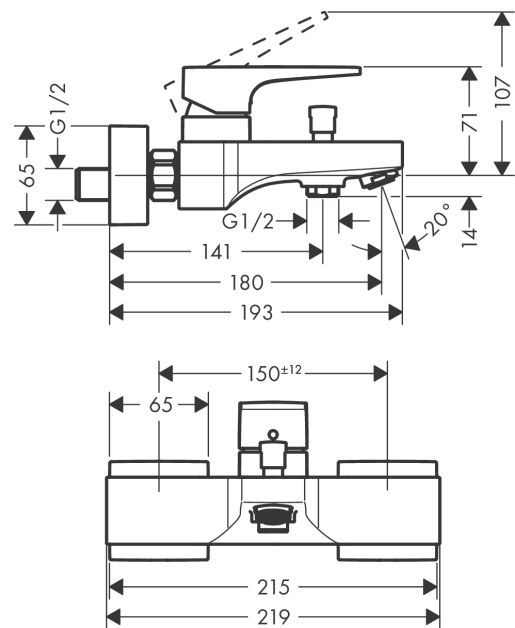

Metropol

Single lever bath mixer for exposed installation with lever handle

Surfaces: **Brushed Black Chrome** Article Number: **32540340**

Description

product features

- projection 180 mm
- connection type: s-shaped connections
- centre distance: 150 ± 12 mm
- spray type mixer: normal spray
- flow rate for bath spout at 3 bar: 22 l/min
- flow rate of hand shower at 3 bar: 16 l/min
- min. operating pressure: 1 bar
- max. operating pressure: 10 bar
- ceramic cartridge
- temperature limitation adjustable
- diverter with automatic resetting
- intrinsically safe against backflow
- suitable for continuous flow water heaters
- connection dimension: DN15

Technology

Product image

Scale drawing

Metropol
Single lever bath mixer for exposed installation with lever handle
 Surfaces: **Brushed Black Chrome** Article Number: **32540340**

Flowchart

Metropol

Single lever bath mixer for exposed installation with lever handle

Surfaces: **Brushed Black Chrome**

Article Number: **32540340**

Exploded Drawing

Year of production: >11/19

Metropol**Single lever bath mixer for exposed installation with lever handle**Surfaces: **Brushed Black Chrome** Article Number: **32540340****Spare part list**

Year of production: >11/19

Pos.	Description	Article Number	Price	PU
1	handle	93075340	-	1
2	screw cover	96338000	-	1
3	flange	93078340	-	1
4	nut	93079000	-	1
5	O-Ring 30x2	98186000	-	1
6	O-ring 33x1,5	98164000	-	1
7	cartridge, assy	92730000	-	1
8	locking screw for handle	95140000	-	1
9	seal	95008000	-	1
10	diverter knob	97981340	-	1
11	sleeve	97979340	-	1
12	selector	97978000	-	1
13	aerator M24x1 (30 l/min)	96512340	-	1
14	set of nuts	96157340	-	1
15	connecting thread	97220000	-	1
16	O-ring 15x2	98163000	-	1
17	filter packing	96922000	-	1
18	escutcheon	93077340	-	1
19	set of S-unions (± 12 mm)	94140000	-	1
20	noise reduction	96429000	-	1