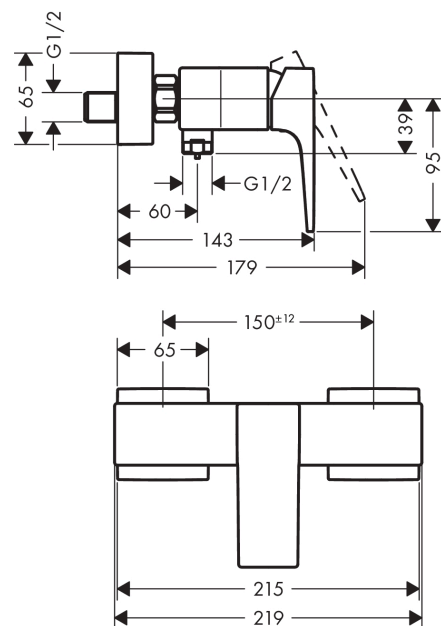

Metropol

Single lever shower mixer for exposed installation with lever handle

Surfaces: **Brushed Black Chrome** Article Number: **32560340**

Description

product features

- 1 function
- connection type: s-shaped connections
- centre distance: 150 ± 12 mm
- flow rate at 3 bar: 27 l/min
- ceramic cartridge
- min. operating pressure: 1 bar
- max. operating pressure: 10 bar
- temperature limitation adjustable
- non-return valve
- with silencer
- hose connection DN15
- connection dimension: DN15

Product image

Scale drawing

Flowchart

Metropol
Single lever shower mixer for exposed installation with lever handle
 Surfaces: **Brushed Black Chrome** Article Number: **32560340**

Exploded Drawing

Year of production: >07/19

Metropol**Single lever shower mixer for exposed installation with lever handle**Surfaces: **Brushed Black Chrome** Article Number: **32560340****Spare part list**

Year of production: >07/19

Pos.	Description	Article Number	Price	PU
1	handle	93075340	-	1
2	screw cover	96338000	-	1
3	flange	97406340	-	1
4	nut	97209000	-	1
5	O-Ring 32x2	98193000	-	1
6	cartridge, assy	92730000	-	1
7	locking screw for handle	95140000	-	1
8	seal	95008000	-	1
9	Hose Connection	96044340	-	1
10	O-ring 14x2	98129000	-	1
11	set of non return valves DW 15	94074000	-	1
12	set of nuts	96157340	-	1
13	connecting thread	97220000	-	1
14	O-ring 15x2	98163000	-	1
15	filter packing	96922000	-	1
16	escutcheon	93077340	-	1
17	set of S-unions (± 12 mm)	94140000	-	1
18	noise reduction	96429000	-	1