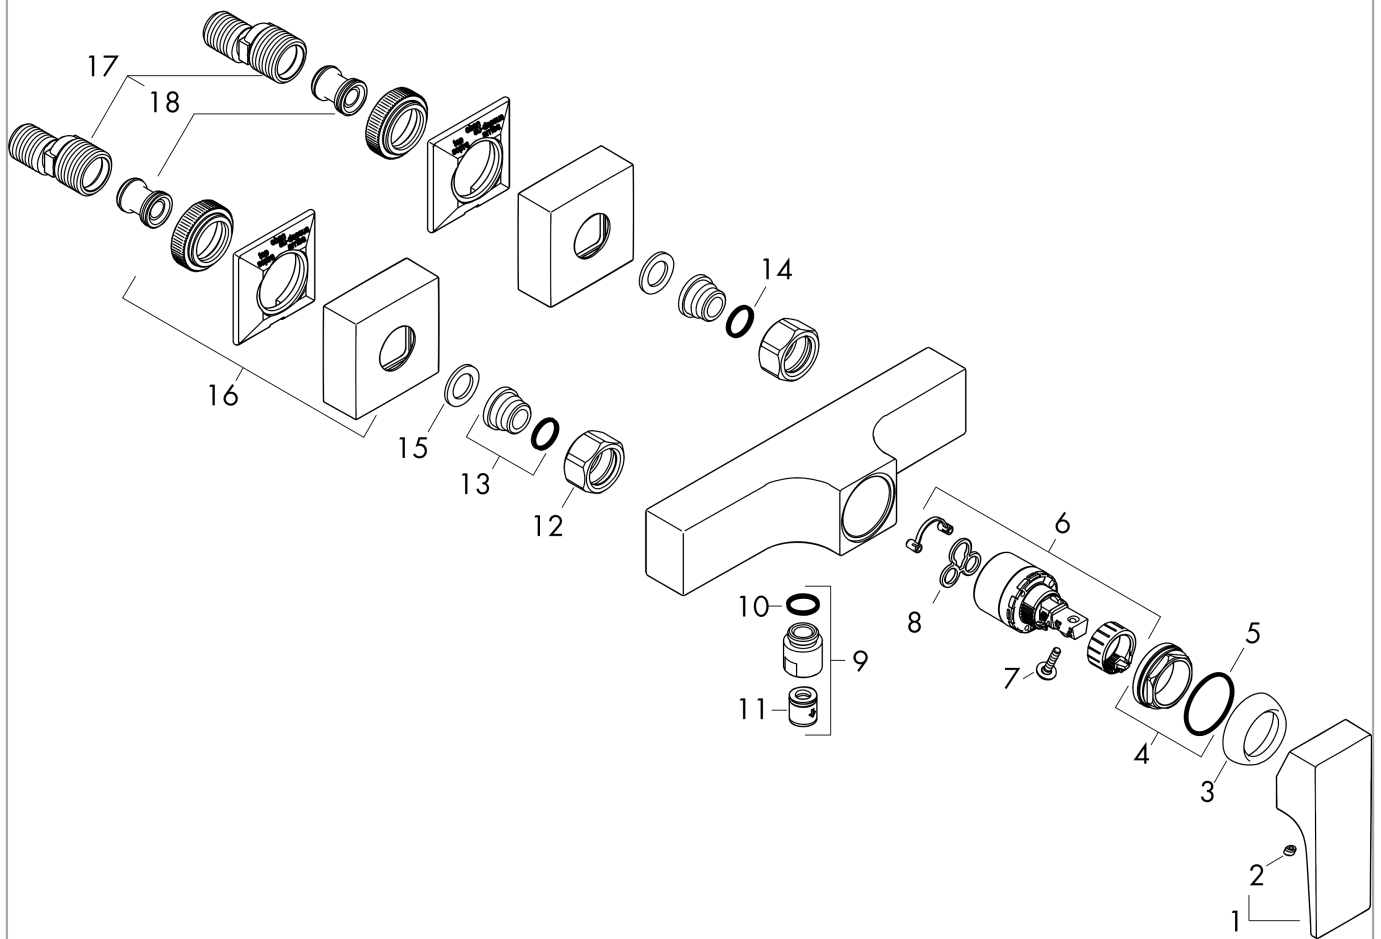

Metropol

Single lever shower mixer for exposed installation with lever handle

Surfaces: **Brushed Black Chrome** Article Number: **32560340**

Description

product features

- 1 function
- connection type: s-shaped connections
- centre distance: 150 ± 12 mm
- flow rate at 3 bar: 27 l/min
- ceramic cartridge
- min. operating pressure: 1 bar
- max. operating pressure: 10 bar
- temperature limitation adjustable
- non-return valve
- with silencer
- hose connection DN15
- connection dimension: DN15

Product image

Scale drawing

Flowchart

Metropol
Single lever shower mixer for exposed installation with lever handle
 Surfaces: **Brushed Black Chrome** Article Number: **32560340**

Exploded Drawing

Year of production: >07/19

Metropol**Single lever shower mixer for exposed installation with lever handle**Surfaces: **Brushed Black Chrome** Article Number: **32560340****Spare part list**

Year of production: >07/19

Pos.	Description	Article Number	Price	PU
1	handle	93075340	-	1
2	screw cover	96338000	-	1
3	flange	97406340	-	1
4	nut	97209000	-	1
5	O-Ring 32x2	98193000	-	1
6	cartridge, assy	92730000	-	1
7	locking screw for handle	95140000	-	1
8	seal	95008000	-	1
9	Hose Connection	96044340	-	1
10	O-ring 14x2	98129000	-	1
11	set of non return valves DW 15	94074000	-	1
12	set of nuts	96157340	-	1
13	connecting thread	97220000	-	1
14	O-ring 15x2	98163000	-	1
15	filter packing	96922000	-	1
16	escutcheon	93077340	-	1
17	set of S-unions (± 12 mm)	94140000	-	1
18	noise reduction	96429000	-	1