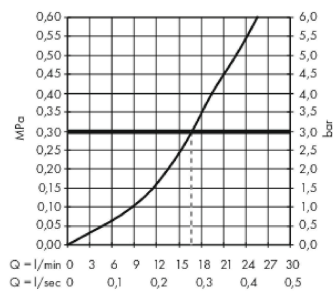

Metropol

Single lever shower mixer for exposed installation with lever handle

Surfaces: **Brushed Black Chrome** Article Number: **32560340**

Description

product features

- 1 function
- connection type: s-shaped connections
- centre distance: 150 ± 12 mm
- flow rate at 3 bar: 27 l/min
- ceramic cartridge
- min. operating pressure: 1 bar
- max. operating pressure: 10 bar
- temperature limitation adjustable
- non-return valve
- with silencer
- hose connection DN15
- connection dimension: DN15

Product image

Scale drawing

Flowchart