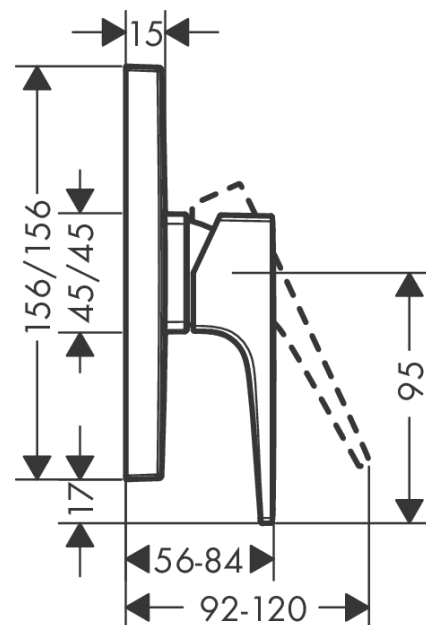

Metropol

Single lever shower mixer for concealed installation with lever handle

Surfaces: **Brushed Black Chrome** Article Number: **32565340**

Description

product features

- 1 function
- connection type: basic set
- flow rate at 3 bar: 29,3 l/min
- ceramic cartridge
- min. operating pressure: 1 bar
- max. operating pressure: 10 bar
- temperature limitation adjustable
- with silencer

Product image

Scale drawing

Flowchart

Metropol
Single lever shower mixer for concealed installation with lever handle
 Surfaces: **Brushed Black Chrome** Article Number: **32565340**

Exploded Drawing

Year of production: >07/19

Metropol
Single lever shower mixer for concealed installation with lever handle
 Surfaces: **Brushed Black Chrome** Article Number: **32565340**

Spare part list

Year of production: >07/19

| Pos. | Description | Article Number | Price | PU |
|------|--------------------------|----------------|-------|----|
| 1 | handle | 93075340 | - | 1 |
| 2 | screw cover | 96338000 | - | 1 |
| 3 | escutcheon 155 / 155 mm | 93142340 | - | 1 |
| 4 | O-ring 54x3 | 98436000 | - | 1 |
| 5 | sleeve | 93143340 | - | 1 |
| 6 | holder for escutcheon | 98793000 | - | 1 |
| 7 | set of fixing screws | 96454000 | - | 1 |
| 8 | nut | 98796000 | - | 1 |
| 9 | O-ring 30x1,5 | 98433000 | - | 1 |
| 10 | O-ring 39x1,5 | 98400000 | - | 1 |
| 11 | cartridge, assy | 92730000 | - | 1 |
| 12 | locking screw for handle | 95140000 | - | 1 |
| 13 | seal | 95008000 | - | 1 |
| 14 | set of screws | 96525000 | - | 1 |
| 15 | O-ring 16x2 | 98133000 | - | 1 |
| 16 | noise reduction | 94073000 | - | 1 |
| 17 | extension 25 mm | 13595000 | - | 1 |
| 18 | set of fixing screws | 97747000 | - | 1 |
| a | concealed item | 01800180 | - | 1 |