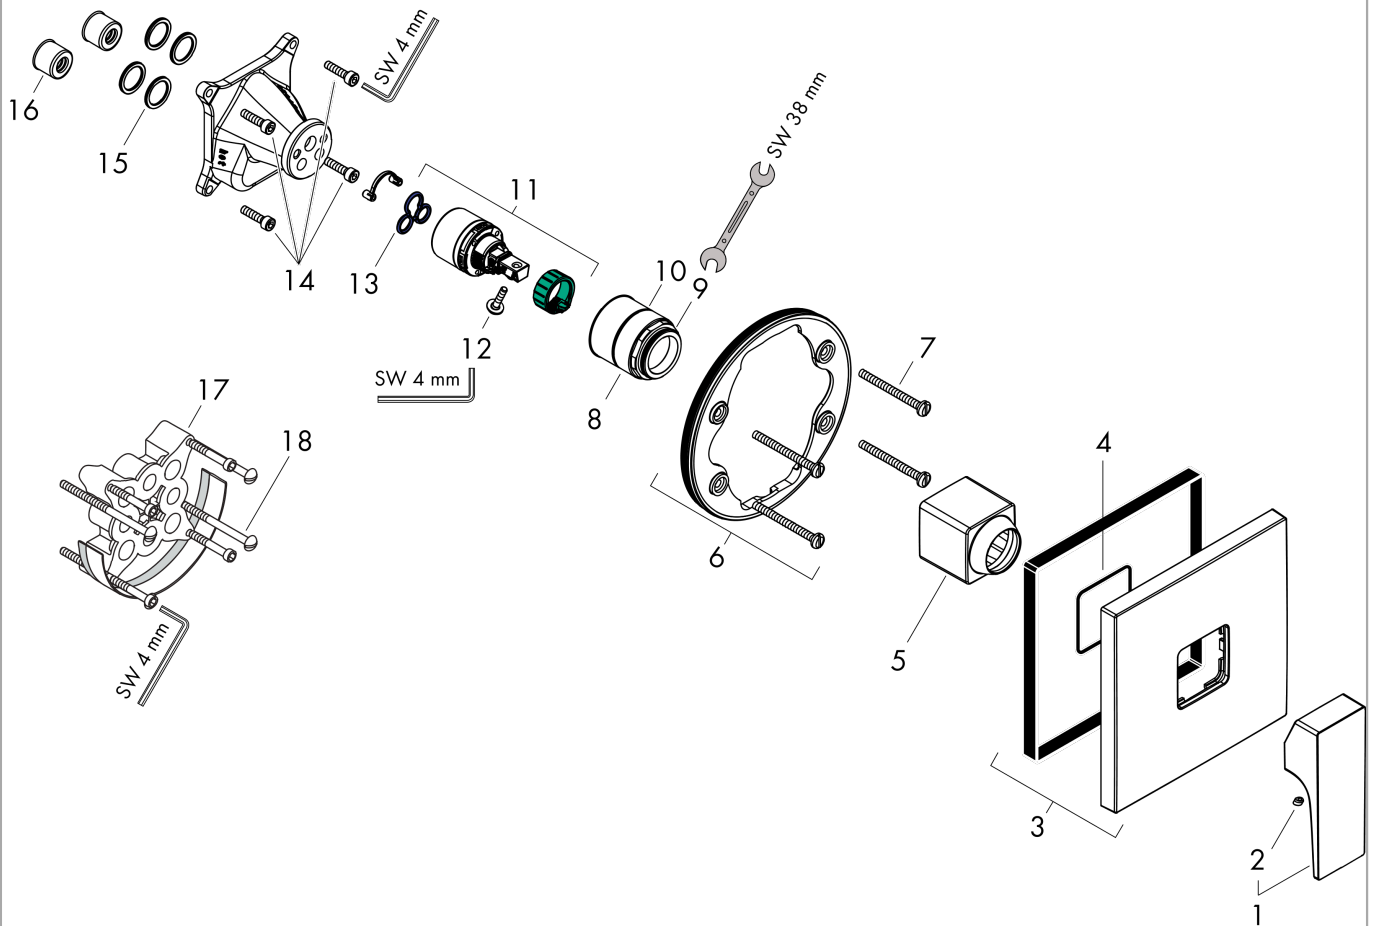

Metropol

Single lever shower mixer for concealed installation with lever handle

Surfaces: **Brushed Black Chrome** Article Number: **32565340**

Description

product features

- 1 function
- connection type: basic set
- flow rate at 3 bar: 29,3 l/min
- ceramic cartridge
- min. operating pressure: 1 bar
- max. operating pressure: 10 bar
- temperature limitation adjustable
- with silencer

Product image

Scale drawing

Flowchart

Metropol
Single lever shower mixer for concealed installation with lever handle
 Surfaces: **Brushed Black Chrome** Article Number: **32565340**

Exploded Drawing

Year of production: >07/19

Metropol
Single lever shower mixer for concealed installation with lever handle
 Surfaces: **Brushed Black Chrome** Article Number: **32565340**

Spare part list

Year of production: >07/19

| Pos. | Description | Article Number | Price | PU |
|------|--------------------------|----------------|-------|----|
| 1 | handle | 93075340 | - | 1 |
| 2 | screw cover | 96338000 | - | 1 |
| 3 | escutcheon 155 / 155 mm | 93142340 | - | 1 |
| 4 | O-ring 54x3 | 98436000 | - | 1 |
| 5 | sleeve | 93143340 | - | 1 |
| 6 | holder for escutcheon | 98793000 | - | 1 |
| 7 | set of fixing screws | 96454000 | - | 1 |
| 8 | nut | 98796000 | - | 1 |
| 9 | O-ring 30x1,5 | 98433000 | - | 1 |
| 10 | O-ring 39x1,5 | 98400000 | - | 1 |
| 11 | cartridge, assy | 92730000 | - | 1 |
| 12 | locking screw for handle | 95140000 | - | 1 |
| 13 | seal | 95008000 | - | 1 |
| 14 | set of screws | 96525000 | - | 1 |
| 15 | O-ring 16x2 | 98133000 | - | 1 |
| 16 | noise reduction | 94073000 | - | 1 |
| 17 | extension 25 mm | 13595000 | - | 1 |
| 18 | set of fixing screws | 97747000 | - | 1 |
| a | concealed item | 01800180 | - | 1 |