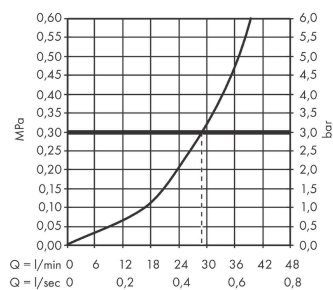

Metropol

Single lever shower mixer for concealed installation with lever handle

Surfaces: **Brushed Black Chrome** Article Number: **32565340**

Description

product features

- 1 function
- connection type: basic set
- flow rate at 3 bar: 29,3 l/min
- ceramic cartridge
- min. operating pressure: 1 bar
- max. operating pressure: 10 bar
- temperature limitation adjustable
- with silencer

Product image

Scale drawing

Flowchart