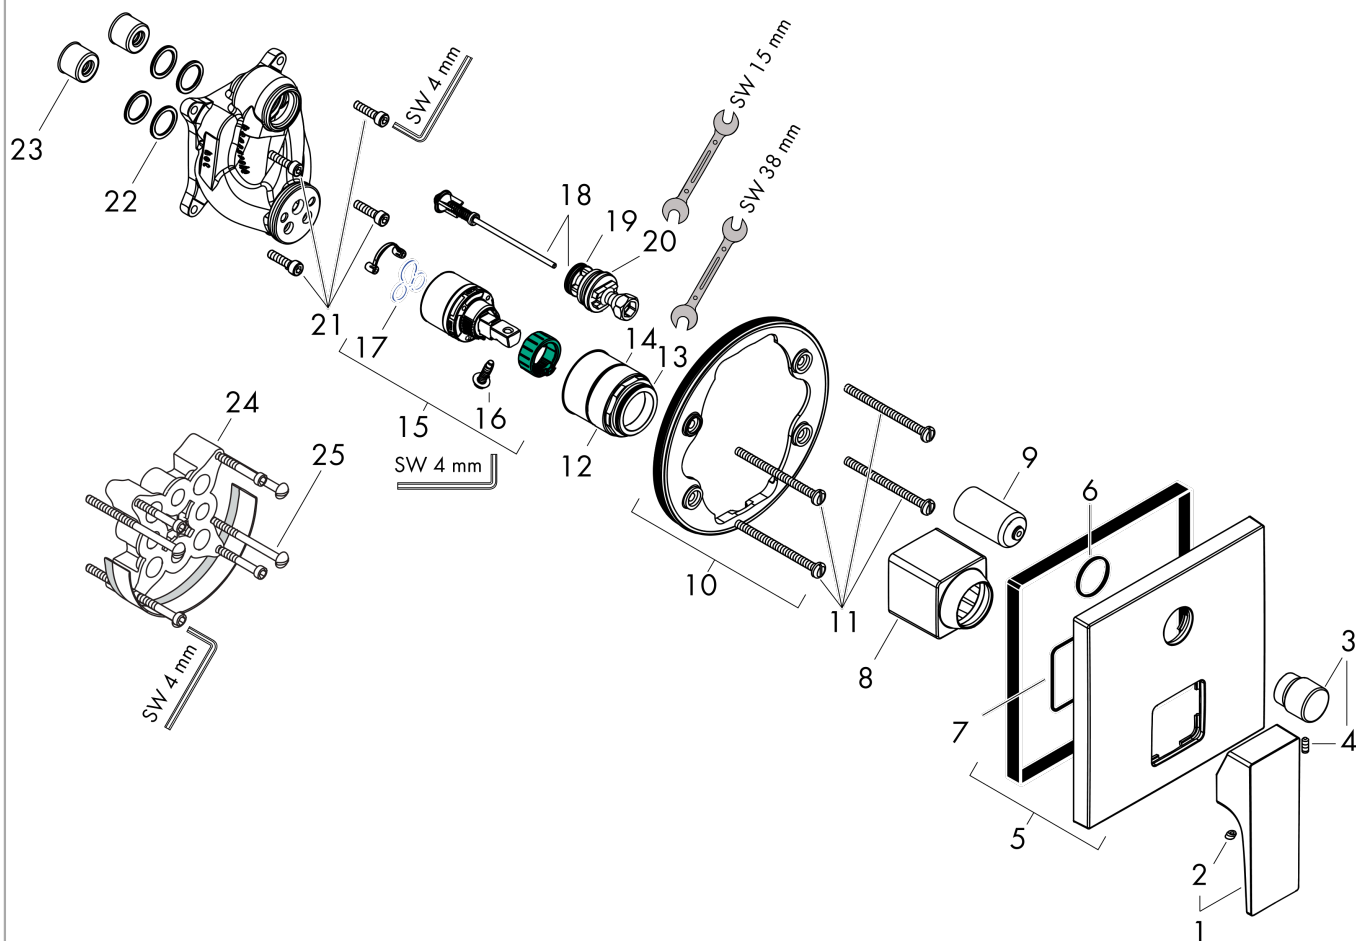

Metropol

Single lever bath mixer for concealed installation with lever handle

Surfaces: **Brushed Black Chrome** Article Number: **32545340**

Description

product features

- connection type: basic set
- flow rate upper outlet: 21 l/min
- flow rate lower outlet: 29 l/min
- min. operating pressure: 1 bar
- max. operating pressure: 10 bar
- ceramic cartridge
- temperature limitation adjustable
- diverter with automatic resetting
- non-return valve
- with silencer

Product image

Scale drawing

Flowchart

Metropol

Single lever bath mixer for concealed installation with lever handle

Surfaces: **Brushed Black Chrome** Article Number: **32545340**

Exploded Drawing

Year of production: >11/19

Metropol
Single lever bath mixer for concealed installation with lever handle
 Surfaces: **Brushed Black Chrome** Article Number: **32545340**

Spare part list

Year of production: >11/19

Pos.	Description	Article Number	Price	PU
1	handle	93075340	-	1
2	screw cover	96338000	-	1
3	diverter knob	98795340	-	1
4	hollow set screw M4x10	97667000	-	1
5	escutcheon 155 / 155 mm	93144340	-	1
6	O-ring 54x3	98436000	-	1
7	O-ring 23x3	98142000	-	1
8	sleeve	93143340	-	1
9	sleeve	98794340	-	1
10	holder for escutcheon	98793000	-	1
11	set of fixing screws	96454000	-	1
12	nut	98796000	-	1
13	O-ring 30x1,5	98433000	-	1
14	O-ring 39x1,5	98400000	-	1
15	cartridge, assy	92730000	-	1
16	locking screw for handle	95140000	-	1
17	seal	95008000	-	1
18	selector assy	95014000	-	1
19	O-ring 16x2,3	98207000	-	1
20	O-ring 20x2,5	92602000	-	1
21	set of screws	96525000	-	1
22	O-ring 16x2	98133000	-	1
23	noise reduction	94073000	-	1
24	extension 25 mm	13595000	-	1
25	set of fixing screws	97747000	-	1
a	concealed item	01800180	-	1
b	spring for exchanged connections	96365000	-	1