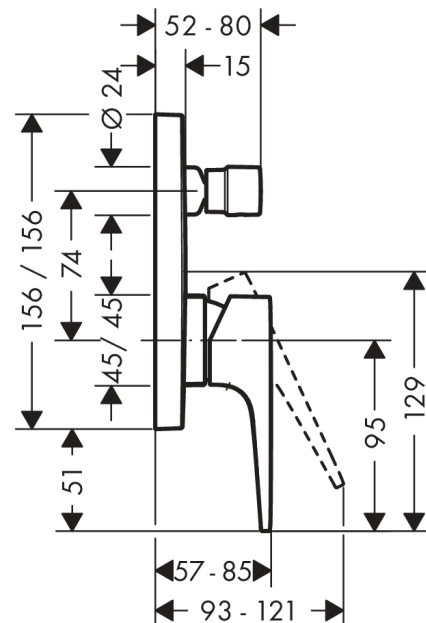

Metropol

Single lever bath mixer for concealed installation with lever handle

Surfaces: **Brushed Black Chrome** Article Number: **32545340**

Description

product features

- connection type: basic set
- flow rate upper outlet: 21 l/min
- flow rate lower outlet: 29 l/min
- min. operating pressure: 1 bar
- max. operating pressure: 10 bar
- ceramic cartridge
- temperature limitation adjustable
- diverter with automatic resetting
- non-return valve
- with silencer

Product image

Scale drawing

Flowchart

Metropol

Single lever bath mixer for concealed installation with lever handle

Surfaces: **Brushed Black Chrome** Article Number: **32545340**

Exploded Drawing

Year of production: >11/19

Metropol
Single lever bath mixer for concealed installation with lever handle
 Surfaces: **Brushed Black Chrome** Article Number: **32545340**

Spare part list

Year of production: >11/19

Pos.	Description	Article Number	Price	PU
1	handle	93075340	-	1
2	screw cover	96338000	-	1
3	diverter knob	98795340	-	1
4	hollow set screw M4x10	97667000	-	1
5	escutcheon 155 / 155 mm	93144340	-	1
6	O-ring 54x3	98436000	-	1
7	O-ring 23x3	98142000	-	1
8	sleeve	93143340	-	1
9	sleeve	98794340	-	1
10	holder for escutcheon	98793000	-	1
11	set of fixing screws	96454000	-	1
12	nut	98796000	-	1
13	O-ring 30x1,5	98433000	-	1
14	O-ring 39x1,5	98400000	-	1
15	cartridge, assy	92730000	-	1
16	locking screw for handle	95140000	-	1
17	seal	95008000	-	1
18	selector assy	95014000	-	1
19	O-ring 16x2,3	98207000	-	1
20	O-ring 20x2,5	92602000	-	1
21	set of screws	96525000	-	1
22	O-ring 16x2	98133000	-	1
23	noise reduction	94073000	-	1
24	extension 25 mm	13595000	-	1
25	set of fixing screws	97747000	-	1
a	concealed item	01800180	-	1
b	spring for exchanged connections	96365000	-	1