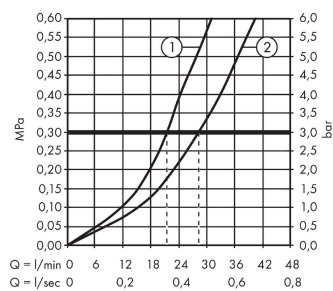

Metropol

Single lever bath mixer for concealed installation with lever handle

Surfaces: **Brushed Black Chrome** Article Number: **32545340**

Description

product features

- connection type: basic set
- flow rate upper outlet: 21 l/min
- flow rate lower outlet: 29 l/min
- min. operating pressure: 1 bar
- max. operating pressure: 10 bar
- ceramic cartridge
- temperature limitation adjustable
- diverter with automatic resetting
- non-return valve
- with silencer

Product image

Scale drawing

Flowchart

Metropol

Single lever bath mixer for concealed installation with lever handle

Surfaces: **Brushed Black Chrome** Article Number: **32545340**

Exploded Drawing

Year of production: >11/19