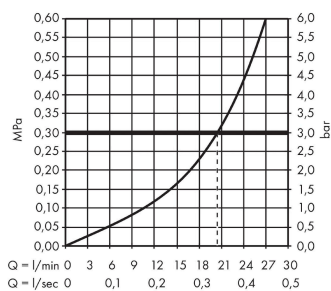

Flowchart

The consumption was measured in combination with the appropriate fittings (thermostat/mixer/ in-wall valve) to reflect actual application in practice.