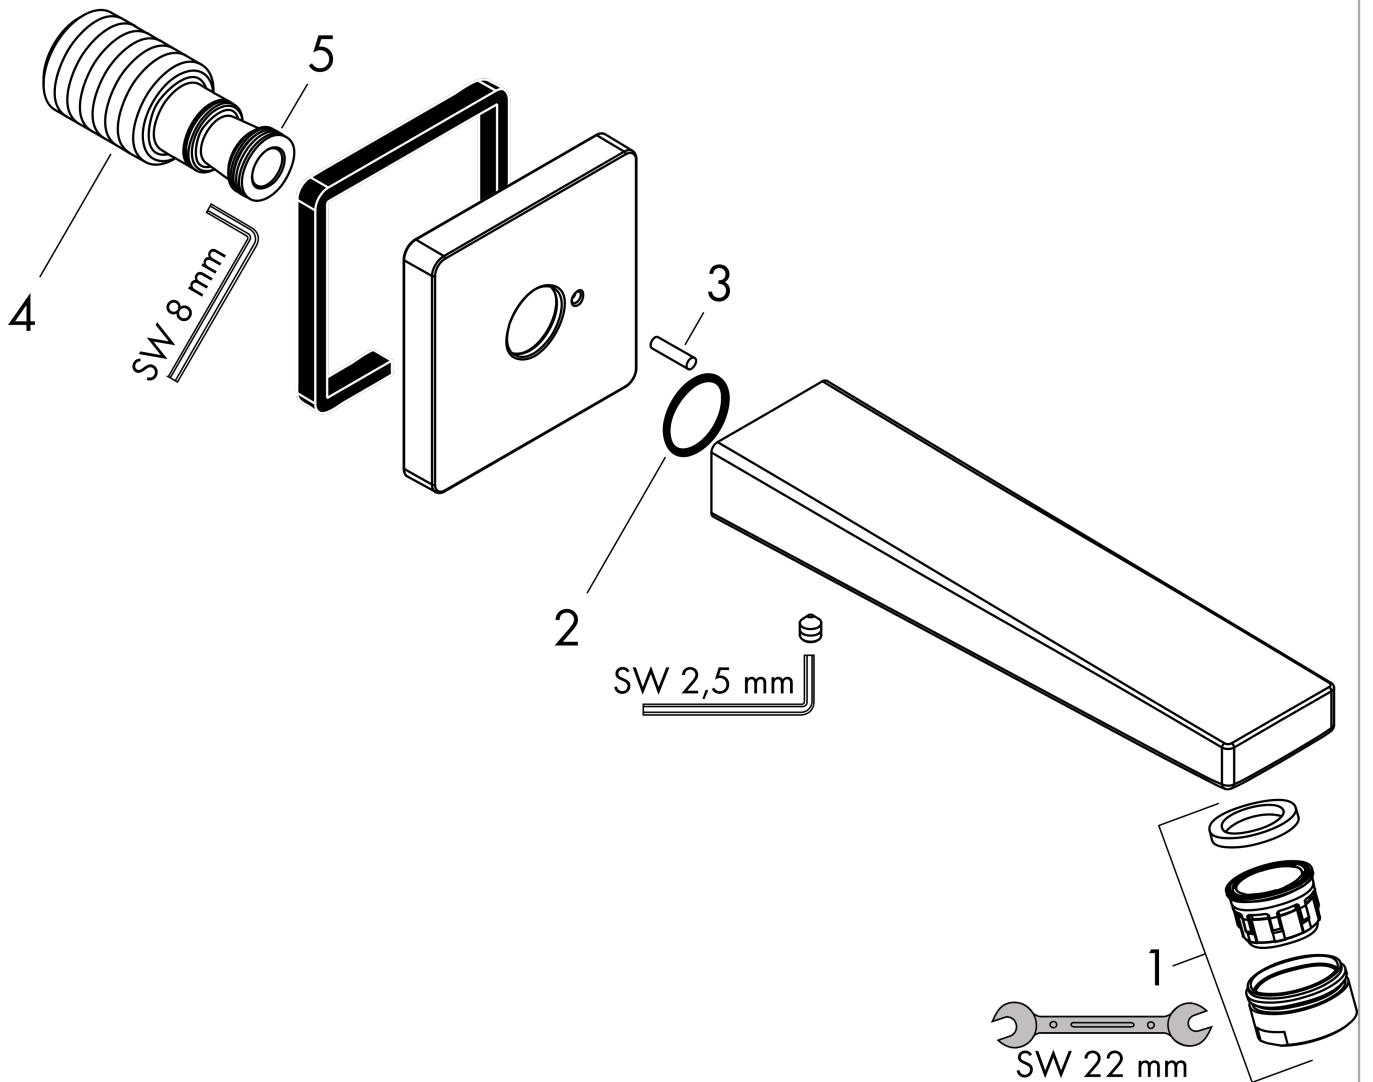

### Scale drawing

### Flowchart

The consumption was measured in combination with the appropriate fittings (thermostat/mixer/ in-wall valve) to reflect actual application in practice.

**Metropol  
Bath spout**

Surfaces: **Chrome** Article Number: **32542000**

**Exploded Drawing**

Year of production: >04/17

**Metropol  
Bath spout**

Surfaces: **Chrome** Article Number: **32542000**

**Spare part list**

Year of production: >04/17

Pos.	Description	Article Number	Price	PU
1	aerator M24x1 (30 l/min)	96512000	-	1
2	O-ring 18x1,5	98231000	-	1
3	pin	97766000	-	1
4	connecting thread G <sup>3</sup> / <sub>4</sub>	92504000	-	1
5	O-ring 13x2	98128000	-	1