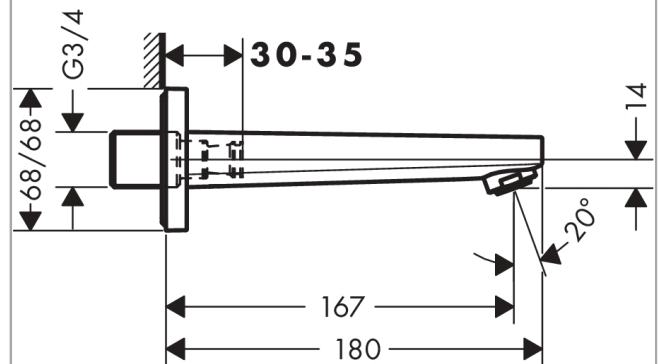

#### product features

- 1 function
- connection type: G 3/4
- projection 167.5 mm
- wall-mounted
- maximum flow rate at 3 bar: 21 l/min
- spray type: normal spray

### Scale drawing

### Flowchart

The consumption was measured in combination with the appropriate fittings (thermostat/mixer/ in-wall valve) to reflect actual application in practice.

**Metropol  
Bath spout**

Surfaces: **Chrome** Article Number: **32542000**

**Exploded Drawing**

Year of production: >04/17

**Metropol  
Bath spout**

Surfaces: **Chrome** Article Number: **32542000**

**Spare part list**

Year of production: >04/17

Pos.	Description	Article Number	Price	PU
1	aerator M24x1 (30 l/min)	96512000	-	1
2	O-ring 18x1,5	98231000	-	1
3	pin	97766000	-	1
4	connecting thread G <sup>3</sup> / <sub>4</sub>	92504000	-	1
5	O-ring 13x2	98128000	-	1