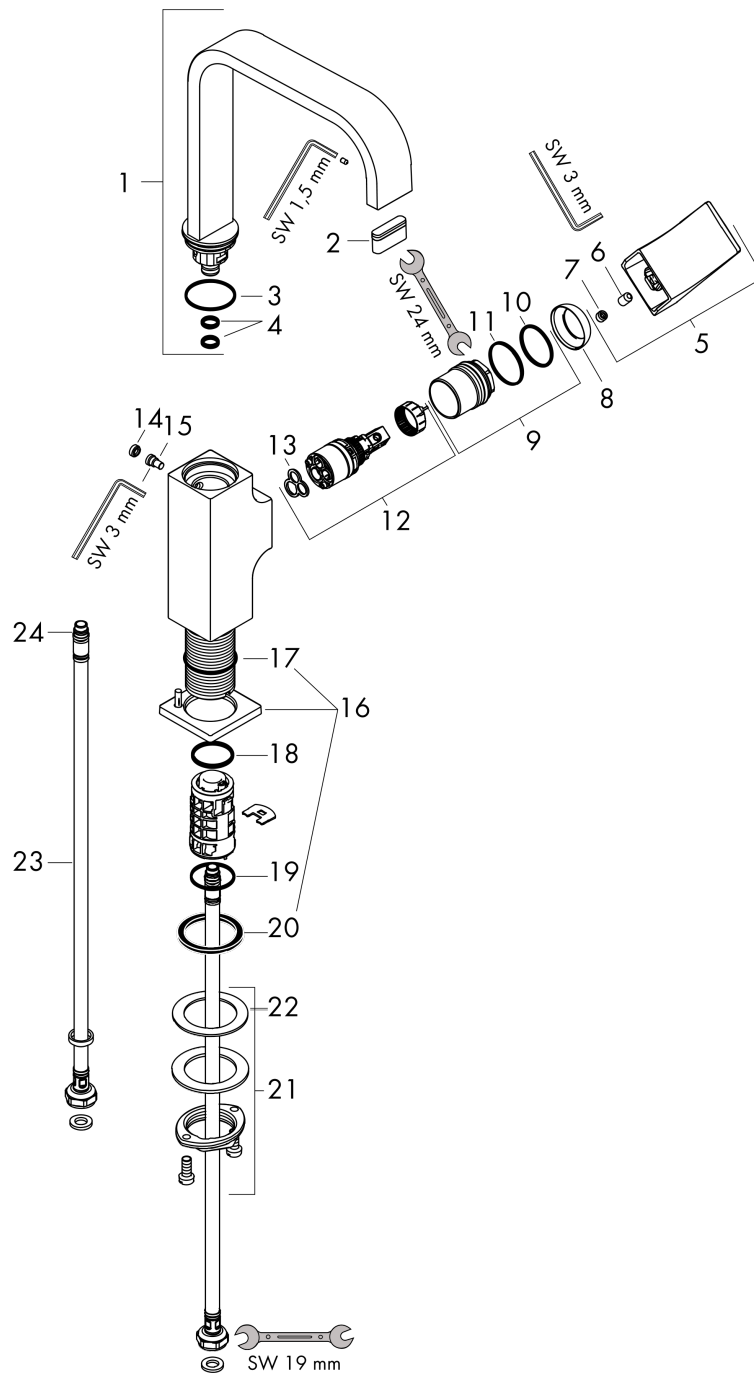

Metropol

Single lever basin mixer 230 with lever handle and push-open waste set

Surfaces: **Matt White** Article Number: **32511700**

Description

product features

- consists of: single lever basin mixer, waste set
- ComfortZone 230
- projection 165 mm
- swivel range 120°
- spray type: normal spray
- maximum flow rate at 3 bar: 5 l/min
- ceramic cartridge
- temperature limitation adjustable
- suitable for continuous flow water heaters
- push-open waste set G 1¼
- material waste set: metal
- connection type: G ¾ connections
- connection dimension: DN15
- handle position on the side: bottom-side at the base body (not suitable for wash bowls)

Metropol
Single lever basin mixer 230 with lever handle and push-open waste set
 Surfaces: **Matt White** Article Number: **32511700**

Exploded Drawing

Year of production: >07/21

Metropol

Single lever basin mixer 230 with lever handle and push-open waste set

Surfaces: **Matt White** Article Number: **32511700**

Spare part list

Year of production: >07/21

Pos.	Description	Article Number	Price	PU
1	spout 165 mm	93084700	-	1
2	spray former	93085000	-	1
3	O-ring 30x1,5	98433000	-	1
4	O-ring 8x2	98112000	-	1
5	handle	93082700	-	1
6	hollow set screw M6x10 DIN 916	96029000	-	1
7	screw cover	95704000	-	1
8	flange	95493700	-	1
9	nut	93086000	-	1
10	O-Ring 22x2	98185000	-	1
11	O-ring 27x1,5	92527000	-	1
12	cartridge, assy	97685000	-	1
13	seal	98865000	-	1
14	plug	93087000	-	1
15	screw	93088000	-	1
16	escutcheon	93048700	-	1
17	O-ring 32x1,5	92936000	-	1
18	O-ring 24x2	98388000	-	1
19	O-ring 26x1,5	98390000	-	1
20	flat seal	98749000	-	1
21	fixing set (Ø 32)	13961000	-	1
22	lever collar	97548000	-	1
23	connection hose 450 mm M8x0,75 G3/8	97206000	-	1
24	O-ring 6,6x1,6	93019000	-	1
a	push-open waste set	50100700	-	1
b	fixation extension 35 mm	13898000	-	1