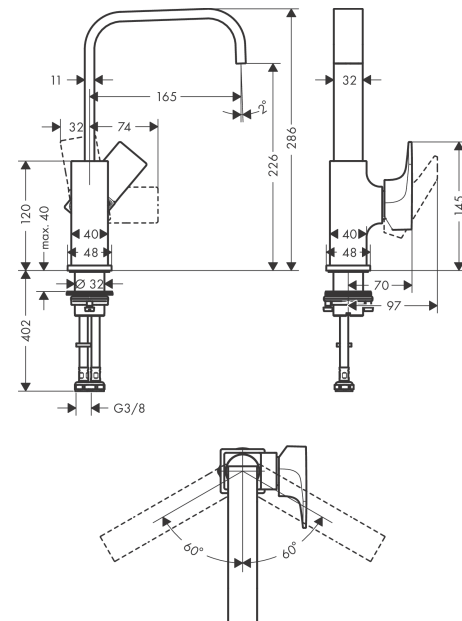

Scale drawing