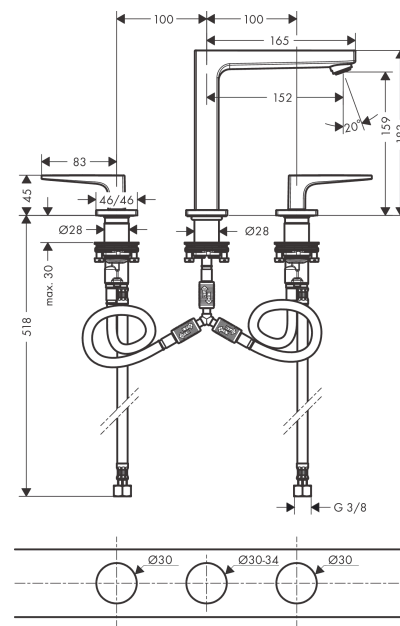

Metropol

3-hole basin mixer 160 with lever handles and push-open waste set

Surfaces: **Matt White** Article Number: **32515700**

Description

product features

- consists of: 3-hole basin mixer, waste set
- ComfortZone 160
- projection 152 mm
- maximum flow rate at 3 bar: 5 l/min
- ceramic valves hot/ cold 90°
- suitable for continuous flow water heaters
- push-open waste set G 1¼
- material waste set: metal
- connection type: G ¾ connections
- connection dimension: DN15

Technology

Design awards

Product image

Scale drawing

Flowchart

Metropol

3-hole basin mixer 160 with lever handles and push-open waste set

Surfaces: **Matt White** Article Number: **32515700**

Exploded Drawing

Year of production: >11/19

Metropol

3-hole basin mixer 160 with lever handles and push-open waste set

Surfaces: **Matt White** Article Number: **32515700**

Spare part list

Year of production: >11/19

Pos.	Description	Article Number	Price	PU
1	handle for cold water	92917700	-	1
2	handle for hot water	92916700	-	1
3	O-Ring 14x1,5	98201000	-	1
4	escutcheon	92915700	-	1
5	O-ring 33x2,5	92907000	-	1
6	handle fixing set	98932000	-	1
7	shut off unit left closing	95366000	-	1
8	shut off unit right closing	98817000	-	1
9	connection hose 400 mm M10x1	92914000	-	1
10	connection hose 450 mm M8x0,75 G3/8	97206000	-	1
11	O-ring 7x1,5	98422000	-	1
12	sealing set	95581000	-	1
13	fixing set (Ø 28)	92909000	-	1
14	spout 160 mm	93158700	-	1
15	aerator M24x1 (5 l/min)	92996000	-	1
16	service tool	95661000	-	1
17	O-ring 21x1,5	98219000	-	1
18	escutcheon for spout	92906700	-	1
19	connection hose 200 mm M10x1	92913000	-	1
20	flat seal	98749000	-	1
21	O-ring 26x4	92191000	-	1
22	hose connection angel	92905000	-	1
a	push-open waste set	50100000	-	1