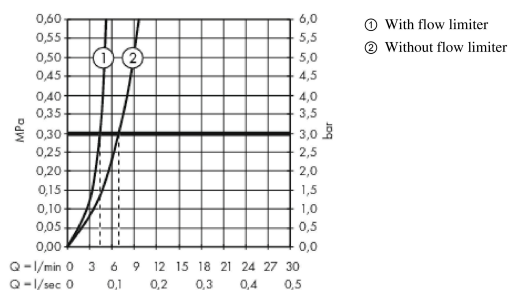

Metropol

3-hole basin mixer 160 with lever handles and push-open waste set

Surfaces: **Matt White** Article Number: **32515700**

Description

product features

- consists of: 3-hole basin mixer, waste set
- ComfortZone 160
- projection 152 mm
- maximum flow rate at 3 bar: 5 l/min
- ceramic valves hot/ cold 90°
- suitable for continuous flow water heaters
- push-open waste set G 1¼
- material waste set: metal
- connection type: G ¾ connections
- connection dimension: DN15

Technology

Design awards

Product image

Scale drawing

Flowchart

Metropol

3-hole basin mixer 160 with lever handles and push-open waste set

Surfaces: **Matt White** Article Number: **32515700**