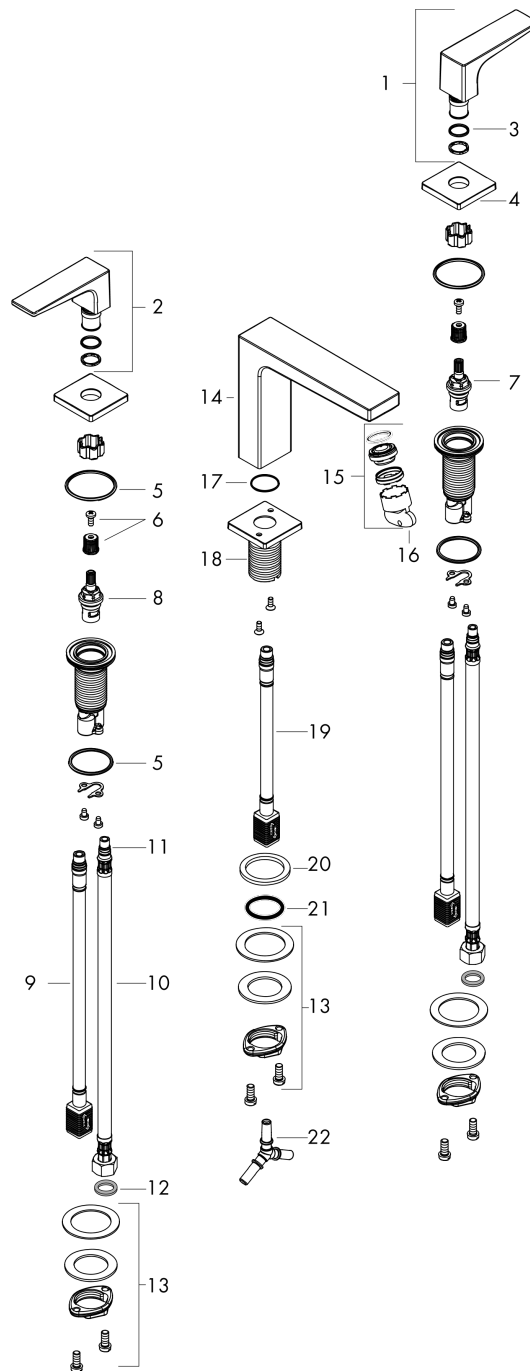

Metropol

3-hole basin mixer 160 with lever handles and push-open waste set

Surfaces: **Matt White** Article Number: **32515700**

Description

product features

- consists of: 3-hole basin mixer, waste set
- ComfortZone 160
- projection 152 mm
- maximum flow rate at 3 bar: 5 l/min
- ceramic valves hot/ cold 90°
- suitable for continuous flow water heaters
- push-open waste set G 1¼
- material waste set: metal
- connection type: G ¾ connections
- connection dimension: DN15

Technology

Design awards

Product image

Scale drawing

Flowchart

Metropol

3-hole basin mixer 160 with lever handles and push-open waste set

Surfaces: **Matt White** Article Number: **32515700**

Exploded Drawing

Year of production: >11/19

Metropol

3-hole basin mixer 160 with lever handles and push-open waste set

Surfaces: **Matt White** Article Number: **32515700**

Spare part list

Year of production: >11/19

Pos.	Description	Article Number	Price	PU
1	handle for cold water	92917700	-	1
2	handle for hot water	92916700	-	1
3	O-Ring 14x1,5	98201000	-	1
4	escutcheon	92915700	-	1
5	O-ring 33x2,5	92907000	-	1
6	handle fixing set	98932000	-	1
7	shut off unit left closing	95366000	-	1
8	shut off unit right closing	98817000	-	1
9	connection hose 400 mm M10x1	92914000	-	1
10	connection hose 450 mm M8x0,75 G3/8	97206000	-	1
11	O-ring 7x1,5	98422000	-	1
12	sealing set	95581000	-	1
13	fixing set (Ø 28)	92909000	-	1
14	spout 160 mm	93158700	-	1
15	aerator M24x1 (5 l/min)	92996000	-	1
16	service tool	95661000	-	1
17	O-ring 21x1,5	98219000	-	1
18	escutcheon for spout	92906700	-	1
19	connection hose 200 mm M10x1	92913000	-	1
20	flat seal	98749000	-	1
21	O-ring 26x4	92191000	-	1
22	hose connection angel	92905000	-	1
a	push-open waste set	50100000	-	1