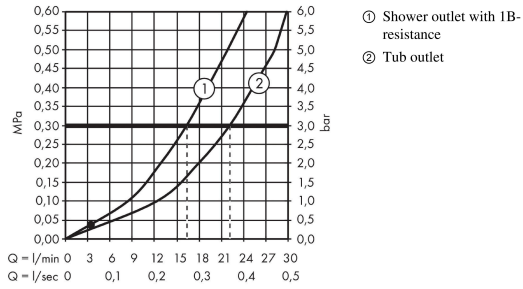

Metropol

Single lever bath mixer for exposed installation with lever handle

Surfaces: **Matt White** Article Number: **32540700**

Description

product features

- 2 functions
- projection 180 mm
- connection type: s-shaped connections
- centre distance: 150 ± 12 mm
- spray type mixer: normal spray
- flow rate for bath spout at 3 bar: 22 l/min
- flow rate of hand shower at 3 bar: 16 l/min
- min. operating pressure: 1 bar
- max. operating pressure: 10 bar
- ceramic cartridge
- temperature limitation adjustable
- diverter with automatic resetting
- protected against backflow, according to DIN EN 1717
- suitable for continuous flow water heaters
- connection dimension: DN15

Technology

Design awards

Product image

Scale drawing

Metropol

Single lever bath mixer for exposed installation with lever handle

Surfaces: **Matt White** Article Number: **32540700**

Flowchart