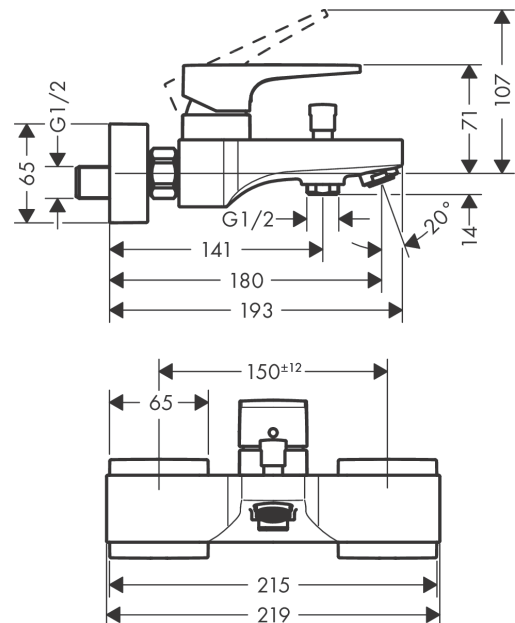

Metropol

Single lever bath mixer for exposed installation with lever handle

Surfaces: **Matt White** Article Number: **32540700**

Description

product features

- 2 functions
- projection 180 mm
- connection type: s-shaped connections
- centre distance: 150 ± 12 mm
- spray type mixer: normal spray
- flow rate for bath spout at 3 bar: 22 l/min
- flow rate of hand shower at 3 bar: 16 l/min
- min. operating pressure: 1 bar
- max. operating pressure: 10 bar
- ceramic cartridge
- temperature limitation adjustable
- diverter with automatic resetting
- protected against backflow, according to DIN EN 1717
- suitable for continuous flow water heaters
- connection dimension: DN15

Technology

Design awards

Product image

Scale drawing

Metropol

Single lever bath mixer for exposed installation with lever handle

Surfaces: **Matt White** Article Number: **32540700**

Flowchart

Metropol

Single lever bath mixer for exposed installation with lever handle

Surfaces: **Matt White** Article Number: **32540700**

Exploded Drawing

Year of production: >11/19

Metropol

Single lever bath mixer for exposed installation with lever handle

Surfaces: **Matt White** Article Number: **32540700**

Spare part list

Year of production: >11/19

Pos.	Description	Article Number	Price	PU
1	handle	93075700	-	1
2	screw cover	96338000	-	1
3	flange	93078700	-	1
4	nut	93079000	-	1
5	O-Ring 30x2	98186000	-	1
6	O-ring 33x1,5	98164000	-	1
7	cartridge, assy	92730000	-	1
8	locking screw for handle	95140000	-	1
9	seal	95008000	-	1
10	diverter knob	97981700	-	1
11	sleeve	97979700	-	1
12	selector	97978000	-	1
13	aerator M24x1 (30 l/min)	96512700	-	1
14	set of nuts	96157700	-	1
15	connecting thread	97220000	-	1
16	O-ring 15x2	98163000	-	1
17	filter packing	96922000	-	1
18	escutcheon	93077700	-	1
19	set of S-unions (±12 mm)	94140000	-	1
20	noise reduction	96429000	-	1