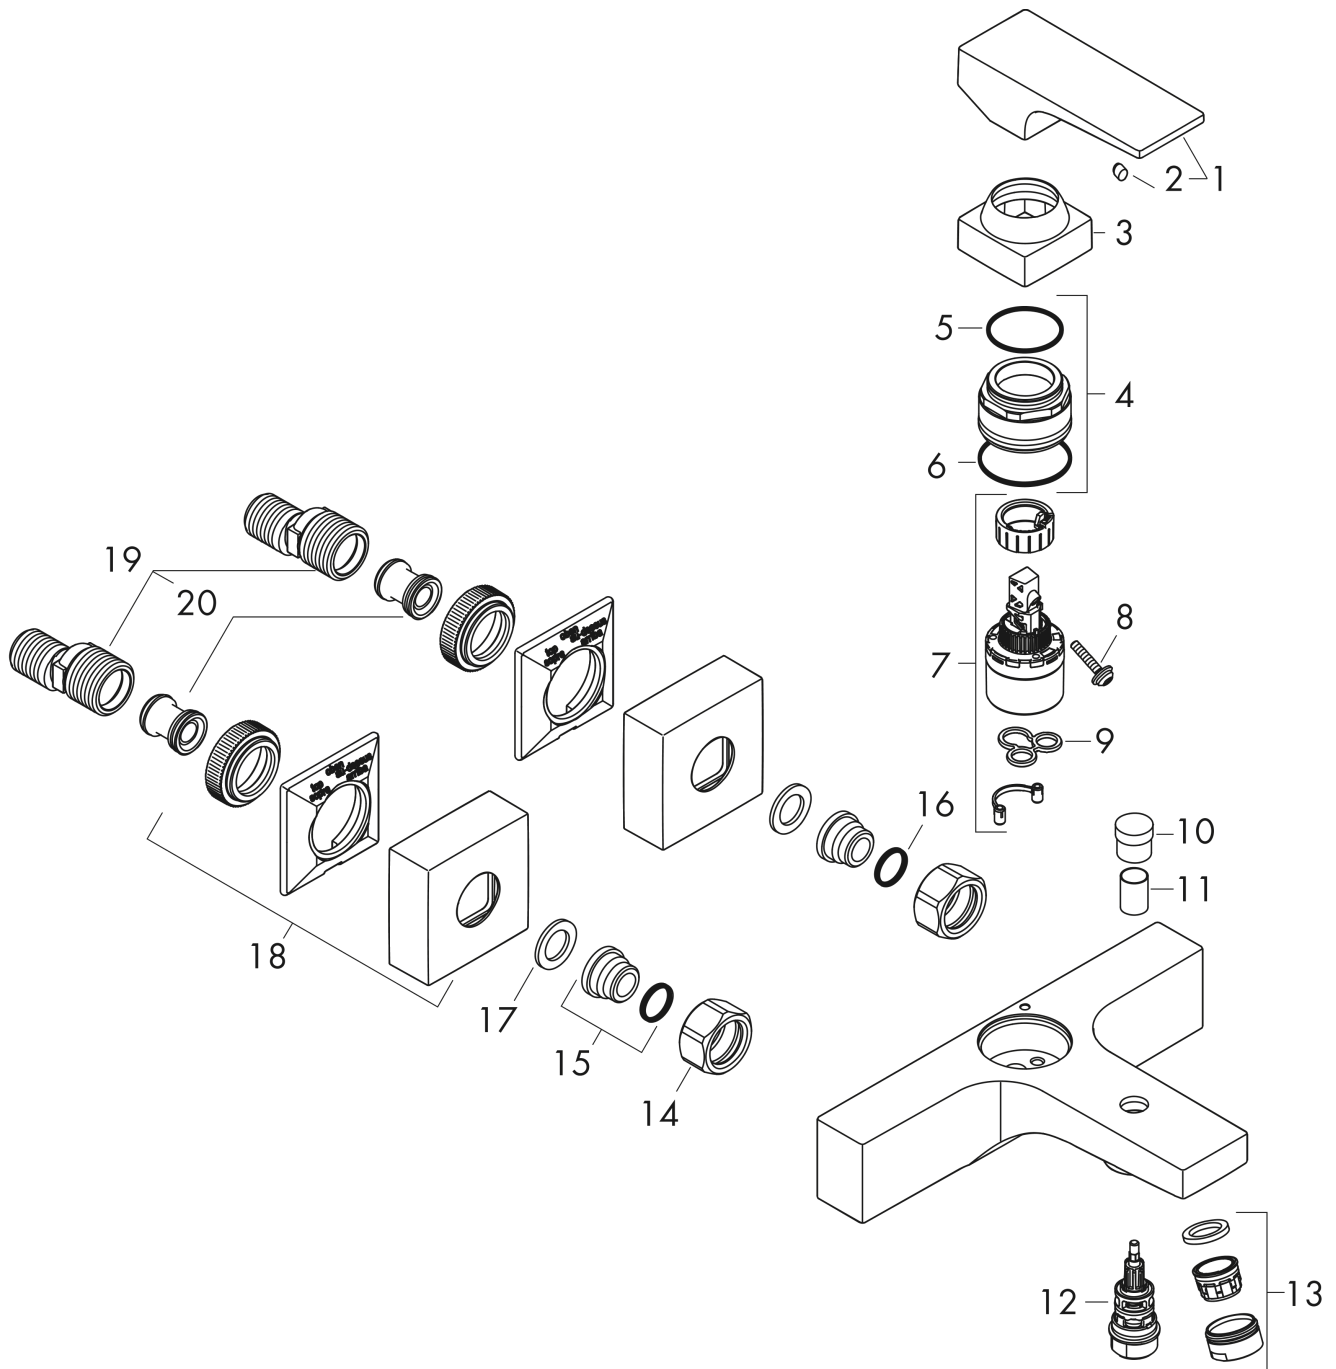

Metropol

Single lever bath mixer for exposed installation with lever handle

Surfaces: **Matt White** Article Number: **32540700**

Description

product features

- 2 functions
- projection 180 mm
- connection type: s-shaped connections
- centre distance: 150 ± 12 mm
- spray type mixer: normal spray
- flow rate for bath spout at 3 bar: 22 l/min
- flow rate of hand shower at 3 bar: 16 l/min
- min. operating pressure: 1 bar
- max. operating pressure: 10 bar
- ceramic cartridge
- temperature limitation adjustable
- diverter with automatic resetting
- protected against backflow, according to DIN EN 1717
- suitable for continuous flow water heaters
- connection dimension: DN15

Technology

Design awards

Product image

Scale drawing

Metropol

Single lever bath mixer for exposed installation with lever handle

Surfaces: **Matt White** Article Number: **32540700**

Flowchart

Metropol

Single lever bath mixer for exposed installation with lever handle

Surfaces: **Matt White** Article Number: **32540700**

Exploded Drawing

Year of production: >11/19

Metropol

Single lever bath mixer for exposed installation with lever handle

Surfaces: **Matt White** Article Number: **32540700**

Spare part list

Year of production: >11/19

Pos.	Description	Article Number	Price	PU
1	handle	93075700	-	1
2	screw cover	96338000	-	1
3	flange	93078700	-	1
4	nut	93079000	-	1
5	O-Ring 30x2	98186000	-	1
6	O-ring 33x1,5	98164000	-	1
7	cartridge, assy	92730000	-	1
8	locking screw for handle	95140000	-	1
9	seal	95008000	-	1
10	diverter knob	97981700	-	1
11	sleeve	97979700	-	1
12	selector	97978000	-	1
13	aerator M24x1 (30 l/min)	96512700	-	1
14	set of nuts	96157700	-	1
15	connecting thread	97220000	-	1
16	O-ring 15x2	98163000	-	1
17	filter packing	96922000	-	1
18	escutcheon	93077700	-	1
19	set of S-unions (±12 mm)	94140000	-	1
20	noise reduction	96429000	-	1