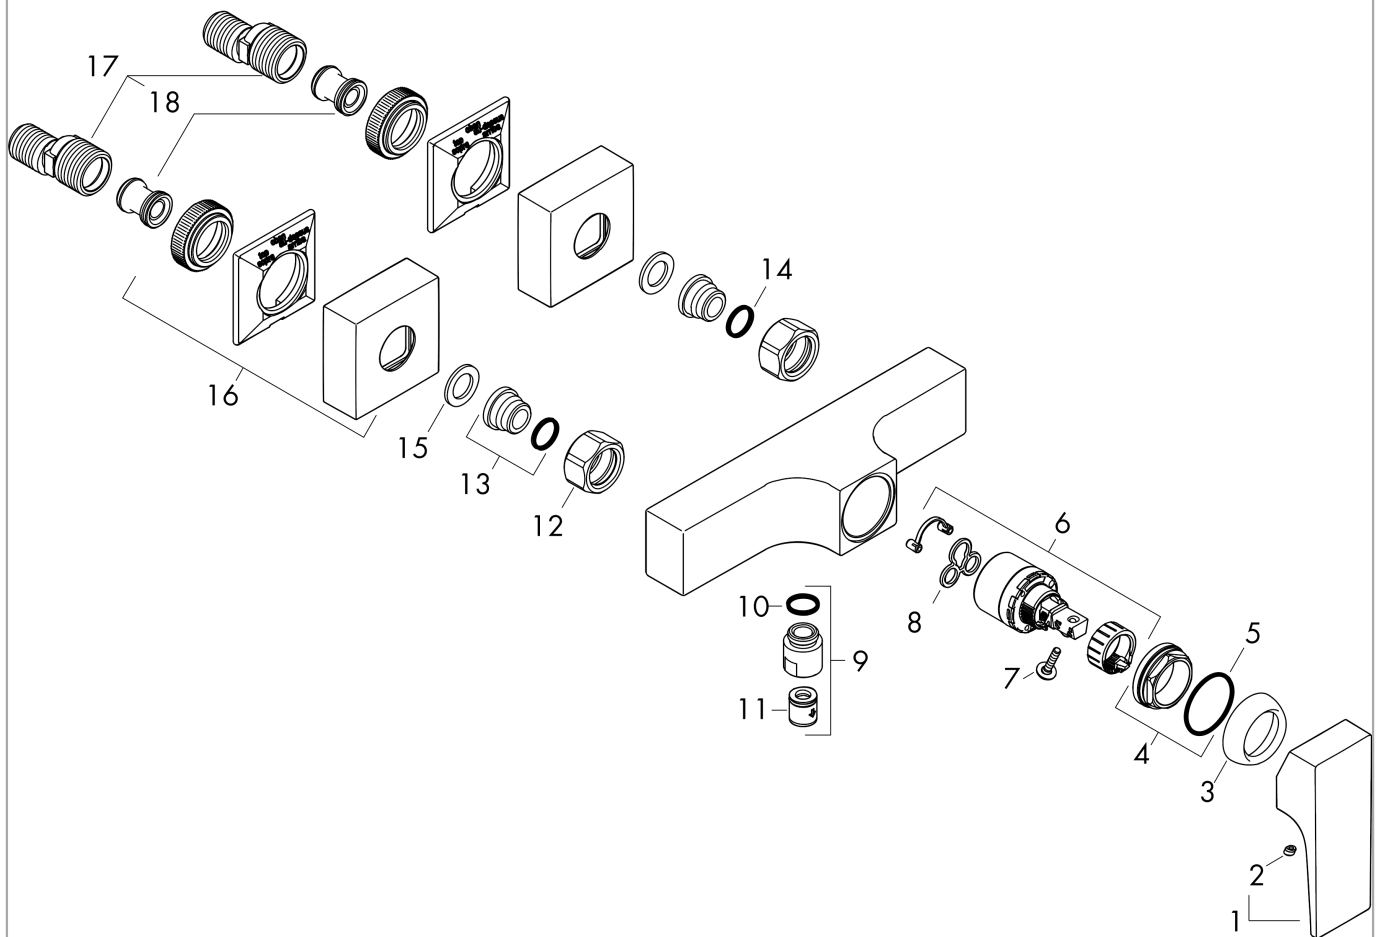

##### product features

- 1 function
- connection type: s-shaped connections
- centre distance:  $150 \pm 12$  mm
- maximum flow rate at 3 bar: 16 l/min
- flow rate of hand shower at 3 bar: 16 l/min
- ceramic cartridge
- min. operating pressure: 1 bar
- max. operating pressure: 10 bar
- temperature limitation adjustable
- non-return valve
- with silencer
- hose connection DN15
- connection dimension: DN15

#### Product image

#### Scale drawing

**Metropol**

**Single lever shower mixer for exposed installation with lever handle**

Surfaces: **Matt White** Article Number: **32560700**

**Flowchart**

**Metropol**

**Single lever shower mixer for exposed installation with lever handle**

Surfaces: **Matt White** Article Number: **32560700**

**Exploded Drawing**

Year of production: >11/19