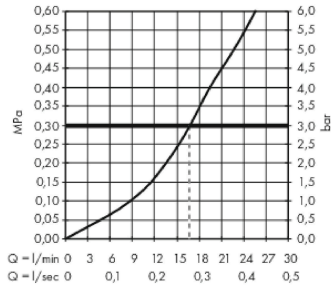

Metropol

Single lever shower mixer for exposed installation with lever handle

Surfaces: **Matt White** Article Number: **32560700**

Flowchart