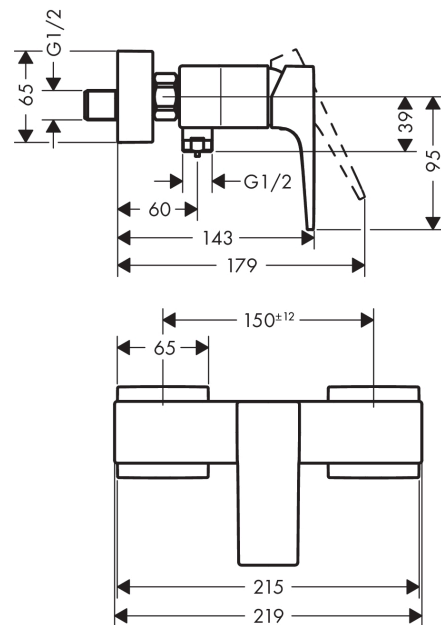

Scale drawing