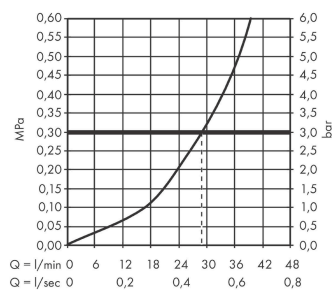

Metropol

Single lever shower mixer for concealed installation with lever handle for iBox universal

Surfaces: **Matt White** Article Number: **32565700**

Description

product features

- 1 function
- connection type: basic set
- maximum flow rate at 3 bar: 29,3 l/min
- ceramic cartridge
- min. operating pressure: 1 bar
- max. operating pressure: 10 bar
- temperature limitation adjustable
- with silencer

Design awards

Product image

Scale drawing

Flowchart

Metropol

Single lever shower mixer for concealed installation with lever handle for iBox universal

Surfaces: **Matt White** Article Number: **32565700**

Exploded Drawing