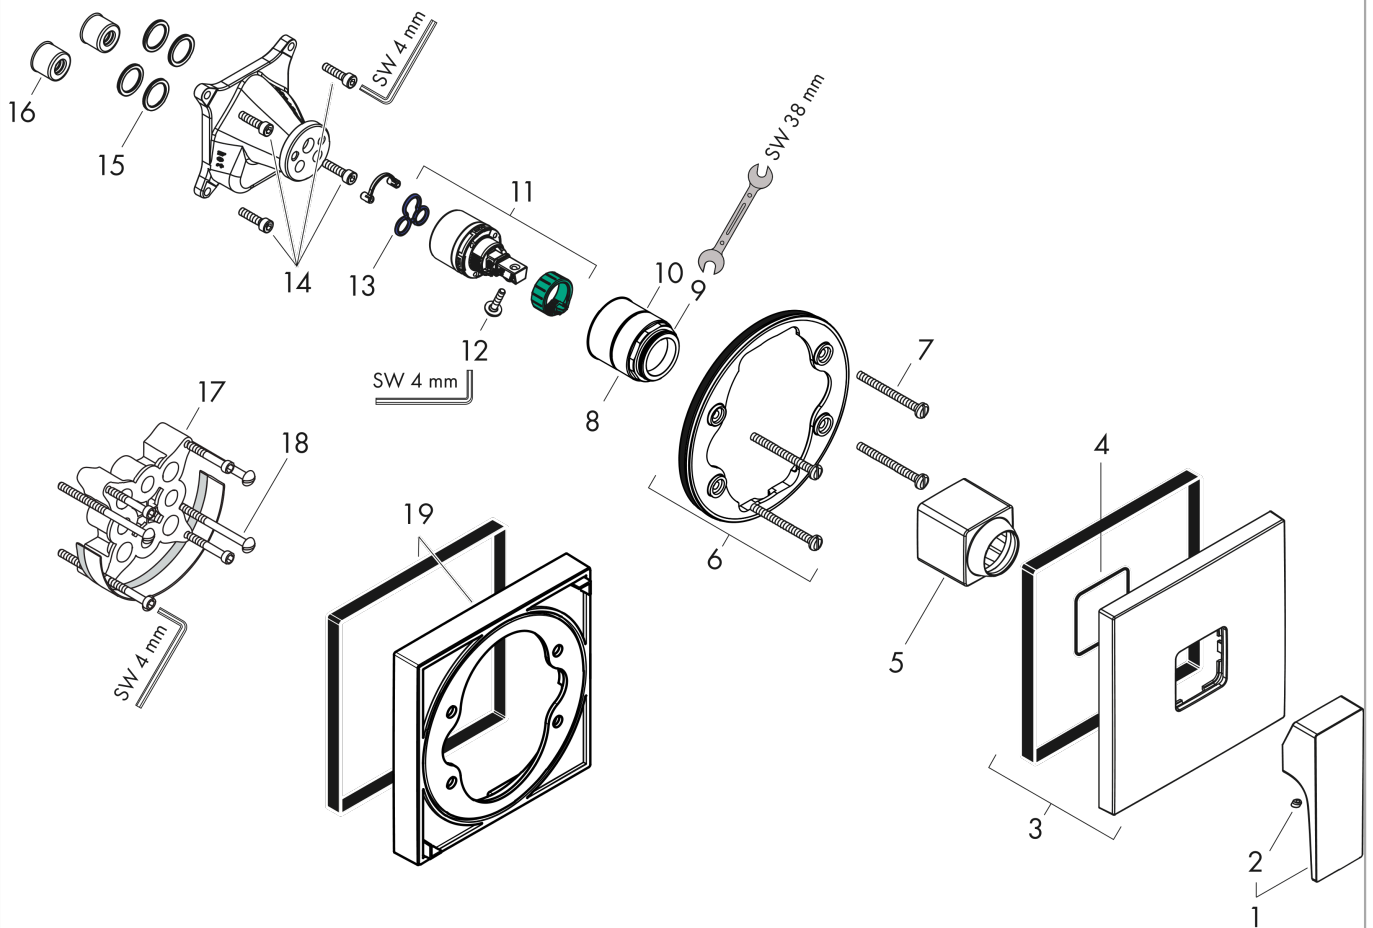

Metropol

Single lever shower mixer for concealed installation with lever handle for iBox universal

Surfaces: **Matt White** Article Number: **32565700**

Description

product features

- 1 function
- connection type: basic set
- maximum flow rate at 3 bar: 29,3 l/min
- ceramic cartridge
- min. operating pressure: 1 bar
- max. operating pressure: 10 bar
- temperature limitation adjustable
- with silencer

Design awards

Product image

Scale drawing

Flowchart

Metropol

Single lever shower mixer for concealed installation with lever handle for iBox universal

Surfaces: **Matt White** Article Number: **32565700**

Exploded Drawing

Year of production: >07/19

Metropol

Single lever shower mixer for concealed installation with lever handle for iBox universal

Surfaces: **Matt White** Article Number: **32565700**

Spare part list

Year of production: >07/19

Pos.	Description	Article Number	Price	PU
1	handle	93075700	-	1
2	screw cover	96338000	-	1
3	escutcheon 155 / 155 mm	93142700	-	1
4	O-ring 54x3	98436000	-	1
5	sleeve	93143700	-	1
6	holder for escutcheon	98793000	-	1
7	set of fixing screws	96454000	-	1
8	nut	98796000	-	1
9	O-ring 30x1,5	98433000	-	1
10	O-ring 39x1,5	98400000	-	1
11	cartridge, assy	92730000	-	1
12	locking screw for handle	95140000	-	1
13	seal	95008000	-	1
14	set of screws	96525000	-	1
15	O-ring 16x2	98133000	-	1
16	noise reduction	94073000	-	1
17	extension 25 mm	13595000	-	1
18	set of fixing screws	97747000	-	1
19	extension 22 mm	13593700	-	1
a	concealed item	01800180	-	1