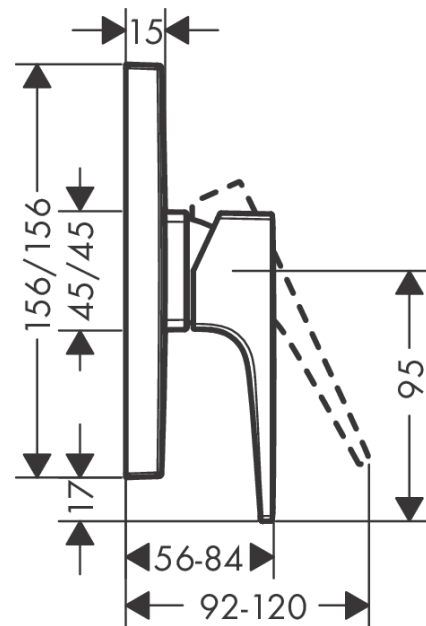

Metropol

Single lever shower mixer for concealed installation with lever handle for iBox universal

Surfaces: **Matt White** Article Number: **32565700**

Description

product features

- 1 function
- connection type: basic set
- maximum flow rate at 3 bar: 29,3 l/min
- ceramic cartridge
- min. operating pressure: 1 bar
- max. operating pressure: 10 bar
- temperature limitation adjustable
- with silencer

Design awards

Product image

Scale drawing

Flowchart

Metropol

Single lever shower mixer for concealed installation with lever handle for iBox universal

Surfaces: **Matt White** Article Number: **32565700**

Exploded Drawing

Year of production: >07/19

Metropol

Single lever shower mixer for concealed installation with lever handle for iBox universal

Surfaces: **Matt White** Article Number: **32565700**

Spare part list

Year of production: >07/19

Pos.	Description	Article Number	Price	PU
1	handle	93075700	-	1
2	screw cover	96338000	-	1
3	escutcheon 155 / 155 mm	93142700	-	1
4	O-ring 54x3	98436000	-	1
5	sleeve	93143700	-	1
6	holder for escutcheon	98793000	-	1
7	set of fixing screws	96454000	-	1
8	nut	98796000	-	1
9	O-ring 30x1,5	98433000	-	1
10	O-ring 39x1,5	98400000	-	1
11	cartridge, assy	92730000	-	1
12	locking screw for handle	95140000	-	1
13	seal	95008000	-	1
14	set of screws	96525000	-	1
15	O-ring 16x2	98133000	-	1
16	noise reduction	94073000	-	1
17	extension 25 mm	13595000	-	1
18	set of fixing screws	97747000	-	1
19	extension 22 mm	13593700	-	1
a	concealed item	01800180	-	1