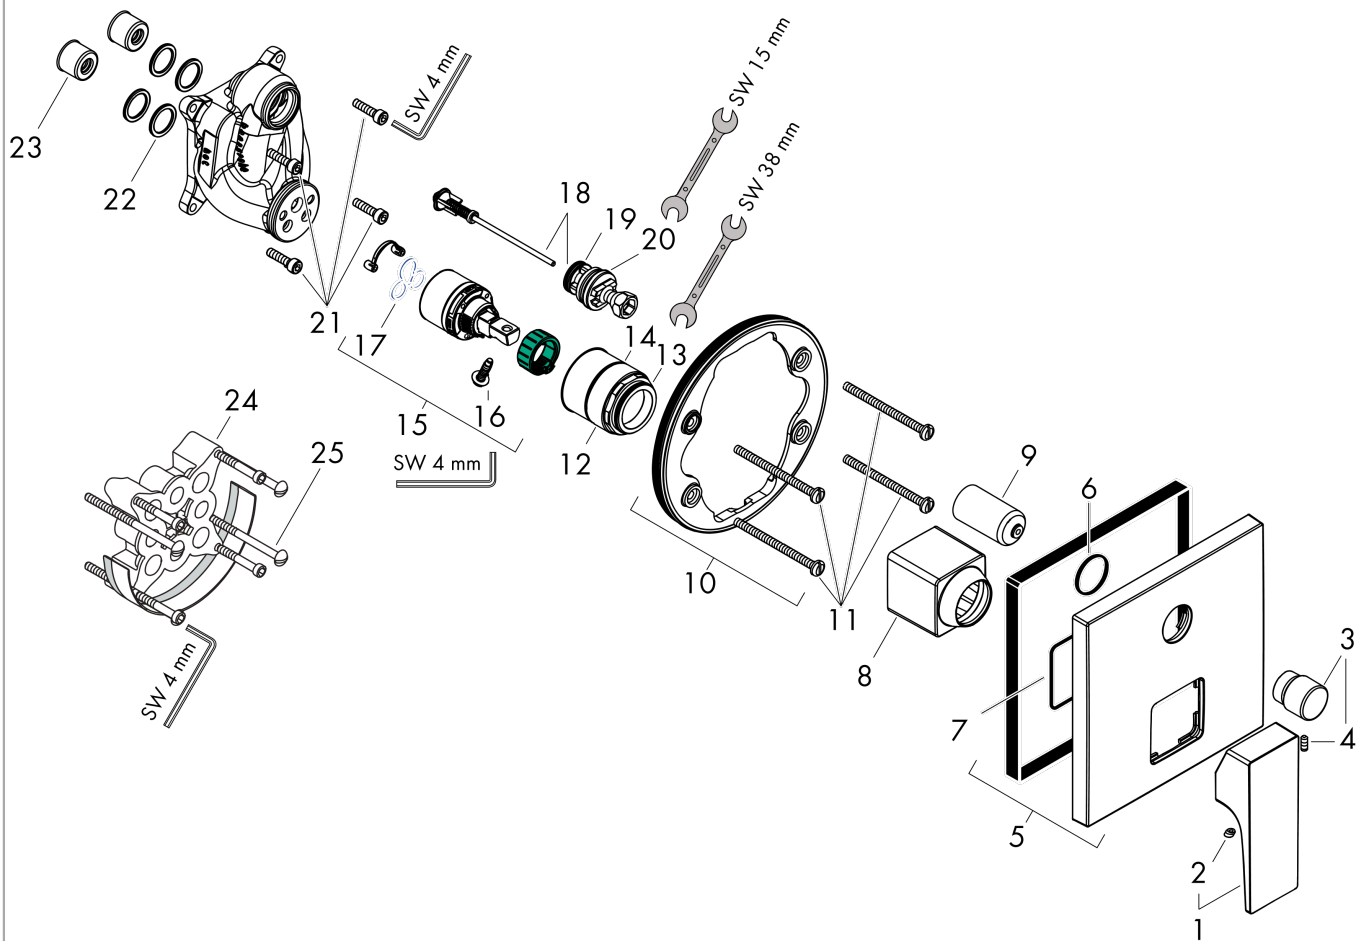

### Scale drawing

### Flowchart

**Metropol**

**Single lever bath mixer for concealed installation with lever handle for iBox universal**

Surfaces: **Matt White** Article Number: **32545700**

**Exploded Drawing**

Year of production: >11/19

### Spare part list

Year of production: >11/19

Pos.	Description	Article Number	Price	PU
1	handle	93075700	-	1
2	screw cover	96338000	-	1
3	hollow set screw M4x10	97667000	-	1
4	diverter knob	98795700	-	1
5	escutcheon 155 / 155 mm	93144700	-	1
6	O-ring 54x3	98436000	-	1
7	O-ring 23x3	98142000	-	1
8	sleeve	93143700	-	1
9	sleeve	98794700	-	1
10	holder for escutcheon	98793000	-	1
11	set of fixing screws	96454000	-	1
12	nut	98796000	-	1
13	O-ring 30x1,5	98433000	-	1
14	O-ring 39x1,5	98400000	-	1
15	cartridge, assy	92730000	-	1
16	locking screw for handle	95140000	-	1
17	seal	95008000	-	1
18	selector assy	95014000	-	1
19	O-ring 16x2,3	98207000	-	1
20	O-ring 20x2,5	92602000	-	1
21	set of screws	96525000	-	1
22	O-ring 16x2	98133000	-	1
23	noise reduction	94073000	-	1
24	extension 25 mm	13595000	-	1
25	set of fixing screws	97747000	-	1
a	concealed item	01800180	-	1