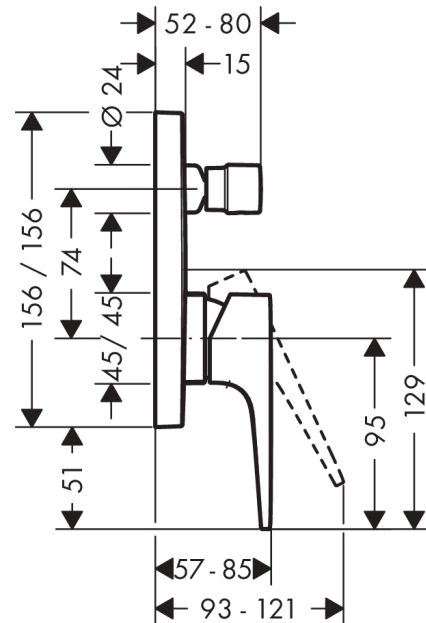

#### product features

- 2 functions
- connection type: basic set
- flow rate upper outlet: 21 l/min
- flow rate lower outlet: 29 l/min
- min. operating pressure: 1 bar
- max. operating pressure: 10 bar
- ceramic cartridge
- temperature limitation adjustable
- diverter with automatic resetting
- with silencer

### Scale drawing

### Spare part list

Year of production: >11/19

Pos.	Description	Article Number	Price	PU
1	handle	93075700	-	1
2	screw cover	96338000	-	1
3	hollow set screw M4x10	97667000	-	1
4	diverter knob	98795700	-	1
5	escutcheon 155 / 155 mm	93144700	-	1
6	O-ring 54x3	98436000	-	1
7	O-ring 23x3	98142000	-	1
8	sleeve	93143700	-	1
9	sleeve	98794700	-	1
10	holder for escutcheon	98793000	-	1
11	set of fixing screws	96454000	-	1
12	nut	98796000	-	1
13	O-ring 30x1,5	98433000	-	1
14	O-ring 39x1,5	98400000	-	1
15	cartridge, assy	92730000	-	1
16	locking screw for handle	95140000	-	1
17	seal	95008000	-	1
18	selector assy	95014000	-	1
19	O-ring 16x2,3	98207000	-	1
20	O-ring 20x2,5	92602000	-	1
21	set of screws	96525000	-	1
22	O-ring 16x2	98133000	-	1
23	noise reduction	94073000	-	1
24	extension 25 mm	13595000	-	1
25	set of fixing screws	97747000	-	1
a	concealed item	01800180	-	1