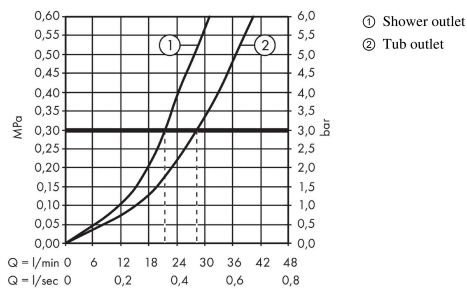

Metropol

Single lever bath mixer for concealed installation with lever handle for iBox universal

Surfaces: **Matt White** Article Number: **32545700**

Description

product features

- 2 functions
- connection type: basic set
- flow rate upper outlet: 21 l/min
- flow rate lower outlet: 29 l/min
- min. operating pressure: 1 bar
- max. operating pressure: 10 bar
- ceramic cartridge
- temperature limitation adjustable
- diverter with automatic resetting
- with silencer

Design awards

Product image

Scale drawing

Flowchart