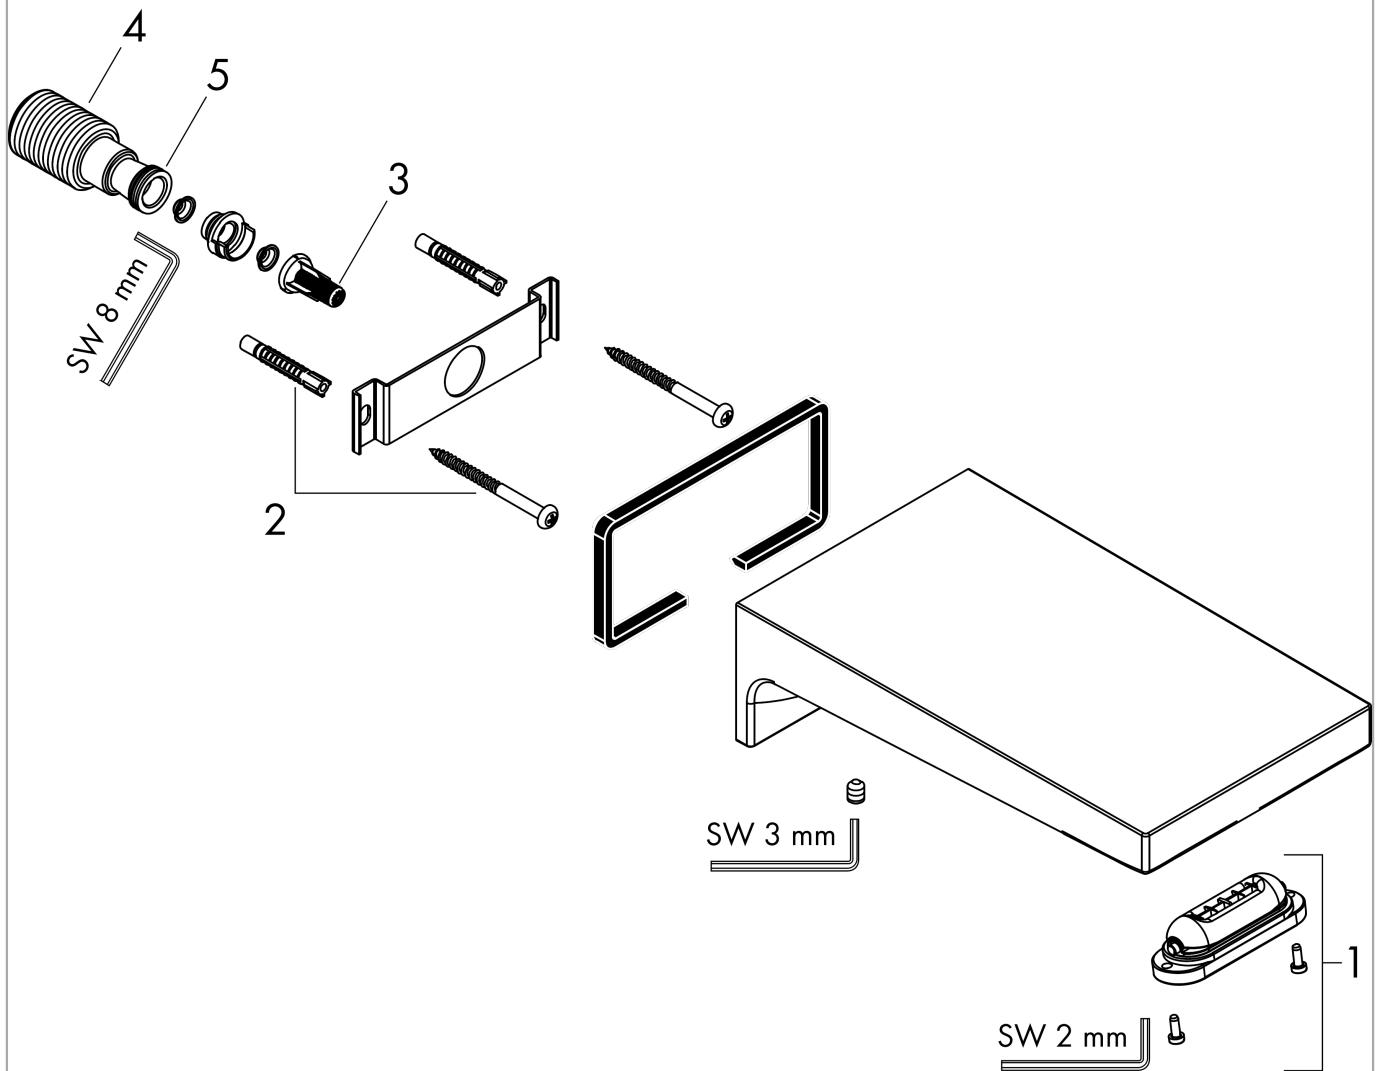

Metropol Bath spout

Surfaces: **Matt White** Article Number: **32543700**

Description

product features

- 1 function
- projection 185 mm
- wall-mounted
- maximum flow rate at 3 bar: 21 l/min
- connection dimension: DN20
- spray type: wide flood jet

Technology

Design awards

Product image

Scale drawing

Flowchart

Q = l/min 0 3 6 9 12 15 18 21 24 27 30
Q = l/sec 0 0,1 0,2 0,3 0,4 0,5

The consumption was measured in combination with the appropriate fittings (thermostat/mixer/ in-wall valve) to reflect actual application in practice.

**Metropol
Bath spout**

Surfaces: **Matt White**

Article Number: **32543700**

Exploded Drawing

Year of production: >11/19

**Metropol
Bath spout**

Surfaces: **Matt White** Article Number: **32543700**

Spare part list