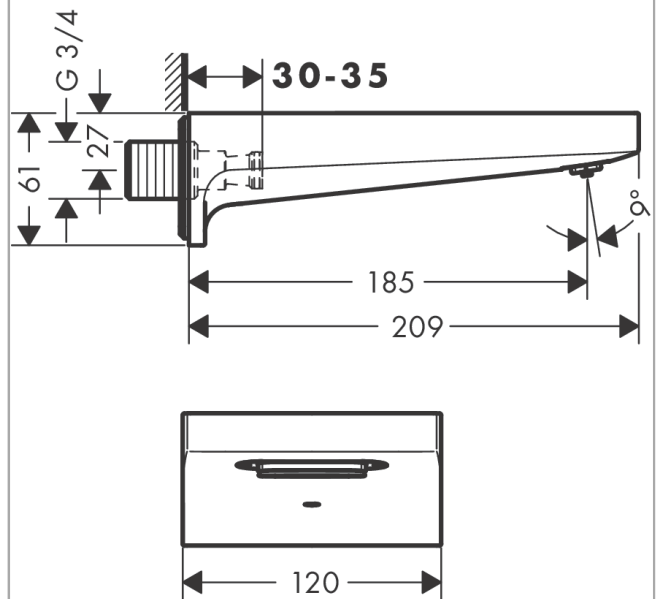

Metropol Bath spout

Surfaces: **Matt White** Article Number: **32543700**

Description

product features

- 1 function
- projection 185 mm
- wall-mounted
- maximum flow rate at 3 bar: 21 l/min
- connection dimension: DN20
- spray type: wide flood jet

Technology

Design awards

Product image

Scale drawing

Flowchart

Q = l/min 0 3 6 9 12 15 18 21 24 27 30
Q = l/sec 0 0,1 0,2 0,3 0,4 0,5

The consumption was measured in combination with the appropriate fittings (thermostat/mixer/ in-wall valve) to reflect actual application in practice.

**Metropol
Bath spout**

Surfaces: **Matt White**

Article Number: **32543700**

Exploded Drawing

Year of production: >11/19

**Metropol
Bath spout**

Surfaces: **Matt White** Article Number: **32543700**

Spare part list

Year of production: >11/19

Pos.	Description	Article Number	Price	PU
1	spray former	98561000	-	1
2	mounting set	40915000	-	1
3	filter insert	97708000	-	1
4	connecting thread G ³ / ₄	94286000	-	1
5	O-ring 13x2	98128000	-	1