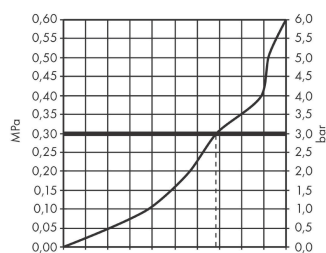

Technology

Design awards

Product image

Scale drawing

Flowchart

Q = l/min 0 3 6 9 12 15 18 21 24 27 30
Q = l/sec 0 0,1 0,2 0,3 0,4 0,5

The consumption was measured in combination with the appropriate fittings (thermostat/mixer/ in-wall valve) to reflect actual application in practice.