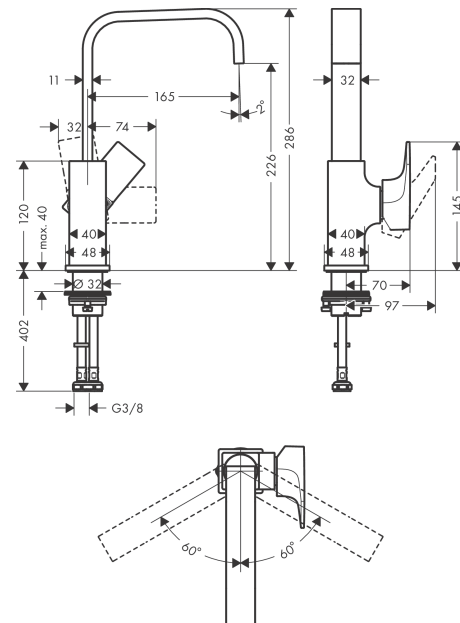

Scale drawing