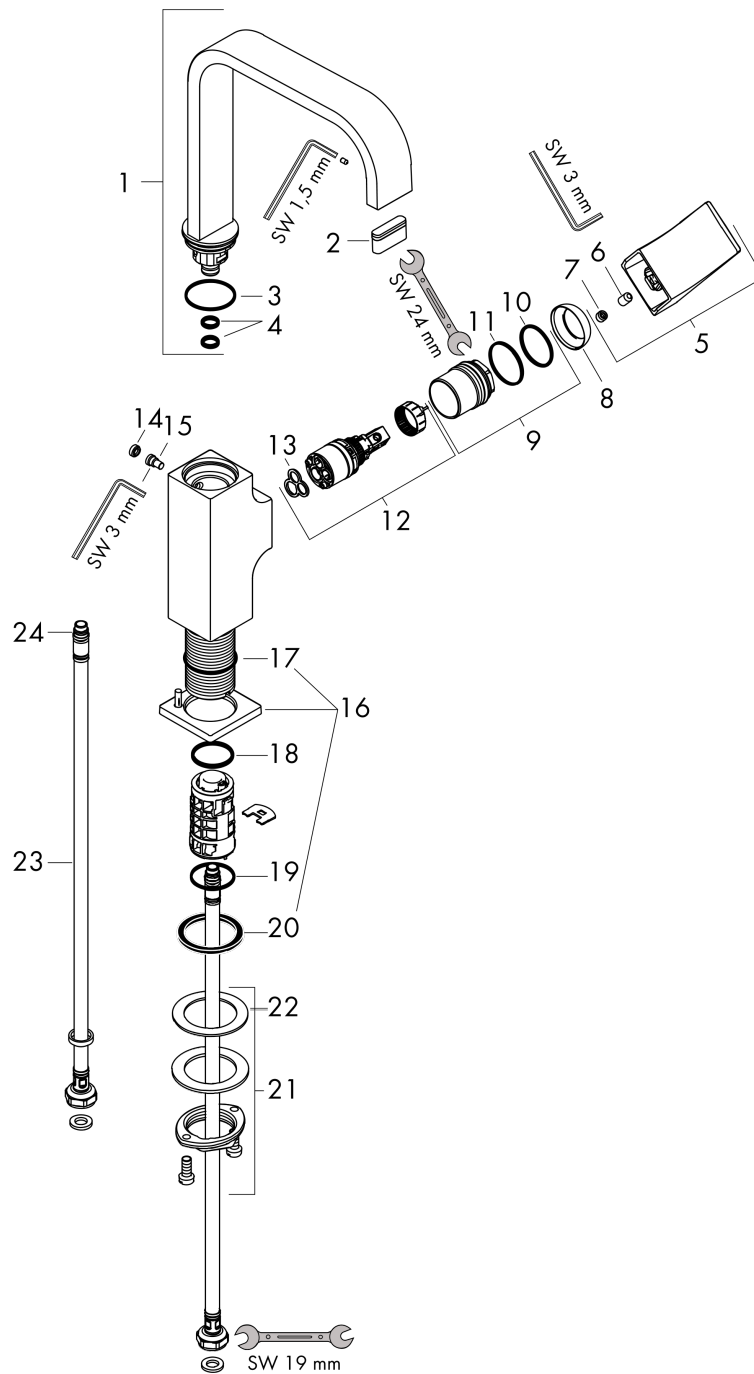

Metropol

Single lever basin mixer 230 with lever handle and push-open waste set

Surfaces: **Brushed Bronze** Article Number: **32511140**

Description

product features

- consists of: single lever basin mixer, waste set
- ComfortZone 230
- projection 165 mm
- swivel range 120°
- spray type: normal spray
- maximum flow rate at 3 bar: 5 l/min
- ceramic cartridge
- temperature limitation adjustable
- suitable for continuous flow water heaters
- push-open waste set G 1¼
- material waste set: metal
- connection type: G ¾ connections
- connection dimension: DN15
- handle position on the side: bottom-side at the base body (not suitable for wash bowls)

Metropol

Single lever basin mixer 230 with lever handle and push-open waste set

Surfaces: **Brushed Bronze** Article Number: **32511140**

Exploded Drawing

Year of production: >07/19

Metropol

Single lever basin mixer 230 with lever handle and push-open waste set

Surfaces: **Brushed Bronze** Article Number: **32511140**

Spare part list

Year of production: >07/19

Pos.	Description	Article Number	Price	PU
1	spout 165 mm	93084140	-	1
2	spray former	93085000	-	1
3	O-ring 30x1,5	98433000	-	1
4	O-ring 8x2	98112000	-	1
5	handle	93082140	-	1
6	hollow set screw M6x10 DIN 916	96029000	-	1
7	screw cover	95704000	-	1
8	flange	95493140	-	1
9	nut	93086000	-	1
10	O-Ring 22x2	98185000	-	1
11	O-ring 27x1,5	92527000	-	1
12	cartridge, assy	97685000	-	1
13	seal	98865000	-	1
14	plug	93087000	-	1
15	screw	93088000	-	1
16	escutcheon	93048140	-	1
17	O-ring 32x1,5	92936000	-	1
18	O-ring 24x2	98388000	-	1
19	O-ring 26x1,5	98390000	-	1
20	flat seal	98749000	-	1
21	fixing set (Ø 32)	13961000	-	1
22	lever collar	97548000	-	1
23	connection hose 450 mm M8x0,75 G3/8	97206000	-	1
24	O-ring 6,6x1,6	93019000	-	1
a	push-open waste set	50100140	-	1
b	fixation extension 35 mm	13898000	-	1