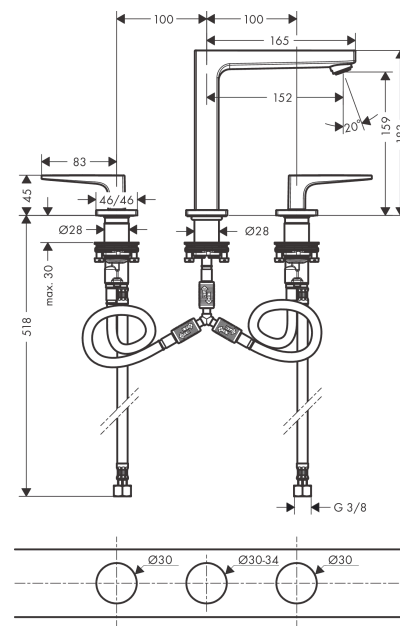

Metropol

3-hole basin mixer 160 with lever handles and push-open waste set

Surfaces: **Brushed Bronze** Article Number: **32515140**

Description

product features

- consists of: 3-hole basin mixer, waste set
- ComfortZone 160
- projection 152 mm
- maximum flow rate at 3 bar: 5 l/min
- ceramic valves hot/ cold 90°
- suitable for continuous flow water heaters
- push-open waste set G 1¼
- material waste set: metal
- connection type: G ¾ connections
- connection dimension: DN15

Technology

Design awards

Product image

Scale drawing

Flowchart

Metropol

3-hole basin mixer 160 with lever handles and push-open waste set

Surfaces: **Brushed Bronze** Article Number: **32515140**

Exploded Drawing

Year of production: >07/19

Metropol

3-hole basin mixer 160 with lever handles and push-open waste set

Surfaces: **Brushed Bronze** Article Number: **32515140**

Spare part list

Year of production: >07/19

Pos.	Description	Article Number	Price	PU
1	handle for cold water	92917140	-	1
2	handle for hot water	92916140	-	1
3	O-Ring 14x1,5	98201000	-	1
4	escutcheon	92915140	-	1
5	O-ring 33x2,5	92907000	-	1
6	handle fixing set	98932000	-	1
7	shut off unit left closing	95366000	-	1
8	shut off unit right closing	98817000	-	1
9	connection hose 400 mm M10x1	92914000	-	1
10	connection hose 450 mm M8x0,75 G3/8	97206000	-	1
11	O-ring 7x1,5	98422000	-	1
12	sealing set	95581000	-	1
13	fixing set (Ø 28)	92909000	-	1
14	spout 160 mm	93158140	-	1
15	aerator M24x1 (5 l/min)	92996000	-	1
16	service tool	95661000	-	1
17	O-ring 21x1,5	98219000	-	1
18	escutcheon for spout	92906140	-	1
19	connection hose 200 mm M10x1	92913000	-	1
20	flat seal	98749000	-	1
21	O-ring 26x4	92191000	-	1
22	hose connection angel	92905000	-	1
a	push-open waste set	50100140	-	1