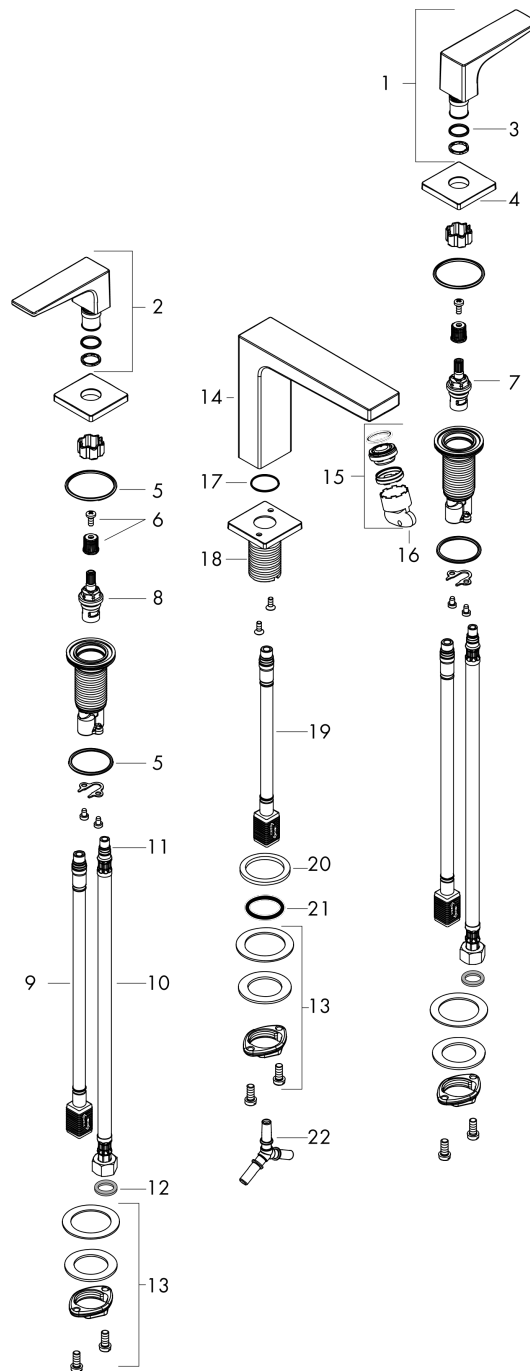

Metropol

3-hole basin mixer 160 with lever handles and push-open waste set

Surfaces: **Brushed Bronze** Article Number: **32515140**

Description

product features

- consists of: 3-hole basin mixer, waste set
- ComfortZone 160
- projection 152 mm
- maximum flow rate at 3 bar: 5 l/min
- ceramic valves hot/ cold 90°
- suitable for continuous flow water heaters
- push-open waste set G 1¼
- material waste set: metal
- connection type: G ¾ connections
- connection dimension: DN15

Technology

Design awards

Product image

Scale drawing

Flowchart

Metropol

3-hole basin mixer 160 with lever handles and push-open waste set

Surfaces: **Brushed Bronze** Article Number: **32515140**

Exploded Drawing

Year of production: >07/19

Metropol

3-hole basin mixer 160 with lever handles and push-open waste set

Surfaces: **Brushed Bronze** Article Number: **32515140**

Spare part list

Year of production: >07/19

Pos.	Description	Article Number	Price	PU
1	handle for cold water	92917140	-	1
2	handle for hot water	92916140	-	1
3	O-Ring 14x1,5	98201000	-	1
4	escutcheon	92915140	-	1
5	O-ring 33x2,5	92907000	-	1
6	handle fixing set	98932000	-	1
7	shut off unit left closing	95366000	-	1
8	shut off unit right closing	98817000	-	1
9	connection hose 400 mm M10x1	92914000	-	1
10	connection hose 450 mm M8x0,75 G3/8	97206000	-	1
11	O-ring 7x1,5	98422000	-	1
12	sealing set	95581000	-	1
13	fixing set (Ø 28)	92909000	-	1
14	spout 160 mm	93158140	-	1
15	aerator M24x1 (5 l/min)	92996000	-	1
16	service tool	95661000	-	1
17	O-ring 21x1,5	98219000	-	1
18	escutcheon for spout	92906140	-	1
19	connection hose 200 mm M10x1	92913000	-	1
20	flat seal	98749000	-	1
21	O-ring 26x4	92191000	-	1
22	hose connection angel	92905000	-	1
a	push-open waste set	50100140	-	1