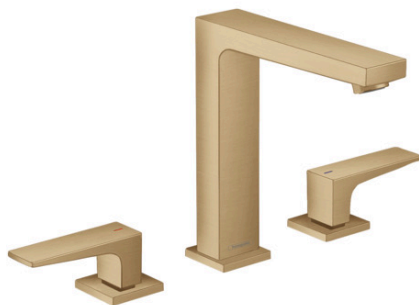

Metropol

3-hole basin mixer 160 with lever handles and push-open waste set

Surfaces: **Brushed Bronze** Article Number: **32515140**

Description

product features

- consists of: 3-hole basin mixer, waste set
- ComfortZone 160
- projection 152 mm
- maximum flow rate at 3 bar: 5 l/min
- ceramic valves hot/ cold 90°
- suitable for continuous flow water heaters
- push-open waste set G 1¼
- material waste set: metal
- connection type: G ¾ connections
- connection dimension: DN15

Technology

Design awards

Product image

Scale drawing

Flowchart

Metropol

3-hole basin mixer 160 with lever handles and push-open waste set

Surfaces: **Brushed Bronze** Article Number: **32515140**

Exploded Drawing

Year of production: >07/19

Metropol

3-hole basin mixer 160 with lever handles and push-open waste set

Surfaces: **Brushed Bronze** Article Number: **32515140**

Spare part list

Year of production: >07/19