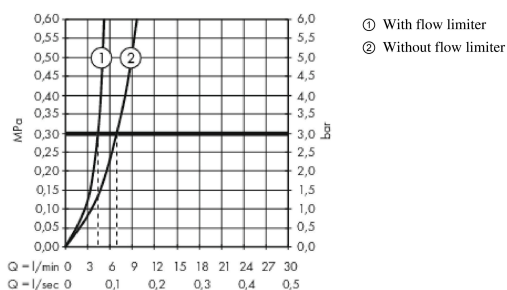

Metropol

3-hole basin mixer 160 with lever handles and push-open waste set

Surfaces: **Brushed Bronze** Article Number: **32515140**

Description

product features

- consists of: 3-hole basin mixer, waste set
- ComfortZone 160
- projection 152 mm
- maximum flow rate at 3 bar: 5 l/min
- ceramic valves hot/ cold 90°
- suitable for continuous flow water heaters
- push-open waste set G 1¼
- material waste set: metal
- connection type: G ¾ connections
- connection dimension: DN15

Technology

Design awards

Product image

Scale drawing

Flowchart

Metropol

3-hole basin mixer 160 with lever handles and push-open waste set

Surfaces: **Brushed Bronze** Article Number: **32515140**