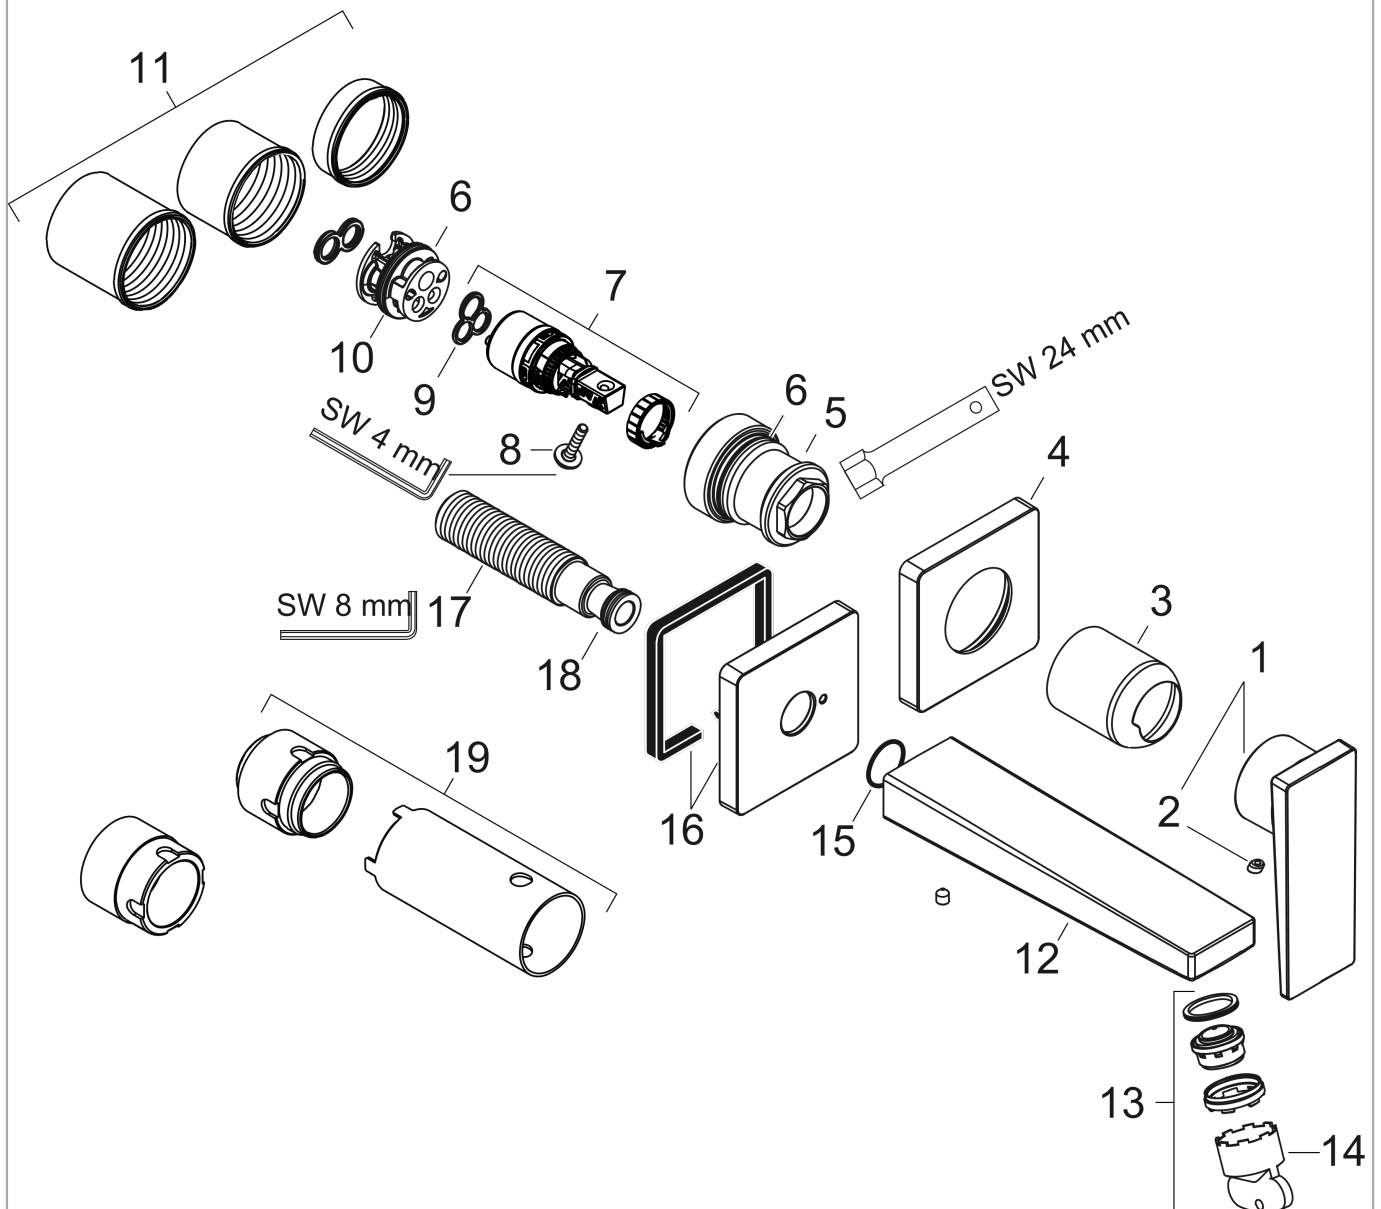

### Scale drawing

**Metropol**  
**Single lever basin mixer for concealed installation wall-mounted with lever handle and spout**  
**22,5 cm**  
 Surfaces: **Brushed Bronze** Article Number: **32526140**

**Flowchart**

**Metropol**  
**Single lever basin mixer for concealed installation wall-mounted with lever handle and spout**  
**22,5 cm**  
 Surfaces: **Brushed Bronze** Article Number: **32526140**

**Exploded Drawing**

Year of production: >07/19

**Metropol**  
**Single lever basin mixer for concealed installation wall-mounted with lever handle and spout**  
**22,5 cm**  
 Surfaces: **Brushed Bronze** Article Number: **32526140**

### Spare part list

Year of production: >07/19

Pos.	Description	Article Number	Price	PU
1	handle	93163140	-	1
2	screw cover	96338000	-	1
3	sleeve	93053140	-	1
4	escutcheon for handle	93161140	-	1
5	nut	93141000	-	1
6	O-ring 26x2	98147000	-	1
7	cartridge, assy	97685000	-	1
8	locking screw for handle	95140000	-	1
9	seal	98865000	-	1
10	adapter for cartridge	95634000	-	1
11	fixing set	97971000	-	1
12	spout 225 mm	93166140	-	1
13	aerator M24x1 (5 l/min)	92996000	-	1
14	service tool	95661000	-	1
15	O-ring 18x1,5	98231000	-	1
16	escutcheon for spout	93162140	-	1
17	connecting thread G½	95626000	-	1
18	O-ring 13x2	98128000	-	1
19	extension set 25 mm for 13622180	31971000	-	1
a	base body	13622180	-	1
b	waste	50001140	-	1
c	adapter for exchanged connections	93819000	-	1