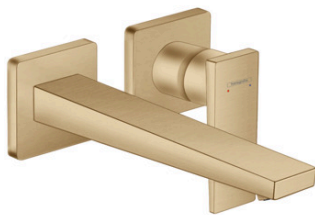

## Metropol

Single lever basin mixer for concealed installation wall-mounted with lever handle and spout  
22,5 cm

Surfaces: **Brushed Bronze** Article Number: **32526140**

#### product features

- consists of: single lever basin mixer for concealed installation wall-mounted, waste set
- projection 225 mm
- spray type: normal spray
- maximum flow rate at 3 bar: 5 l/min
- ceramic cartridge
- temperature limitation adjustable
- suitable for continuous flow water heaters
- non-closing waste set
- material waste set: metal
- connection type: basic set
- connection dimension: DN15
- handle can be positioned on the right or left, depends on the basic set installation

### Scale drawing

**Metropol**  
**Single lever basin mixer for concealed installation wall-mounted with lever handle and spout**  
**22,5 cm**  
 Surfaces: **Brushed Bronze** Article Number: **32526140**

**Flowchart**

**Metropol**  
**Single lever basin mixer for concealed installation wall-mounted with lever handle and spout**  
**22,5 cm**  
 Surfaces: **Brushed Bronze** Article Number: **32526140**

**Exploded Drawing**