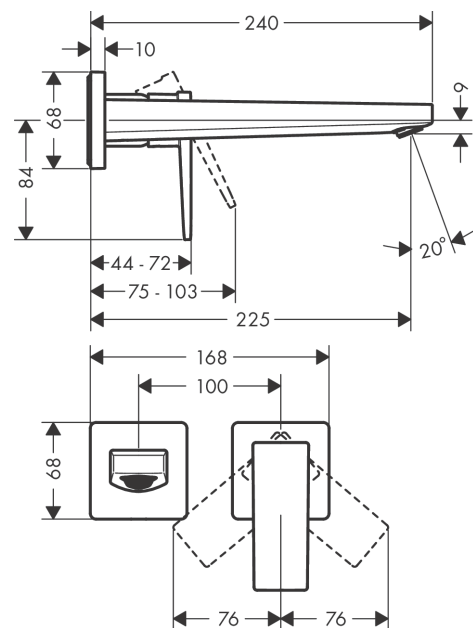

#### product features

- consists of: single lever basin mixer for concealed installation wall-mounted, waste set
- projection 225 mm
- spray type: normal spray
- maximum flow rate at 3 bar: 5 l/min
- ceramic cartridge
- temperature limitation adjustable
- suitable for continuous flow water heaters
- non-closing waste set
- material waste set: metal
- connection type: basic set
- connection dimension: DN15
- handle can be positioned on the right or left, depends on the basic set installation

### Scale drawing

**Metropol**  
**Single lever basin mixer for concealed installation wall-mounted with lever handle and spout**  
**22,5 cm**  
 Surfaces: **Brushed Bronze** Article Number: **32526140**

**Flowchart**

**Metropol**  
**Single lever basin mixer for concealed installation wall-mounted with lever handle and spout**  
**22,5 cm**  
 Surfaces: **Brushed Bronze** Article Number: **32526140**

**Exploded Drawing**