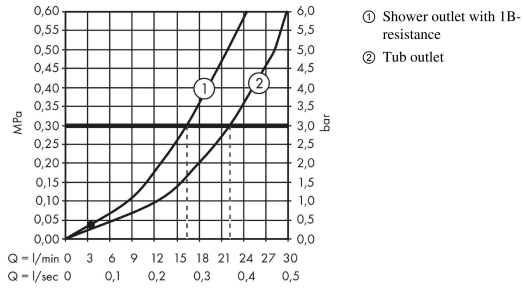

Metropol

Single lever bath mixer for exposed installation with lever handle

Surfaces: **Brushed Bronze** Article Number: **32540140**

Description

product features

- 2 functions
- projection 180 mm
- connection type: s-shaped connections
- centre distance: 150 ± 12 mm
- spray type mixer: normal spray
- flow rate for bath spout at 3 bar: 22 l/min
- flow rate of hand shower at 3 bar: 16 l/min
- min. operating pressure: 1 bar
- max. operating pressure: 10 bar
- ceramic cartridge
- temperature limitation adjustable
- diverter with automatic resetting
- protected against backflow, according to DIN EN 1717
- suitable for continuous flow water heaters
- connection dimension: DN15

Technology

Design awards

Product image

Scale drawing

Metropol

Single lever bath mixer for exposed installation with lever handle

Surfaces: **Brushed Bronze** Article Number: **32540140**

Flowchart