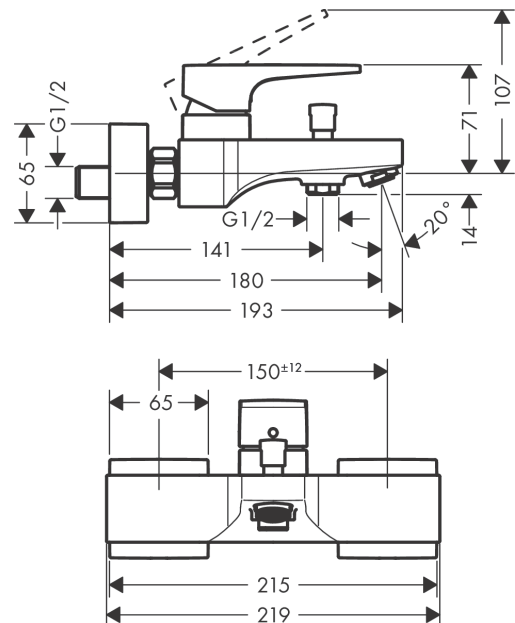

Metropol

Single lever bath mixer for exposed installation with lever handle

Surfaces: **Brushed Bronze** Article Number: **32540140**

Description

product features

- 2 functions
- projection 180 mm
- connection type: s-shaped connections
- centre distance: 150 ± 12 mm
- spray type mixer: normal spray
- flow rate for bath spout at 3 bar: 22 l/min
- flow rate of hand shower at 3 bar: 16 l/min
- min. operating pressure: 1 bar
- max. operating pressure: 10 bar
- ceramic cartridge
- temperature limitation adjustable
- diverter with automatic resetting
- protected against backflow, according to DIN EN 1717
- suitable for continuous flow water heaters
- connection dimension: DN15

Technology

Design awards

Product image

Scale drawing

Metropol

Single lever bath mixer for exposed installation with lever handle

Surfaces: **Brushed Bronze** Article Number: **32540140**

Flowchart

Metropol

Single lever bath mixer for exposed installation with lever handle

Surfaces: **Brushed Bronze** Article Number: **32540140**

Exploded Drawing

Year of production: >07/19

Metropol

Single lever bath mixer for exposed installation with lever handle

Surfaces: **Brushed Bronze** Article Number: **32540140**

Spare part list

Year of production: >07/19

Pos.	Description	Article Number	Price	PU
1	handle	93075140	-	1
2	screw cover	96338000	-	1
3	flange	93078140	-	1
4	nut	93079000	-	1
5	O-Ring 30x2	98186000	-	1
6	O-ring 33x1,5	98164000	-	1
7	cartridge, assy	92730000	-	1
8	locking screw for handle	95140000	-	1
9	seal	95008000	-	1
10	diverter knob	97981140	-	1
11	sleeve	97979140	-	1
12	selector	97978000	-	1
13	aerator M24x1 (30 l/min)	96512140	-	1
14	set of nuts	96157140	-	1
15	connecting thread	97220000	-	1
16	O-ring 15x2	98163000	-	1
17	filter packing	96922000	-	1
18	escutcheon	93077140	-	1
19	set of S-unions (±12 mm)	94140000	-	1
20	noise reduction	96429000	-	1