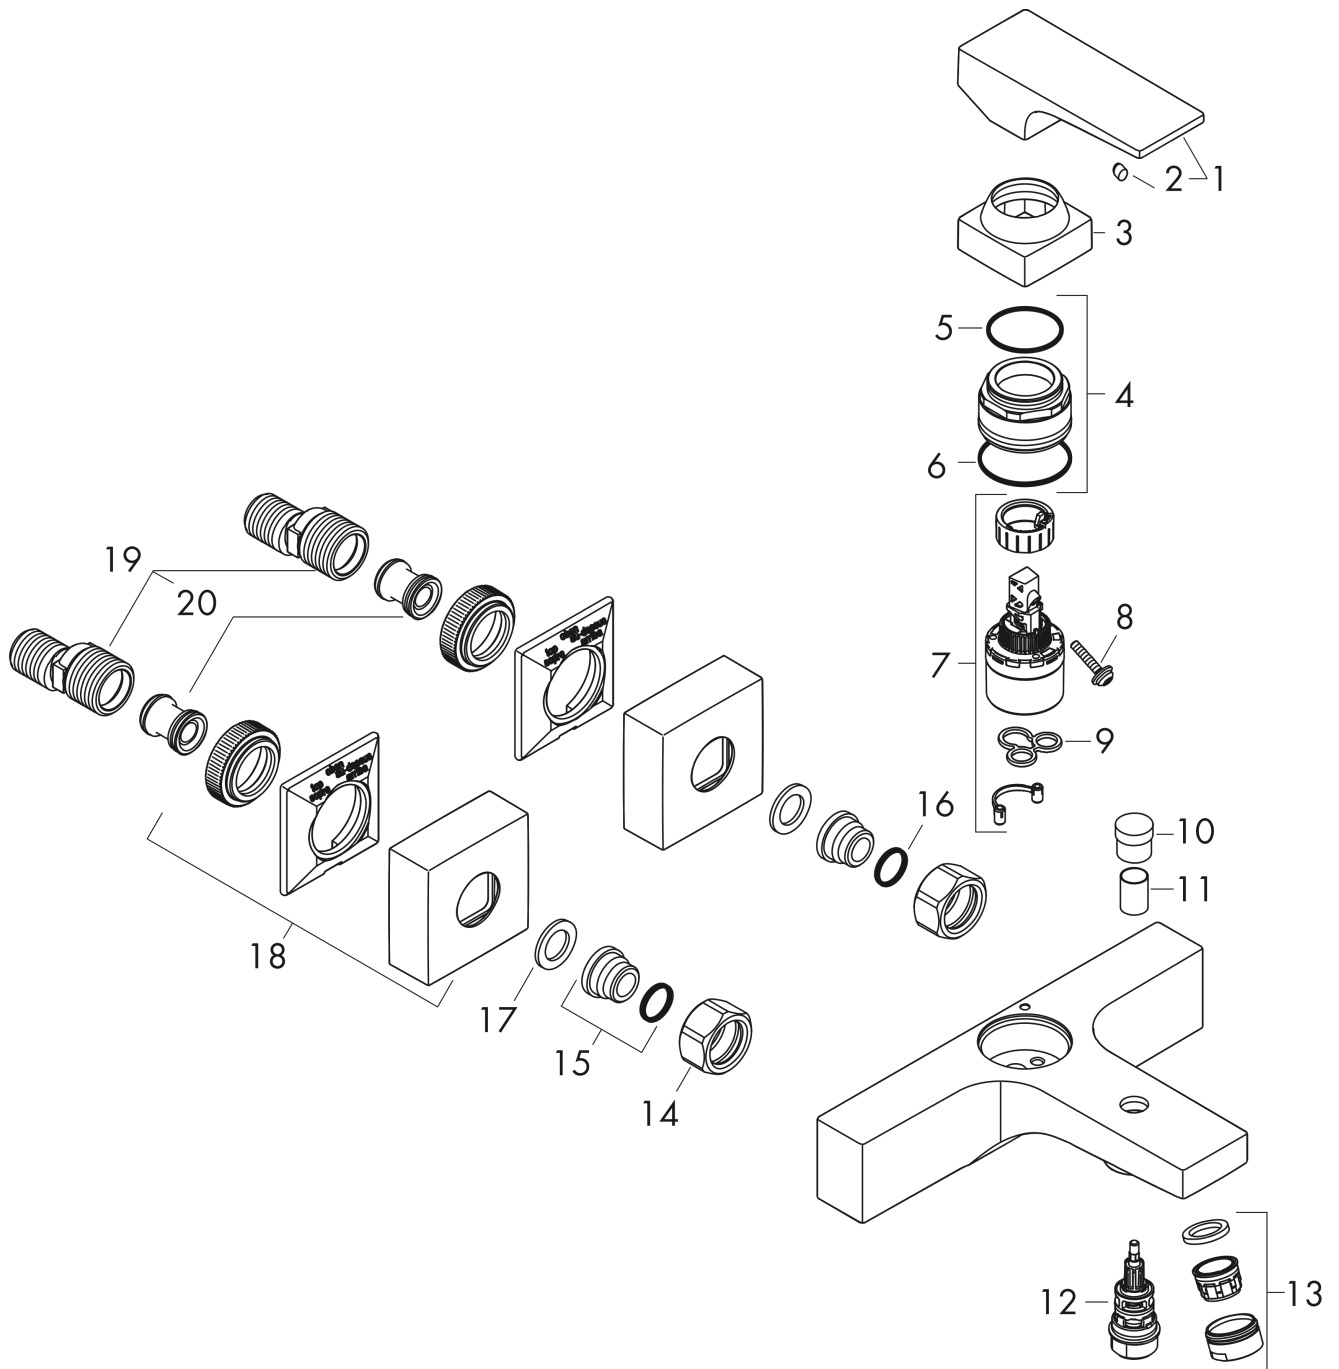

Metropol

Single lever bath mixer for exposed installation with lever handle

Surfaces: **Brushed Bronze** Article Number: **32540140**

Description

product features

- 2 functions
- projection 180 mm
- connection type: s-shaped connections
- centre distance: 150 ± 12 mm
- spray type mixer: normal spray
- flow rate for bath spout at 3 bar: 22 l/min
- flow rate of hand shower at 3 bar: 16 l/min
- min. operating pressure: 1 bar
- max. operating pressure: 10 bar
- ceramic cartridge
- temperature limitation adjustable
- diverter with automatic resetting
- protected against backflow, according to DIN EN 1717
- suitable for continuous flow water heaters
- connection dimension: DN15

Technology

Design awards

Product image

Scale drawing

Metropol

Single lever bath mixer for exposed installation with lever handle

Surfaces: **Brushed Bronze** Article Number: **32540140**

Flowchart

Metropol

Single lever bath mixer for exposed installation with lever handle

Surfaces: **Brushed Bronze** Article Number: **32540140**

Exploded Drawing

Year of production: >07/19

Metropol

Single lever bath mixer for exposed installation with lever handle

Surfaces: **Brushed Bronze** Article Number: **32540140**

Spare part list

Year of production: >07/19

Pos.	Description	Article Number	Price	PU
1	handle	93075140	-	1
2	screw cover	96338000	-	1
3	flange	93078140	-	1
4	nut	93079000	-	1
5	O-Ring 30x2	98186000	-	1
6	O-ring 33x1,5	98164000	-	1
7	cartridge, assy	92730000	-	1
8	locking screw for handle	95140000	-	1
9	seal	95008000	-	1
10	diverter knob	97981140	-	1
11	sleeve	97979140	-	1
12	selector	97978000	-	1
13	aerator M24x1 (30 l/min)	96512140	-	1
14	set of nuts	96157140	-	1
15	connecting thread	97220000	-	1
16	O-ring 15x2	98163000	-	1
17	filter packing	96922000	-	1
18	escutcheon	93077140	-	1
19	set of S-unions (±12 mm)	94140000	-	1
20	noise reduction	96429000	-	1