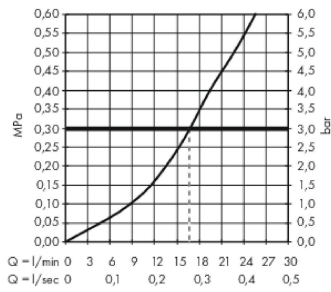

Metropol

Single lever shower mixer for exposed installation with lever handle

Surfaces: **Brushed Bronze** Article Number: **32560140**

Flowchart