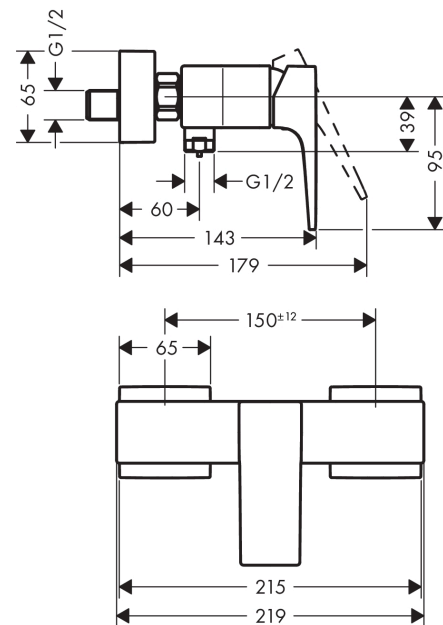

Metropol

Single lever shower mixer for exposed installation with lever handle

Surfaces: **Brushed Bronze** Article Number: **32560140**

Description

product features

- 1 function
- connection type: s-shaped connections
- centre distance: 150 ± 12 mm
- maximum flow rate at 3 bar: 16 l/min
- flow rate of hand shower at 3 bar: 16 l/min
- ceramic cartridge
- min. operating pressure: 1 bar
- max. operating pressure: 10 bar
- temperature limitation adjustable
- non-return valve
- with silencer
- hose connection DN15
- connection dimension: DN15

Design awards

Product image

Scale drawing

Metropol

Single lever shower mixer for exposed installation with lever handle

Surfaces: **Brushed Bronze** Article Number: **32560140**

Flowchart

Metropol

Single lever shower mixer for exposed installation with lever handle

Surfaces: **Brushed Bronze** Article Number: **32560140**

Exploded Drawing

Year of production: >07/19

Metropol

Single lever shower mixer for exposed installation with lever handle

Surfaces: **Brushed Bronze** Article Number: **32560140**

Spare part list

Year of production: >07/19

Pos.	Description	Article Number	Price	PU
1	handle	93075140	-	1
2	screw cover	96338000	-	1
3	flange	97406140	-	1
4	nut	97209000	-	1
5	O-Ring 32x2	98193000	-	1
6	cartridge, assy	92730000	-	1
7	locking screw for handle	95140000	-	1
8	seal	95008000	-	1
9	Hose Connection	96044140	-	1
10	O-ring 14x2	98129000	-	1
11	set of non return valves DW 15	94074000	-	1
12	set of nuts	96157140	-	1
13	connecting thread	97220000	-	1
14	O-ring 15x2	98163000	-	1
15	filter packing	96922000	-	1
16	escutcheon	93077140	-	1
17	set of S-unions (±12 mm)	94140000	-	1
18	noise reduction	96429000	-	1