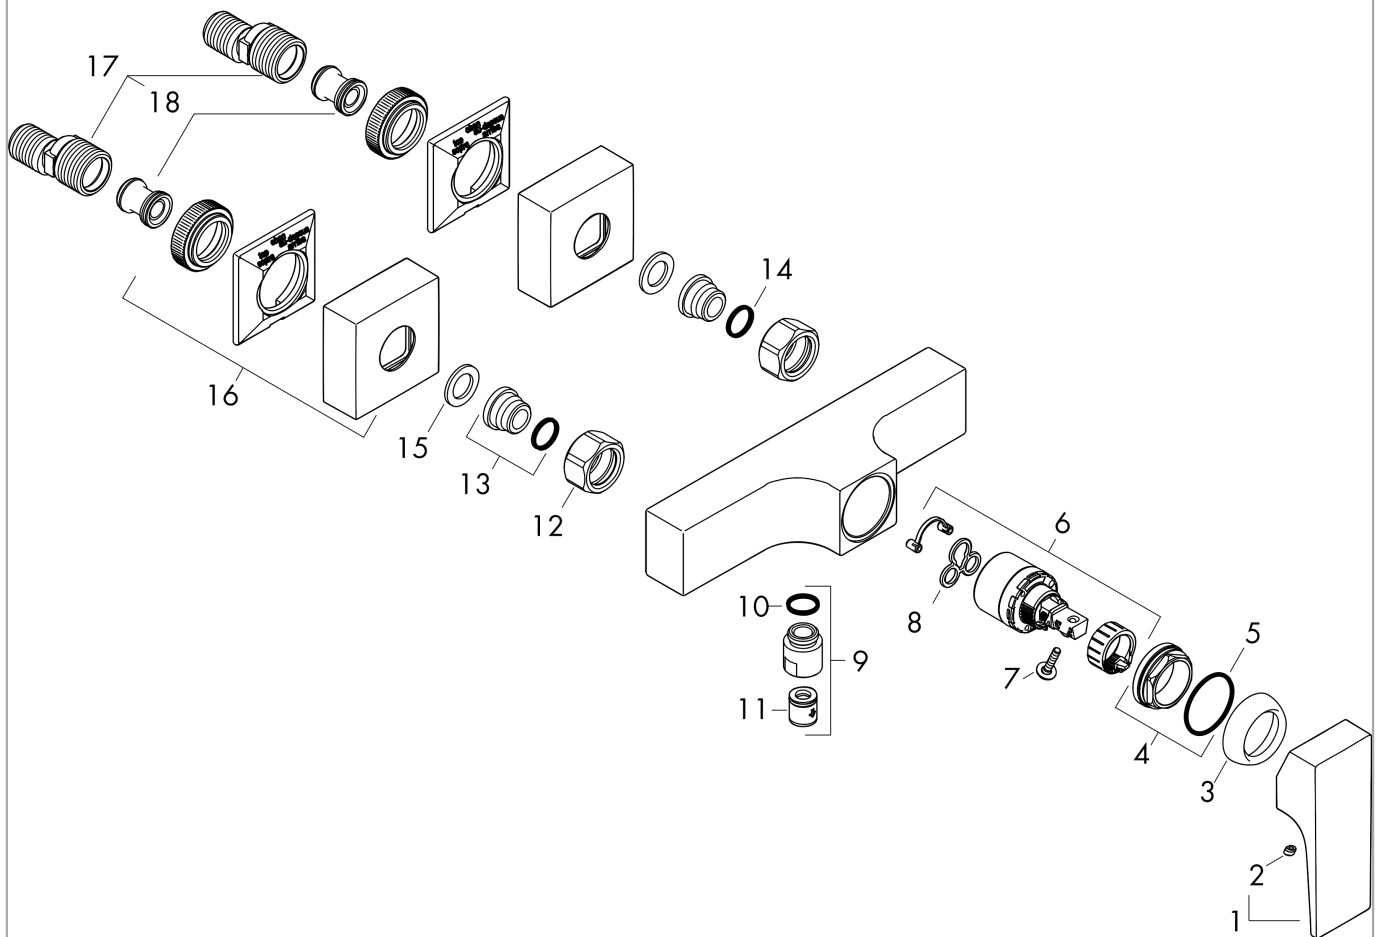

Metropol

Single lever shower mixer for exposed installation with lever handle

Surfaces: **Brushed Bronze** Article Number: **32560140**

Description

product features

- 1 function
- connection type: s-shaped connections
- centre distance: 150 ± 12 mm
- maximum flow rate at 3 bar: 16 l/min
- flow rate of hand shower at 3 bar: 16 l/min
- ceramic cartridge
- min. operating pressure: 1 bar
- max. operating pressure: 10 bar
- temperature limitation adjustable
- non-return valve
- with silencer
- hose connection DN15
- connection dimension: DN15

Design awards

Product image

Scale drawing

Metropol

Single lever shower mixer for exposed installation with lever handle

Surfaces: **Brushed Bronze** Article Number: **32560140**

Flowchart

Metropol

Single lever shower mixer for exposed installation with lever handle

Surfaces: **Brushed Bronze** Article Number: **32560140**

Exploded Drawing

Year of production: >07/19

Metropol

Single lever shower mixer for exposed installation with lever handle

Surfaces: **Brushed Bronze** Article Number: **32560140**

Spare part list

Year of production: >07/19

Pos.	Description	Article Number	Price	PU
1	handle	93075140	-	1
2	screw cover	96338000	-	1
3	flange	97406140	-	1
4	nut	97209000	-	1
5	O-Ring 32x2	98193000	-	1
6	cartridge, assy	92730000	-	1
7	locking screw for handle	95140000	-	1
8	seal	95008000	-	1
9	Hose Connection	96044140	-	1
10	O-ring 14x2	98129000	-	1
11	set of non return valves DW 15	94074000	-	1
12	set of nuts	96157140	-	1
13	connecting thread	97220000	-	1
14	O-ring 15x2	98163000	-	1
15	filter packing	96922000	-	1
16	escutcheon	93077140	-	1
17	set of S-unions (±12 mm)	94140000	-	1
18	noise reduction	96429000	-	1