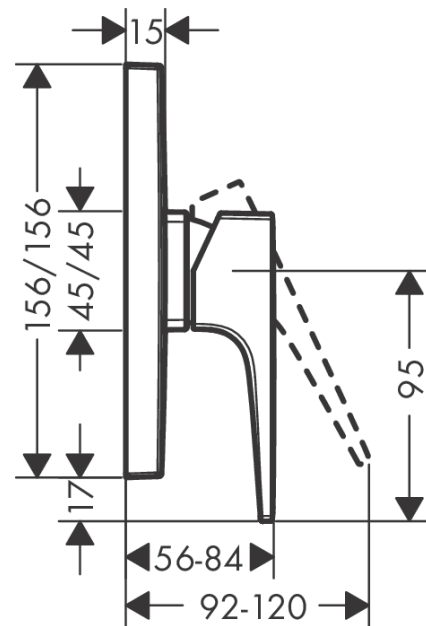

Metropol

Single lever shower mixer for concealed installation with lever handle for iBox universal

Surfaces: **Brushed Bronze** Article Number: **32565140**

Description

product features

- 1 function
- connection type: basic set
- maximum flow rate at 3 bar: 29,3 l/min
- ceramic cartridge
- min. operating pressure: 1 bar
- max. operating pressure: 10 bar
- temperature limitation adjustable
- with silencer

Design awards

Product image

Scale drawing

Flowchart