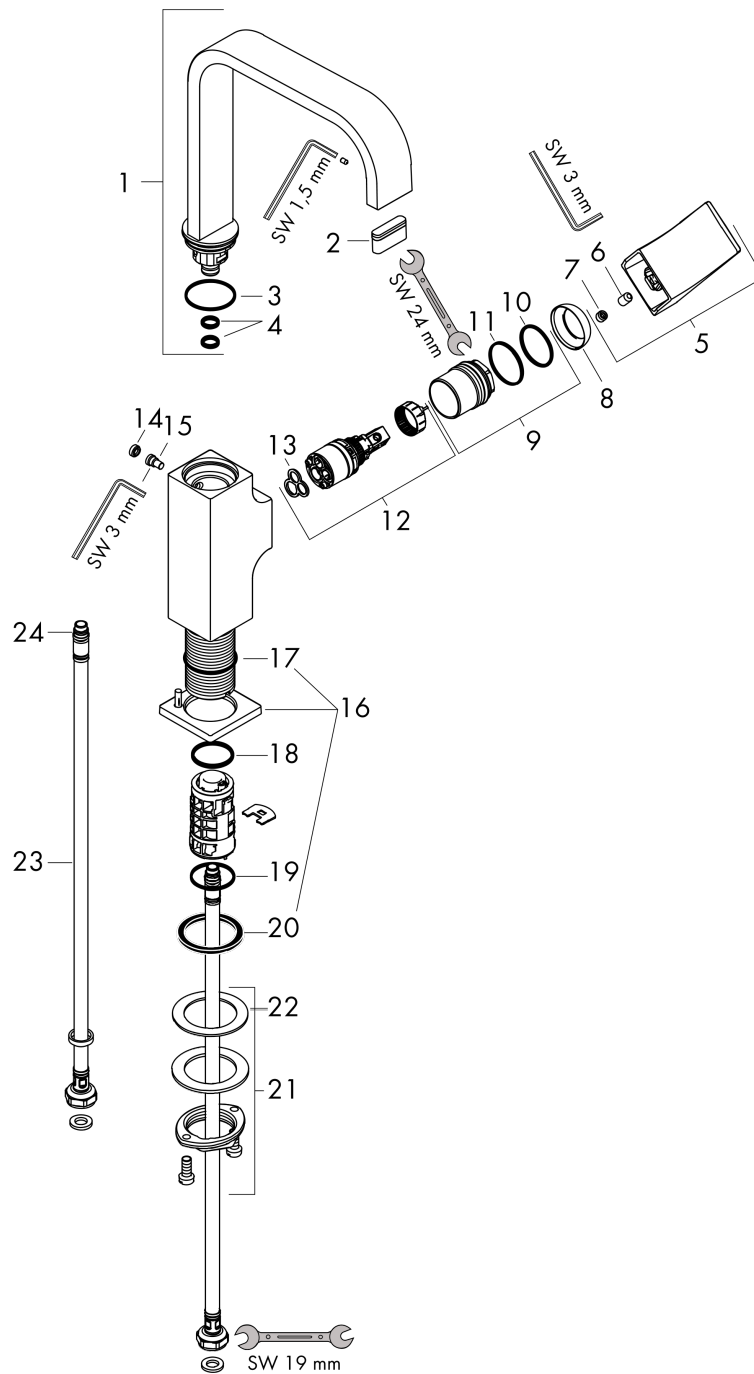

#### Scale drawing

**Metropol**

**Single lever basin mixer 230 with lever handle and push-open waste set**

Surfaces: **Polished Gold Optic** Article Number: **32511990**

Flowchart

**Metropol**

**Single lever basin mixer 230 with lever handle and push-open waste set**

Surfaces: **Polished Gold Optic** Article Number: **32511990**

**Exploded Drawing**

Year of production: >07/19

## Metropol

Single lever basin mixer 230 with lever handle and push-open waste set

Surfaces: **Polished Gold Optic** Article Number: **32511990**

### Spare part list

Year of production: >07/19

Pos.	Description	Article Number	Price	PU
1	spout 165 mm	93084990	-	1
2	spray former	93085000	-	1
3	O-ring 30x1,5	98433000	-	1
4	O-ring 8x2	98112000	-	1
5	handle	93082990	-	1
6	hollow set screw M6x10 DIN 916	96029000	-	1
7	screw cover	95704000	-	1
8	flange	95493990	-	1
9	nut	93086000	-	1
10	O-Ring 22x2	98185000	-	1
11	O-ring 27x1,5	92527000	-	1
12	cartridge, assy	97685000	-	1
13	seal	98865000	-	1
14	plug	93087000	-	1
15	screw	93088000	-	1
16	escutcheon	93048990	-	1
17	O-ring 32x1,5	92936000	-	1
18	O-ring 24x2	98388000	-	1
19	O-ring 26x1,5	98390000	-	1
20	flat seal	98749000	-	1
21	fixing set (Ø 32)	13961000	-	1
22	lever collar	97548000	-	1
23	connection hose 450 mm M8x0,75 G3/8	97206000	-	1
24	O-ring 6,6x1,6	93019000	-	1
a	push-open waste set	50100990	-	1
b	fixation extension 35 mm	13898000	-	1