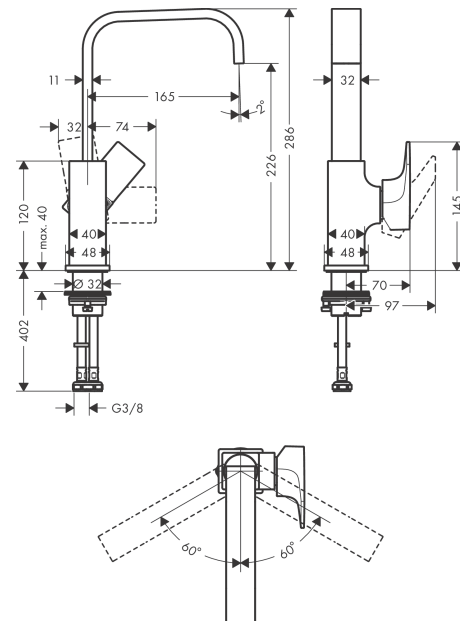

##### product features

- consists of: single lever basin mixer, waste set
- ComfortZone 230
- projection 165 mm
- swivel range 120°
- spray type: normal spray
- maximum flow rate at 3 bar: 5 l/min
- ceramic cartridge
- temperature limitation adjustable
- suitable for continuous flow water heaters
- push-open waste set G 1¼
- material waste set: metal
- connection type: G ¾ connections
- connection dimension: DN15
- handle position on the side: bottom-side at the base body (not suitable for wash bowls)

#### Scale drawing

**Metropol**

**Single lever basin mixer 230 with lever handle and push-open waste set**

Surfaces: **Polished Gold Optic** Article Number: **32511990**

Flowchart

**Metropol**

**Single lever basin mixer 230 with lever handle and push-open waste set**

## Metropol

Single lever basin mixer 230 with lever handle and push-open waste set

Surfaces: **Polished Gold Optic** Article Number: **32511990**

### Spare part list

Year of production: >07/19

Pos.	Description	Article Number	Price	PU
1	spout 165 mm	93084990	-	1
2	spray former	93085000	-	1
3	O-ring 30x1,5	98433000	-	1
4	O-ring 8x2	98112000	-	1
5	handle	93082990	-	1
6	hollow set screw M6x10 DIN 916	96029000	-	1
7	screw cover	95704000	-	1
8	flange	95493990	-	1
9	nut	93086000	-	1
10	O-Ring 22x2	98185000	-	1
11	O-ring 27x1,5	92527000	-	1
12	cartridge, assy	97685000	-	1
13	seal	98865000	-	1
14	plug	93087000	-	1
15	screw	93088000	-	1
16	escutcheon	93048990	-	1
17	O-ring 32x1,5	92936000	-	1
18	O-ring 24x2	98388000	-	1
19	O-ring 26x1,5	98390000	-	1
20	flat seal	98749000	-	1
21	fixing set (Ø 32)	13961000	-	1
22	lever collar	97548000	-	1
23	connection hose 450 mm M8x0,75 G3/8	97206000	-	1
24	O-ring 6,6x1,6	93019000	-	1
a	push-open waste set	50100990	-	1
b	fixation extension 35 mm	13898000	-	1