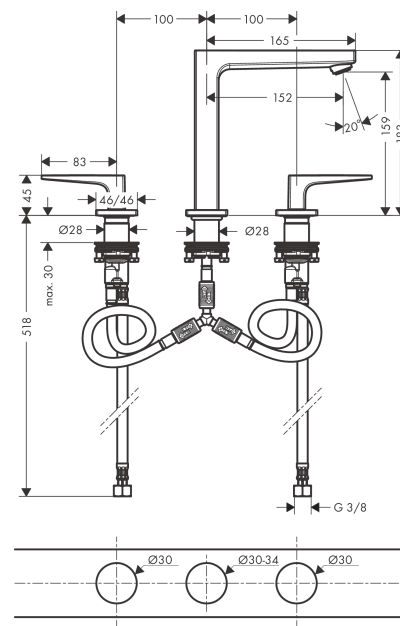

Metropol

3-hole basin mixer 160 with lever handles and push-open waste set

Surfaces: **Polished Gold Optic** Article Number: **32515990**

Description

product features

- consists of: 3-hole basin mixer, waste set
- ComfortZone 160
- projection 152 mm
- maximum flow rate at 3 bar: 5 l/min
- ceramic valves hot/ cold 90°
- suitable for continuous flow water heaters
- push-open waste set G 1¼
- material waste set: metal
- connection type: G ¾ connections
- connection dimension: DN15

Technology

Design awards

Product image

Scale drawing

Flowchart

Metropol

3-hole basin mixer 160 with lever handles and push-open waste set

Surfaces: **Polished Gold Optic** Article Number: **32515990**

Exploded Drawing

Year of production: >07/19

Metropol

3-hole basin mixer 160 with lever handles and push-open waste set

Surfaces: **Polished Gold Optic** Article Number: **32515990**

Spare part list

Year of production: >07/19

Pos.	Description	Article Number	Price	PU
1	handle for cold water	92917990	-	1
2	handle for hot water	92916990	-	1
3	O-Ring 14x1,5	98201000	-	1
4	escutcheon	92915990	-	1
5	O-ring 33x2,5	92907000	-	1
6	handle fixing set	98932000	-	1
7	shut off unit left closing	95366000	-	1
8	shut off unit right closing	98817000	-	1
9	connection hose 400 mm M10x1	92914000	-	1
10	connection hose 450 mm M8x0,75 G3/8	97206000	-	1
11	O-ring 7x1,5	98422000	-	1
12	sealing set	95581000	-	1
13	fixing set (Ø 28)	92909000	-	1
14	spout 160 mm	93158990	-	1
15	aerator M24x1 (5 l/min)	92996000	-	1
16	service tool	95661000	-	1
17	O-ring 21x1,5	98219000	-	1
18	escutcheon for spout	92906990	-	1
19	connection hose 200 mm M10x1	92913000	-	1
20	flat seal	98749000	-	1
21	O-ring 26x4	92191000	-	1
22	hose connection angel	92905000	-	1
a	push-open waste set	50100990	-	1