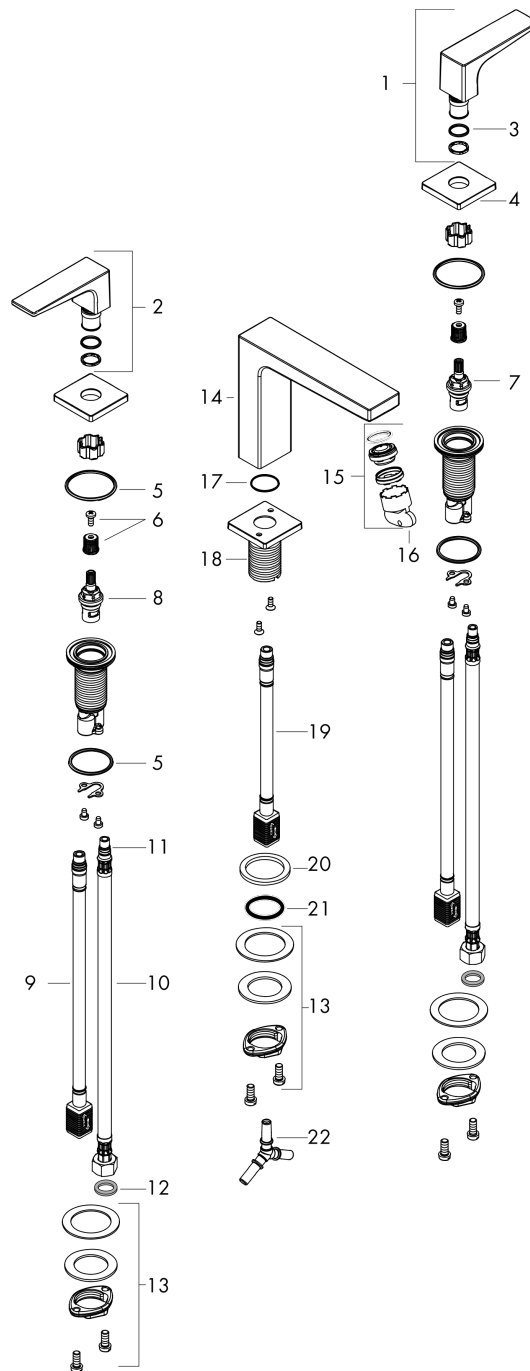

Metropol

3-hole basin mixer 160 with lever handles and push-open waste set

Surfaces: **Polished Gold Optic** Article Number: **32515990**

Description

product features

- consists of: 3-hole basin mixer, waste set
- ComfortZone 160
- projection 152 mm
- maximum flow rate at 3 bar: 5 l/min
- ceramic valves hot/ cold 90°
- suitable for continuous flow water heaters
- push-open waste set G 1¼
- material waste set: metal
- connection type: G ¾ connections
- connection dimension: DN15

Technology

Design awards

Product image

Scale drawing

Flowchart

Metropol

3-hole basin mixer 160 with lever handles and push-open waste set

Surfaces: **Polished Gold Optic** Article Number: **32515990**

Exploded Drawing

Year of production: >07/19

Metropol

3-hole basin mixer 160 with lever handles and push-open waste set

Surfaces: **Polished Gold Optic** Article Number: **32515990**

Spare part list

Year of production: >07/19

Pos.	Description	Article Number	Price	PU
1	handle for cold water	92917990	-	1
2	handle for hot water	92916990	-	1
3	O-Ring 14x1,5	98201000	-	1
4	escutcheon	92915990	-	1
5	O-ring 33x2,5	92907000	-	1
6	handle fixing set	98932000	-	1
7	shut off unit left closing	95366000	-	1
8	shut off unit right closing	98817000	-	1
9	connection hose 400 mm M10x1	92914000	-	1
10	connection hose 450 mm M8x0,75 G3/8	97206000	-	1
11	O-ring 7x1,5	98422000	-	1
12	sealing set	95581000	-	1
13	fixing set (Ø 28)	92909000	-	1
14	spout 160 mm	93158990	-	1
15	aerator M24x1 (5 l/min)	92996000	-	1
16	service tool	95661000	-	1
17	O-ring 21x1,5	98219000	-	1
18	escutcheon for spout	92906990	-	1
19	connection hose 200 mm M10x1	92913000	-	1
20	flat seal	98749000	-	1
21	O-ring 26x4	92191000	-	1
22	hose connection angel	92905000	-	1
a	push-open waste set	50100990	-	1