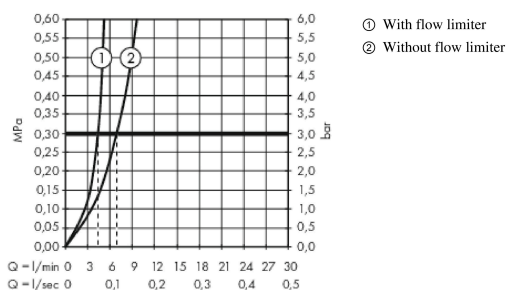

Metropol

3-hole basin mixer 160 with lever handles and push-open waste set

Surfaces: **Polished Gold Optic** Article Number: **32515990**

Description

product features

- consists of: 3-hole basin mixer, waste set
- ComfortZone 160
- projection 152 mm
- maximum flow rate at 3 bar: 5 l/min
- ceramic valves hot/ cold 90°
- suitable for continuous flow water heaters
- push-open waste set G 1¼
- material waste set: metal
- connection type: G ¾ connections
- connection dimension: DN15

Technology

Design awards

Product image

Scale drawing

Flowchart

Metropol

3-hole basin mixer 160 with lever handles and push-open waste set

Surfaces: **Polished Gold Optic** Article Number: **32515990**