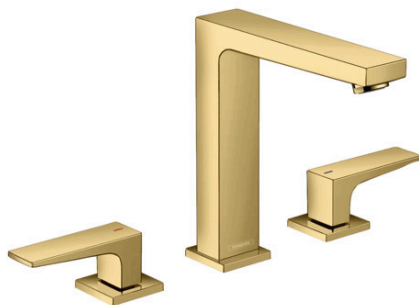

Metropol

3-hole basin mixer 160 with lever handles and push-open waste set

Surfaces: **Polished Gold Optic** Article Number: **32515990**

Description

product features

- consists of: 3-hole basin mixer, waste set
- ComfortZone 160
- projection 152 mm
- maximum flow rate at 3 bar: 5 l/min
- ceramic valves hot/ cold 90°
- suitable for continuous flow water heaters
- push-open waste set G 1¼
- material waste set: metal
- connection type: G ¾ connections
- connection dimension: DN15

Technology

Design awards

Product image

Scale drawing

Flowchart

Metropol

3-hole basin mixer 160 with lever handles and push-open waste set

Surfaces: **Polished Gold Optic** Article Number: **32515990**

Exploded Drawing

Year of production: >07/19

Metropol

3-hole basin mixer 160 with lever handles and push-open waste set

Surfaces: **Polished Gold Optic** Article Number: **32515990**

Spare part list

Year of production: >07/19