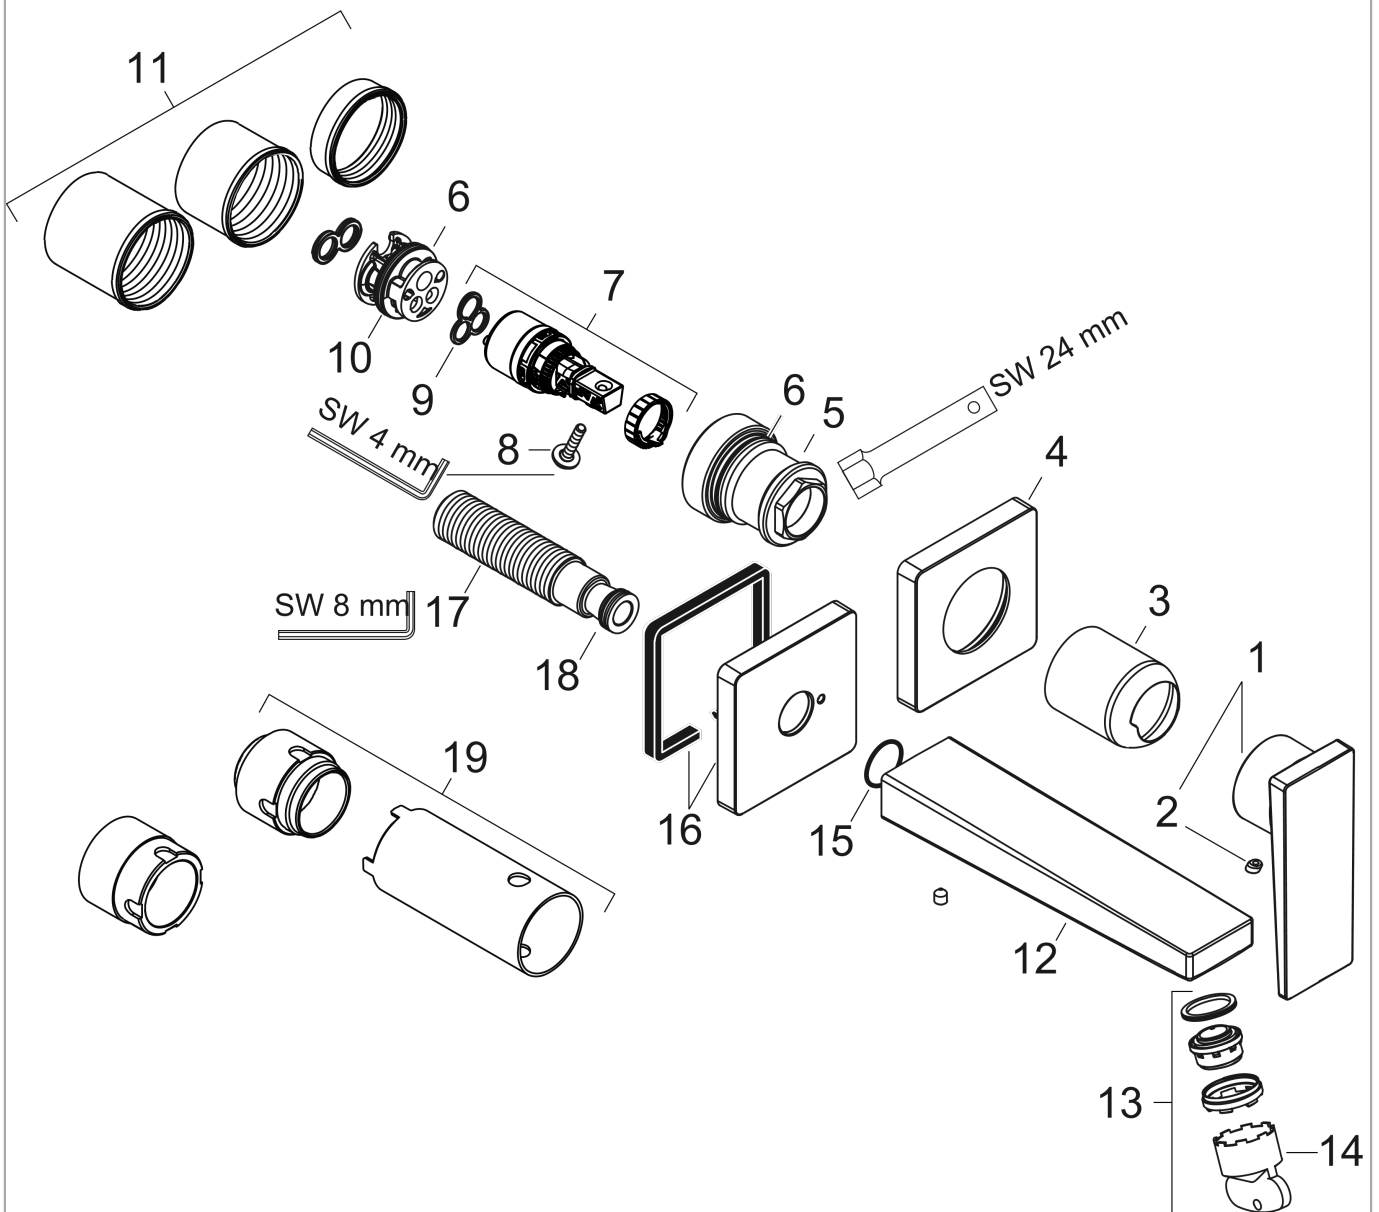

Metropol

Single lever basin mixer for concealed installation wall-mounted with lever handle and spout
22,5 cm

Surfaces: **Polished Gold Optic** Article Number: **32526990**

Description

product features

- consists of: single lever basin mixer for concealed installation wall-mounted, waste set
- projection 225 mm
- spray type: normal spray
- maximum flow rate at 3 bar: 5 l/min
- ceramic cartridge
- temperature limitation adjustable
- suitable for continuous flow water heaters
- non-closing waste set
- material waste set: metal
- connection type: basic set
- connection dimension: DN15
- handle can be positioned on the right or left, depends on the basic set installation

Flowchart

Metropol
Single lever basin mixer for concealed installation wall-mounted with lever handle and spout
22,5 cm
 Surfaces: **Polished Gold Optic** Article Number: **32526990**

Exploded Drawing

Year of production: >07/19

Metropol**Single lever basin mixer for concealed installation wall-mounted with lever handle and spout
22,5 cm**Surfaces: **Polished Gold Optic** Article Number: **32526990****Spare part list**

Year of production: >07/19

Pos.	Description	Article Number	Price	PU
1	handle	93163990	-	1
2	screw cover	96338000	-	1
3	sleeve	93053990	-	1
4	escutcheon for handle	93161990	-	1
5	nut	93141000	-	1
6	O-ring 26x2	98147000	-	1
7	cartridge, assy	97685000	-	1
8	locking screw for handle	95140000	-	1
9	seal	98865000	-	1
10	adapter for cartridge	95634000	-	1
11	fixing set	97971000	-	1
12	spout 225 mm	93166990	-	1
13	aerator M24x1 (5 l/min)	92996000	-	1
14	service tool	95661000	-	1
15	O-ring 18x1,5	98231000	-	1
16	escutcheon for spout	93162990	-	1
17	connecting thread G½	95626000	-	1
18	O-ring 13x2	98128000	-	1
19	extension set 25 mm for 13622180	31971000	-	1
a	base body	13622180	-	1
b	waste	50001990	-	1
c	adapter for exchanged connections	93819000	-	1