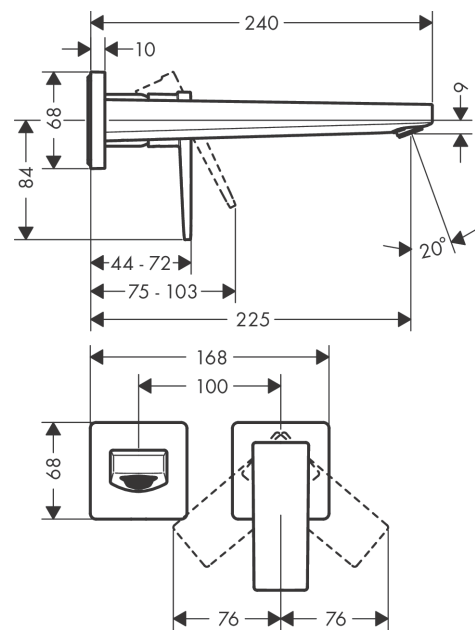

Metropol

Single lever basin mixer for concealed installation wall-mounted with lever handle and spout
22,5 cm

Surfaces: **Polished Gold Optic** Article Number: **32526990**

Description

product features

- consists of: single lever basin mixer for concealed installation wall-mounted, waste set
- projection 225 mm
- spray type: normal spray
- maximum flow rate at 3 bar: 5 l/min
- ceramic cartridge
- temperature limitation adjustable
- suitable for continuous flow water heaters
- non-closing waste set
- material waste set: metal
- connection type: basic set
- connection dimension: DN15
- handle can be positioned on the right or left, depends on the basic set installation

Technology

Design awards

Product image

Scale drawing

Metropol
Single lever basin mixer for concealed installation wall-mounted with lever handle and spout
22,5 cm
 Surfaces: **Polished Gold Optic** Article Number: **32526990**

Flowchart

Metropol
Single lever basin mixer for concealed installation wall-mounted with lever handle and spout
22,5 cm
 Surfaces: **Polished Gold Optic** Article Number: **32526990**

Exploded Drawing

Year of production: >07/19

Pos.	Description	Article Number	Price	PU
1	handle	93163990	-	1
2	screw cover	96338000	-	1
3	sleeve	93053990	-	1
4	escutcheon for handle	93161990	-	1
5	nut	93141000	-	1
6	O-ring 26x2	98147000	-	1
7	cartridge, assy	97685000	-	1
8	locking screw for handle	95140000	-	1
9	seal	98865000	-	1
10	adapter for cartridge	95634000	-	1
11	fixing set	97971000	-	1
12	spout 225 mm	93166990	-	1
13	aerator M24x1 (5 l/min)	92996000	-	1
14	service tool	95661000	-	1
15	O-ring 18x1,5	98231000	-	1
16	escutcheon for spout	93162990	-	1
17	connecting thread G½	95626000	-	1
18	O-ring 13x2	98128000	-	1
19	extension set 25 mm for 13622180	31971000	-	1
a	base body	13622180	-	1
b	waste	50001990	-	1
c	adapter for exchanged connections	93819000	-	1