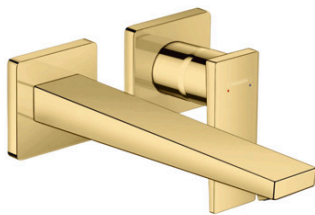

Metropol

Single lever basin mixer for concealed installation wall-mounted with lever handle and spout
22,5 cm

Surfaces: **Polished Gold Optic** Article Number: **32526990**

Description

product features

- consists of: single lever basin mixer for concealed installation wall-mounted, waste set
- projection 225 mm
- spray type: normal spray
- maximum flow rate at 3 bar: 5 l/min
- ceramic cartridge
- temperature limitation adjustable
- suitable for continuous flow water heaters
- non-closing waste set
- material waste set: metal
- connection type: basic set
- connection dimension: DN15
- handle can be positioned on the right or left, depends on the basic set installation

Technology

Design awards

Product image

Scale drawing

Metropol
Single lever basin mixer for concealed installation wall-mounted with lever handle and spout
22,5 cm
 Surfaces: **Polished Gold Optic** Article Number: **32526990**

Flowchart

Metropol
Single lever basin mixer for concealed installation wall-mounted with lever handle and spout
22,5 cm
 Surfaces: **Polished Gold Optic** Article Number: **32526990**

Exploded Drawing

Year of production: >07/19

Metropol**Single lever basin mixer for concealed installation wall-mounted with lever handle and spout
22,5 cm**Surfaces: **Polished Gold Optic** Article Number: **32526990****Spare part list**

Year of production: >07/19