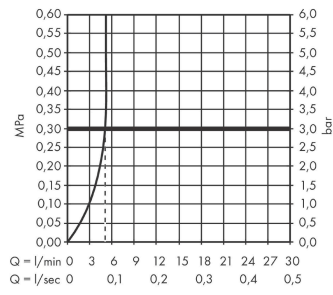

Metropol

Single lever basin mixer for concealed installation wall-mounted with lever handle and spout
22,5 cm

Surfaces: **Polished Gold Optic** Article Number: **32526990**

Description

product features

- consists of: single lever basin mixer for concealed installation wall-mounted, waste set
- projection 225 mm
- spray type: normal spray
- maximum flow rate at 3 bar: 5 l/min
- ceramic cartridge
- temperature limitation adjustable
- suitable for continuous flow water heaters
- non-closing waste set
- material waste set: metal
- connection type: basic set
- connection dimension: DN15
- handle can be positioned on the right or left, depends on the basic set installation

Technology

Design awards

Product image

Scale drawing

Metropol
Single lever basin mixer for concealed installation wall-mounted with lever handle and spout
22,5 cm
 Surfaces: **Polished Gold Optic** Article Number: **32526990**

Flowchart

Metropol
Single lever basin mixer for concealed installation wall-mounted with lever handle and spout
22,5 cm
 Surfaces: **Polished Gold Optic** Article Number: **32526990**

Exploded Drawing

Year of production: >07/19