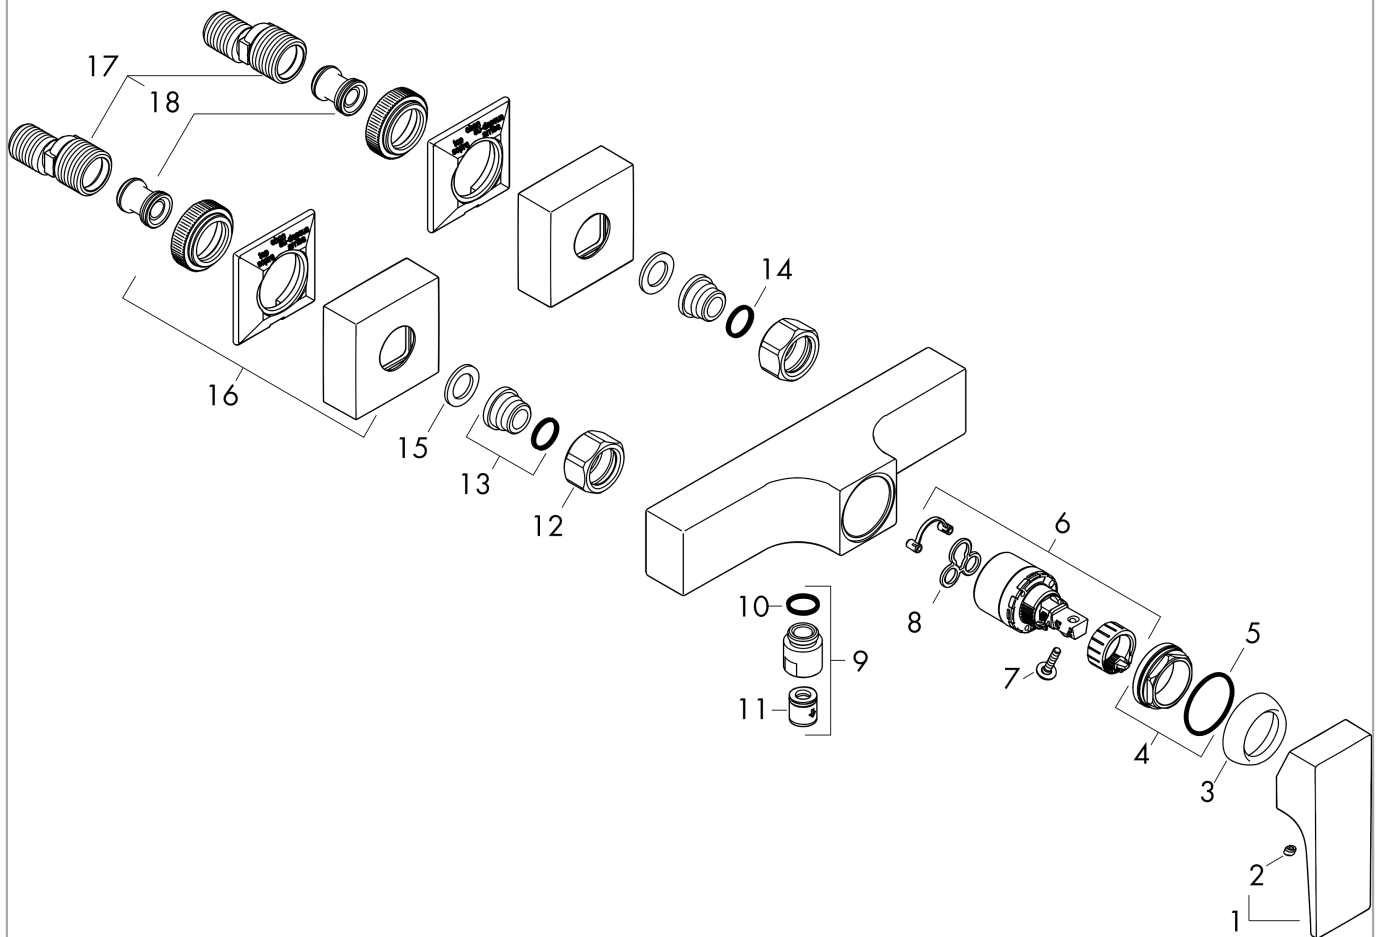

Metropol

Single lever shower mixer for exposed installation with lever handle

Surfaces: **Polished Gold Optic** Article Number: **32560990**

Description

product features

- 1 function
- connection type: s-shaped connections
- centre distance: 150 ± 12 mm
- maximum flow rate at 3 bar: 16 l/min
- flow rate of hand shower at 3 bar: 16 l/min
- ceramic cartridge
- min. operating pressure: 1 bar
- max. operating pressure: 10 bar
- temperature limitation adjustable
- non-return valve
- with silencer
- hose connection DN15
- connection dimension: DN15

Design awards

Product image

Scale drawing

Metropol

Single lever shower mixer for exposed installation with lever handle

Surfaces: **Polished Gold Optic** Article Number: **32560990**

Flowchart

Metropol

Single lever shower mixer for exposed installation with lever handle

Surfaces: **Polished Gold Optic** Article Number: **32560990**

Exploded Drawing

Year of production: >11/19

Metropol

Single lever shower mixer for exposed installation with lever handle

Surfaces: **Polished Gold Optic** Article Number: **32560990**

Spare part list

Year of production: >11/19

Pos.	Description	Article Number	Price	PU
1	handle	93075990	-	1
2	screw cover	96338000	-	1
3	flange	97406990	-	1
4	nut	97209000	-	1
5	O-Ring 32x2	98193000	-	1
6	cartridge, assy	92730000	-	1
7	locking screw for handle	95140000	-	1
8	seal	95008000	-	1
9	Hose Connection	96044990	-	1
10	O-ring 14x2	98129000	-	1
11	set of non return valves DW 15	94074000	-	1
12	set of nuts	96157990	-	1
13	connecting thread	97220000	-	1
14	O-ring 15x2	98163000	-	1
15	filter packing	96922000	-	1
16	escutcheon	93077990	-	1
17	set of S-unions (±12 mm)	94140000	-	1
18	noise reduction	96429000	-	1