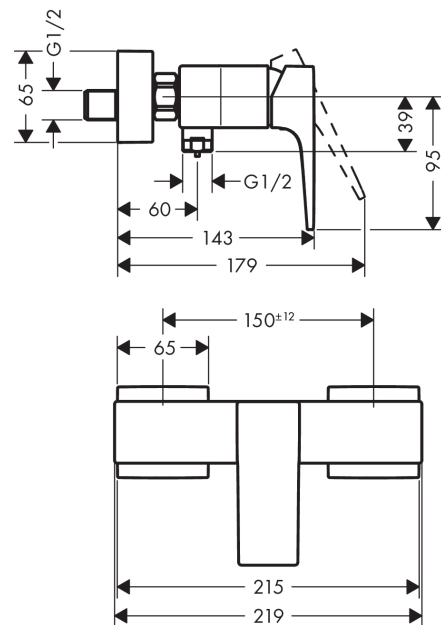

Metropol

Single lever shower mixer for exposed installation with lever handle

Surfaces: **Polished Gold Optic** Article Number: **32560990**

Description

product features

- 1 function
- connection type: s-shaped connections
- centre distance: 150 ± 12 mm
- maximum flow rate at 3 bar: 16 l/min
- flow rate of hand shower at 3 bar: 16 l/min
- ceramic cartridge
- min. operating pressure: 1 bar
- max. operating pressure: 10 bar
- temperature limitation adjustable
- non-return valve
- with silencer
- hose connection DN15
- connection dimension: DN15

Design awards

Product image

Scale drawing

Metropol

Single lever shower mixer for exposed installation with lever handle

Surfaces: **Polished Gold Optic** Article Number: **32560990**

Flowchart

Metropol

Single lever shower mixer for exposed installation with lever handle

Surfaces: **Polished Gold Optic** Article Number: **32560990**

Exploded Drawing

Year of production: >11/19

Metropol

Single lever shower mixer for exposed installation with lever handle

Surfaces: **Polished Gold Optic** Article Number: **32560990**

Spare part list

Year of production: >11/19

Pos.	Description	Article Number	Price	PU
1	handle	93075990	-	1
2	screw cover	96338000	-	1
3	flange	97406990	-	1
4	nut	97209000	-	1
5	O-Ring 32x2	98193000	-	1
6	cartridge, assy	92730000	-	1
7	locking screw for handle	95140000	-	1
8	seal	95008000	-	1
9	Hose Connection	96044990	-	1
10	O-ring 14x2	98129000	-	1
11	set of non return valves DW 15	94074000	-	1
12	set of nuts	96157990	-	1
13	connecting thread	97220000	-	1
14	O-ring 15x2	98163000	-	1
15	filter packing	96922000	-	1
16	escutcheon	93077990	-	1
17	set of S-unions (±12 mm)	94140000	-	1
18	noise reduction	96429000	-	1