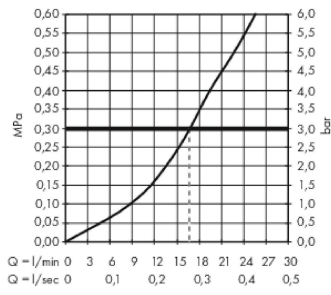

Metropol

Single lever shower mixer for exposed installation with lever handle

Surfaces: **Polished Gold Optic** Article Number: **32560990**

Flowchart