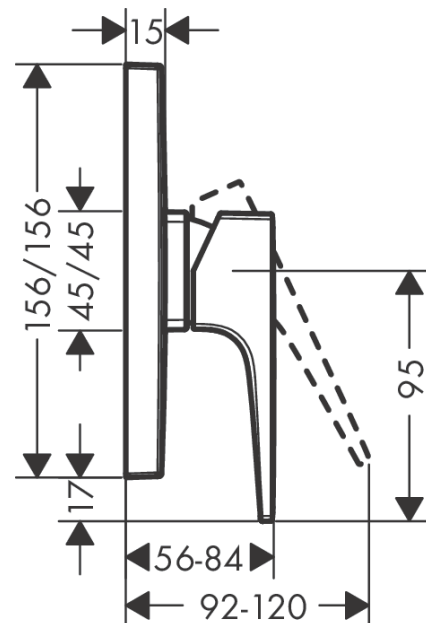

#### product features

- 1 function
- connection type: basic set
- maximum flow rate at 3 bar: 29,3 l/min
- ceramic cartridge
- min. operating pressure: 1 bar
- max. operating pressure: 10 bar
- temperature limitation adjustable
- with silencer

### Scale drawing