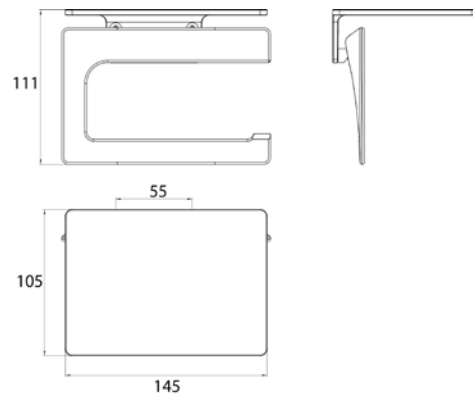

Paper holder with universal shelf chrome

Art.No.1698 001 00