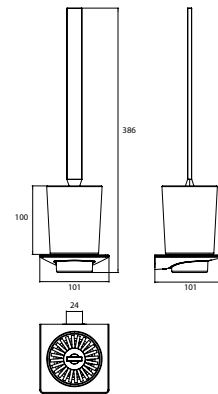

Toilet brush holder, bowl of satin crystal, brush grip chrome, wall mounted chrome

Art.No.1615 001 02