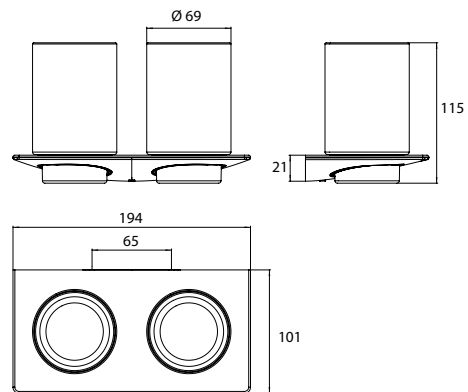

Double glass holder glasses crystal glass clear chrome

Art.No.1625 001 00