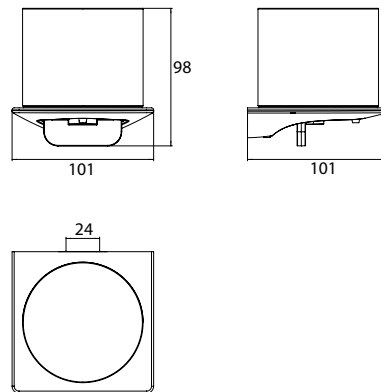

Liquid soap dispenser chrome

Art.No.1621 001 02

with satin crystal cup, Capacity: approx. 155 ml