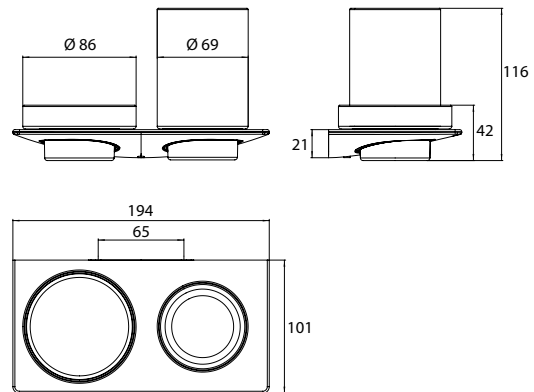

Glass holder / Soap holder chrome

Art.No.1633 001 00

crystal glass, clear