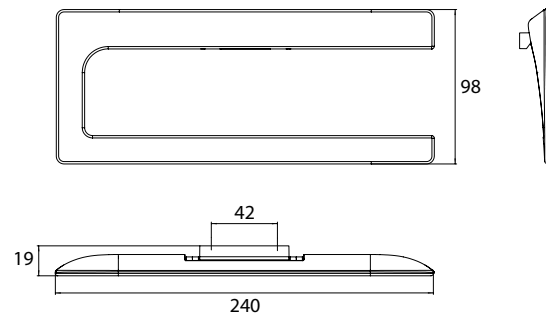

Towel ring, open on right side chrome

Art.No.1655 001 01

movable