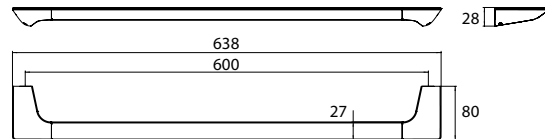

Bath towel holder, 600 mm chrome

Art.No.1660 001 60