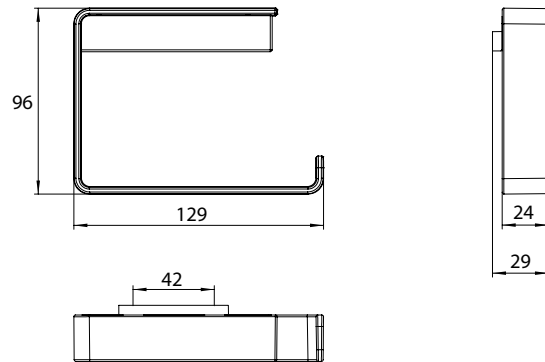

Paper holder black

Art.No.0500 133 02